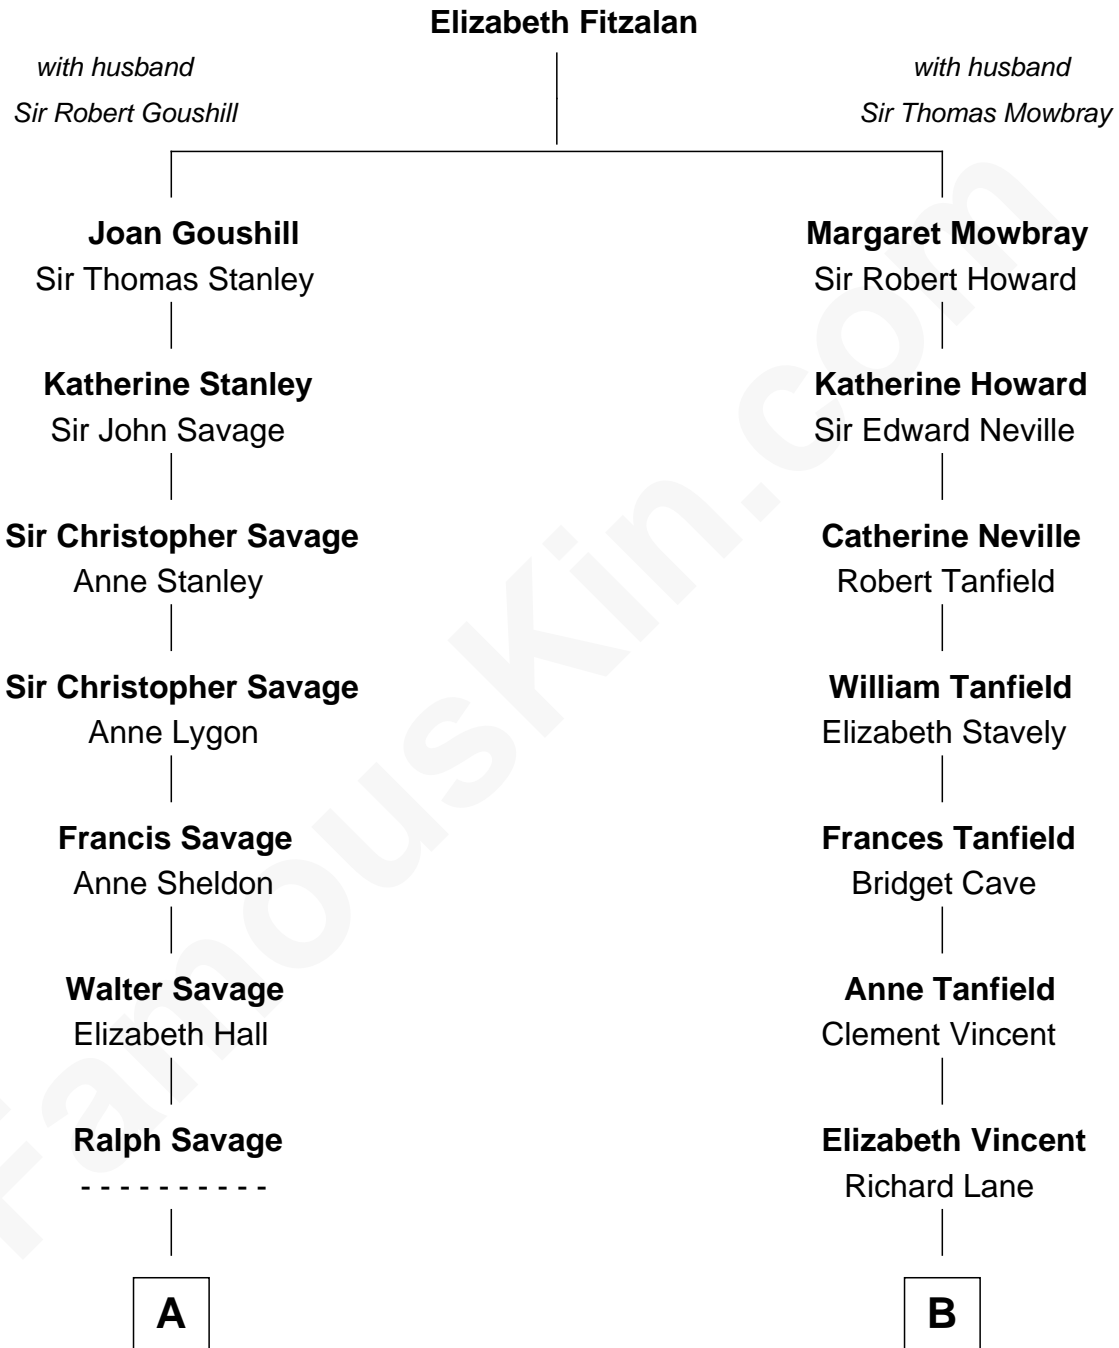

FamousKin.com
Relationship Chart of
Adlai Stevenson III
U.S. Senator from Illinois

17th cousin 2 times removed of

Edward Norton
Movie Actor

C

Betty Kent Harrison
Edward Mower Norton

Edward Mower Norton
Lydia Robinson Rouse