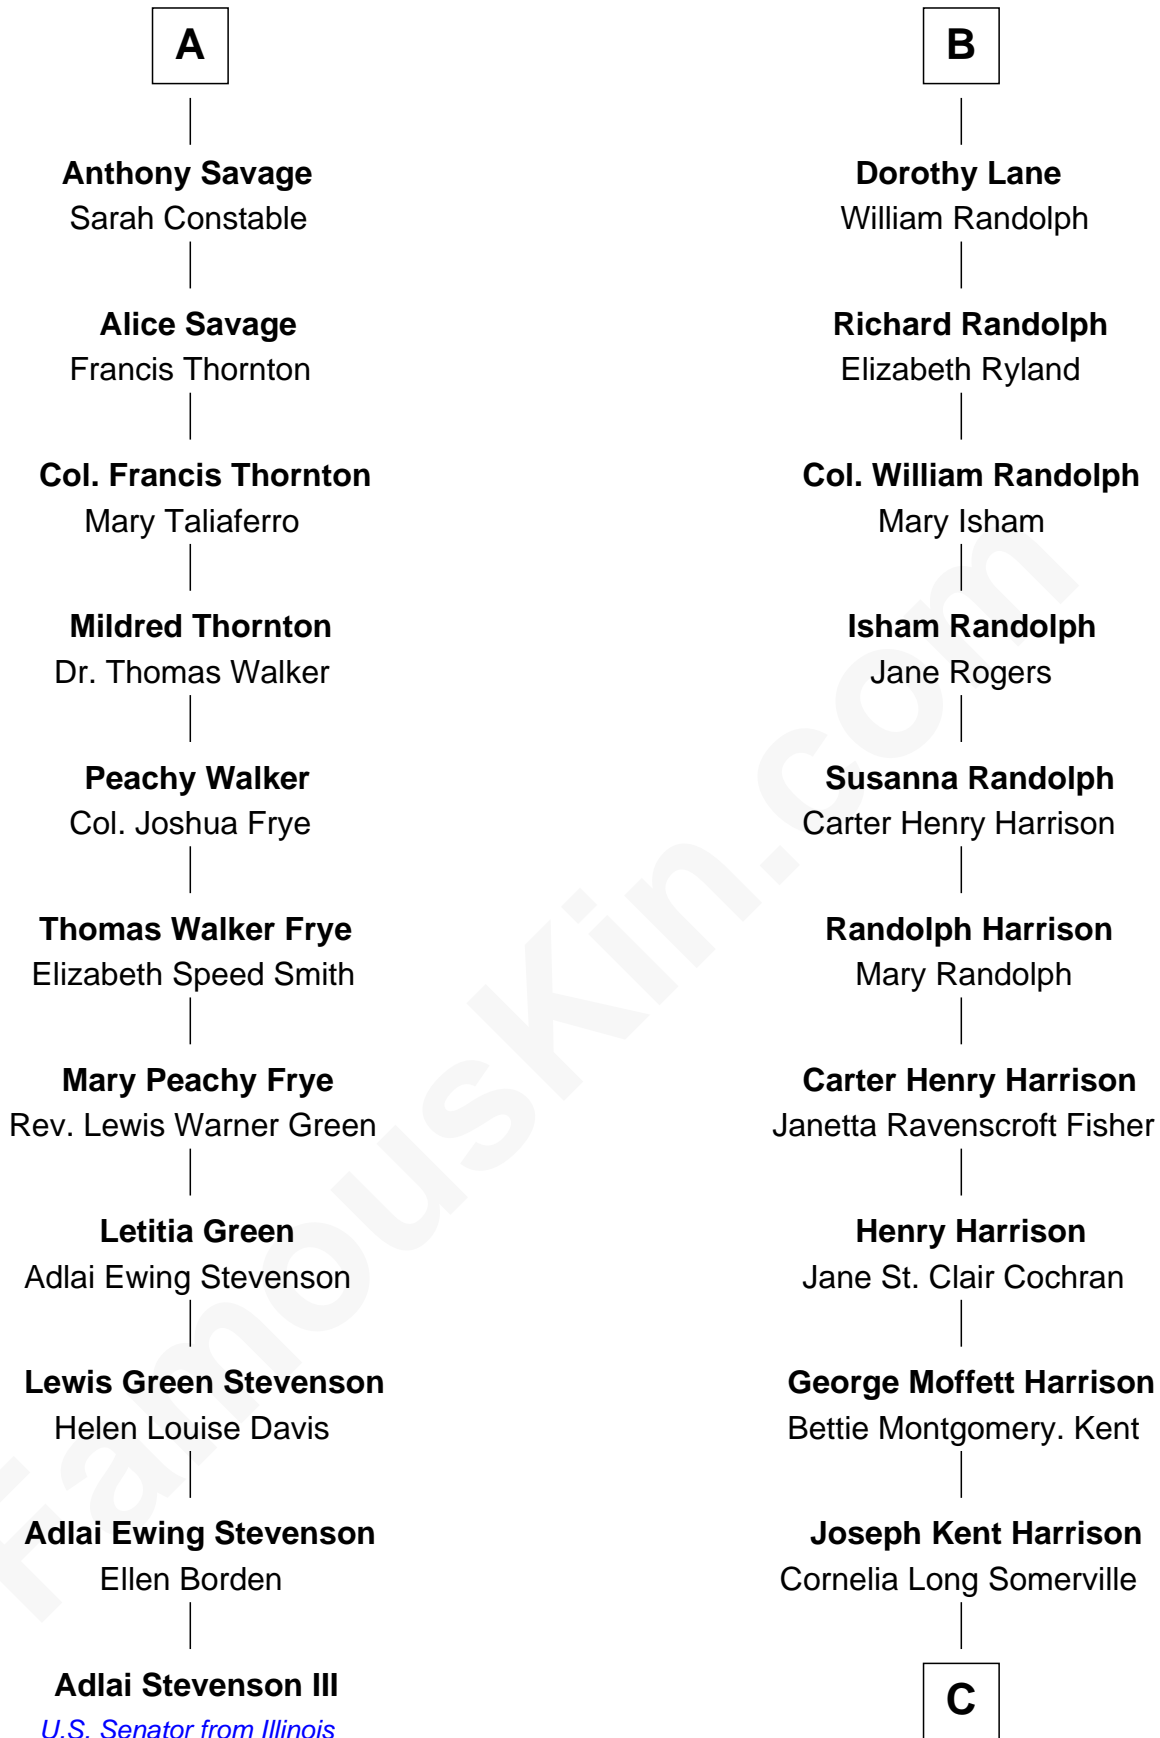

FamousKin.com
Relationship Chart of
Adlai Stevenson III
U.S. Senator from Illinois

17th cousin 2 times removed of

Edward Norton
Movie Actor

C

Betty Kent Harrison
Edward Mower Norton

Edward Mower Norton
Lydia Robinson Rouse

Edward Norton
Movie Actor

FamousKin.com