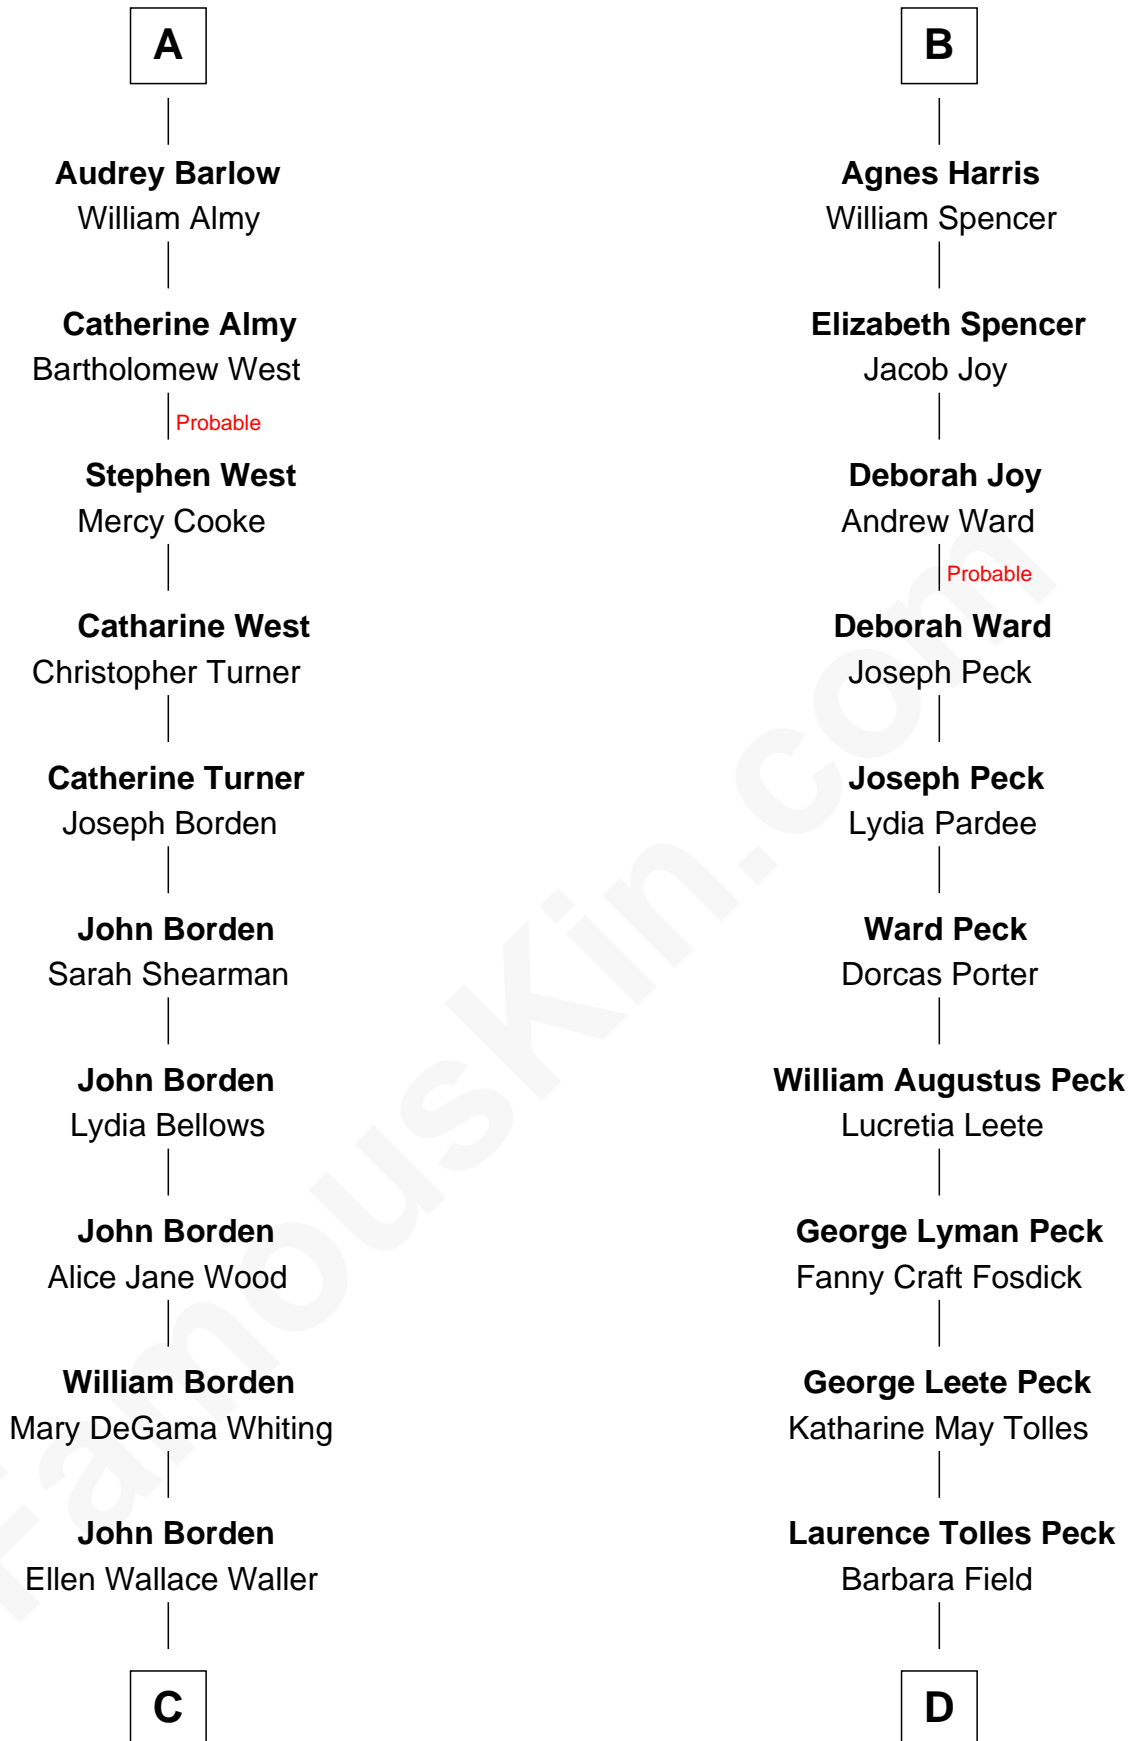

# FamousKin.com Relationship Chart of

**Adlai Stevenson III**

*U.S. Senator from Illinois*

18th cousin of

**Mizuo Peck**

*TV and Movie Actress*

**C**

**Ellen Borden**  
Adlai Ewing Stevenson

**Adlai Stevenson III**  
*U.S. Senator from Illinois*

**D**

**George Leete Peck**  
Sanae Mizusawa

**Mizuo Peck**  
*TV and Movie Actress*

FamousKin.com