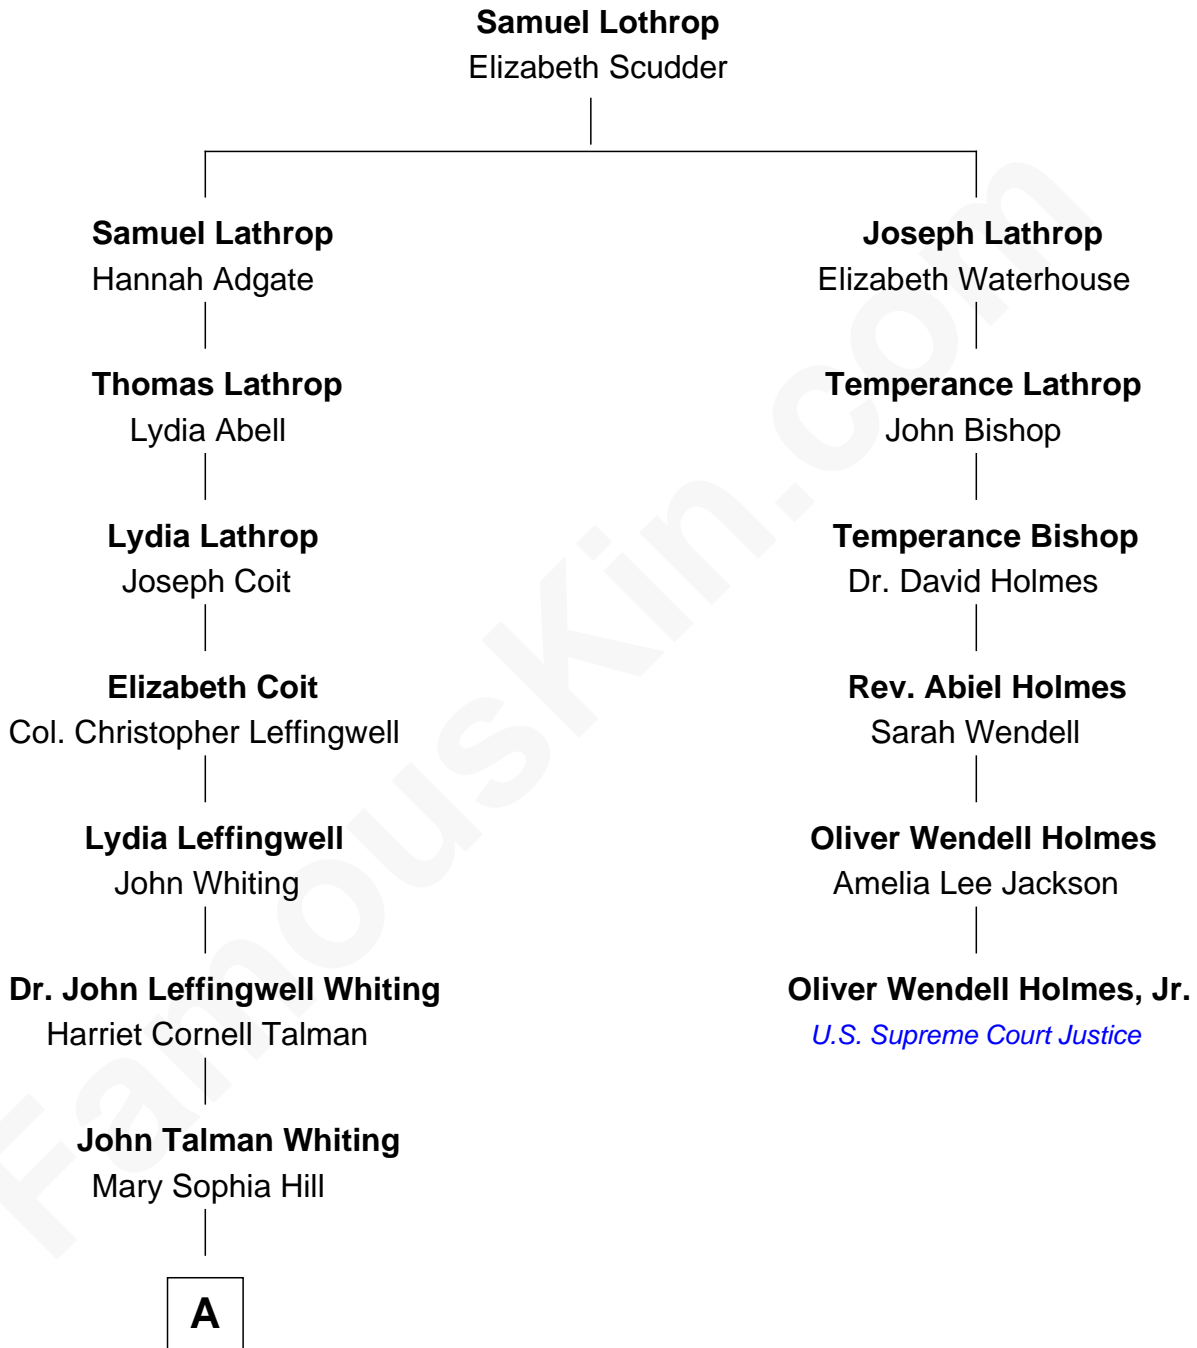

FamousKin.com Relationship Chart of

Adlai Stevenson III

U.S. Senator from Illinois

5th cousin 5 times removed of

Oliver Wendell Holmes, Jr.

U.S. Supreme Court Justice

A

—
Mary DeGama Whiting

William Borden

—
John Borden

Ellen Wallace Waller

—
Ellen Borden

Adlai Ewing Stevenson

—
Adlai Stevenson III

U.S. Senator from Illinois

FamousKin.com