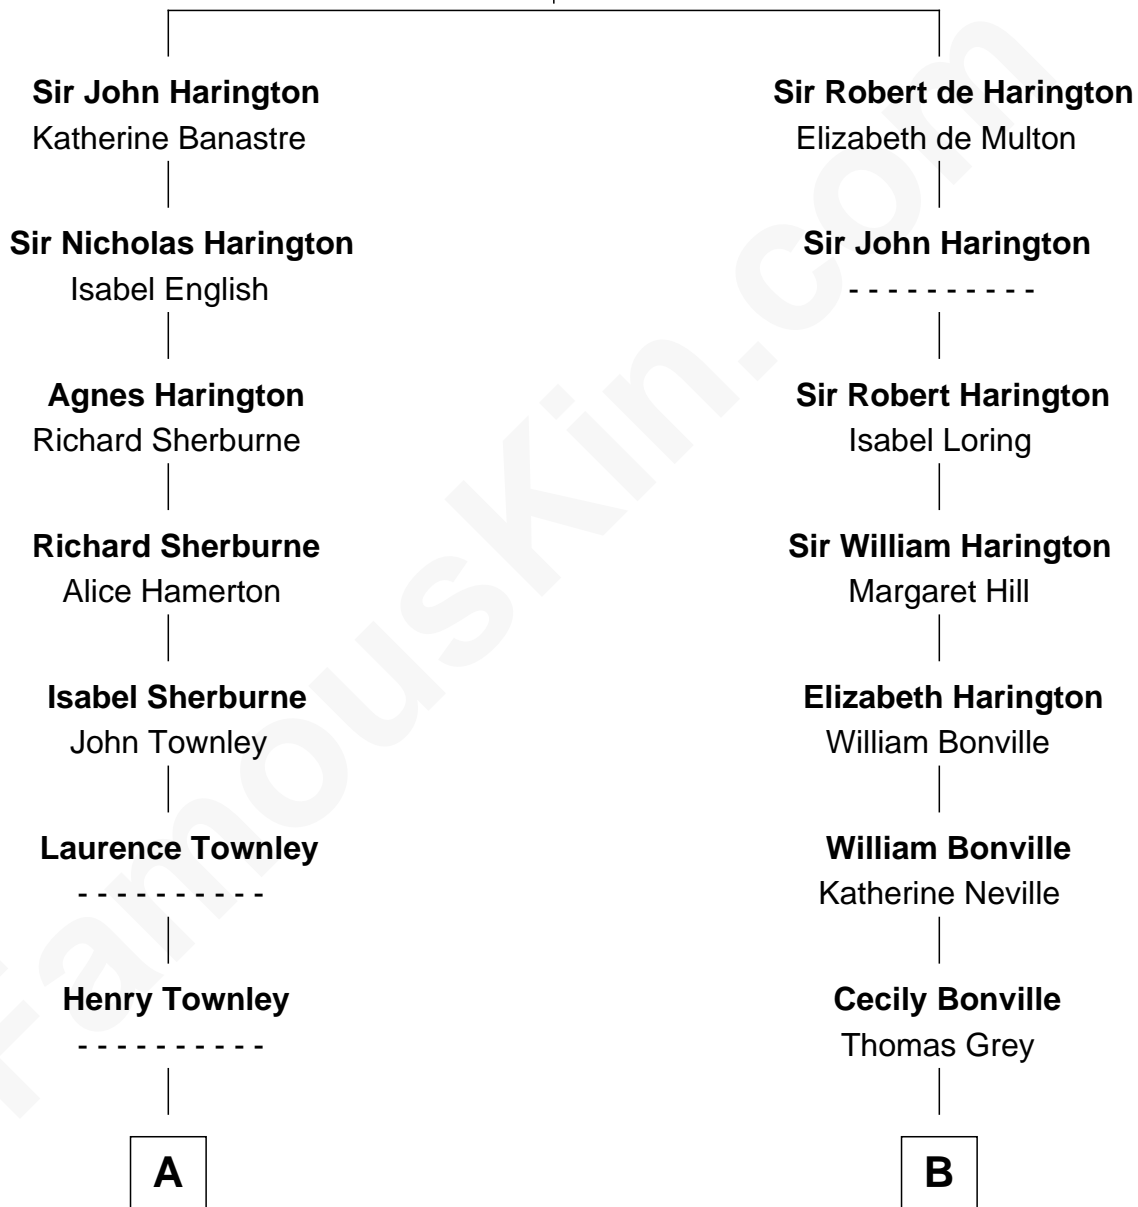

# FamousKin.com Relationship Chart of

**Adlai Stevenson III**

*U.S. Senator from Illinois*

17th cousin 4 times removed of

**Oliver Wendell Holmes, Sr.**

*American "Fireside" Poet*

**Sir John de Harington**

Joan - - - - -

**C**

—  
**Mary Peachy Frye**  
Rev. Lewis Warner Green

—  
**Letitia Green**  
Adlai Ewing Stevenson

—  
**Lewis Green Stevenson**  
Helen Louise Davis

—  
**Adlai Ewing Stevenson**  
Ellen Borden

—  
**Adlai Stevenson III**  
*U.S. Senator from Illinois*