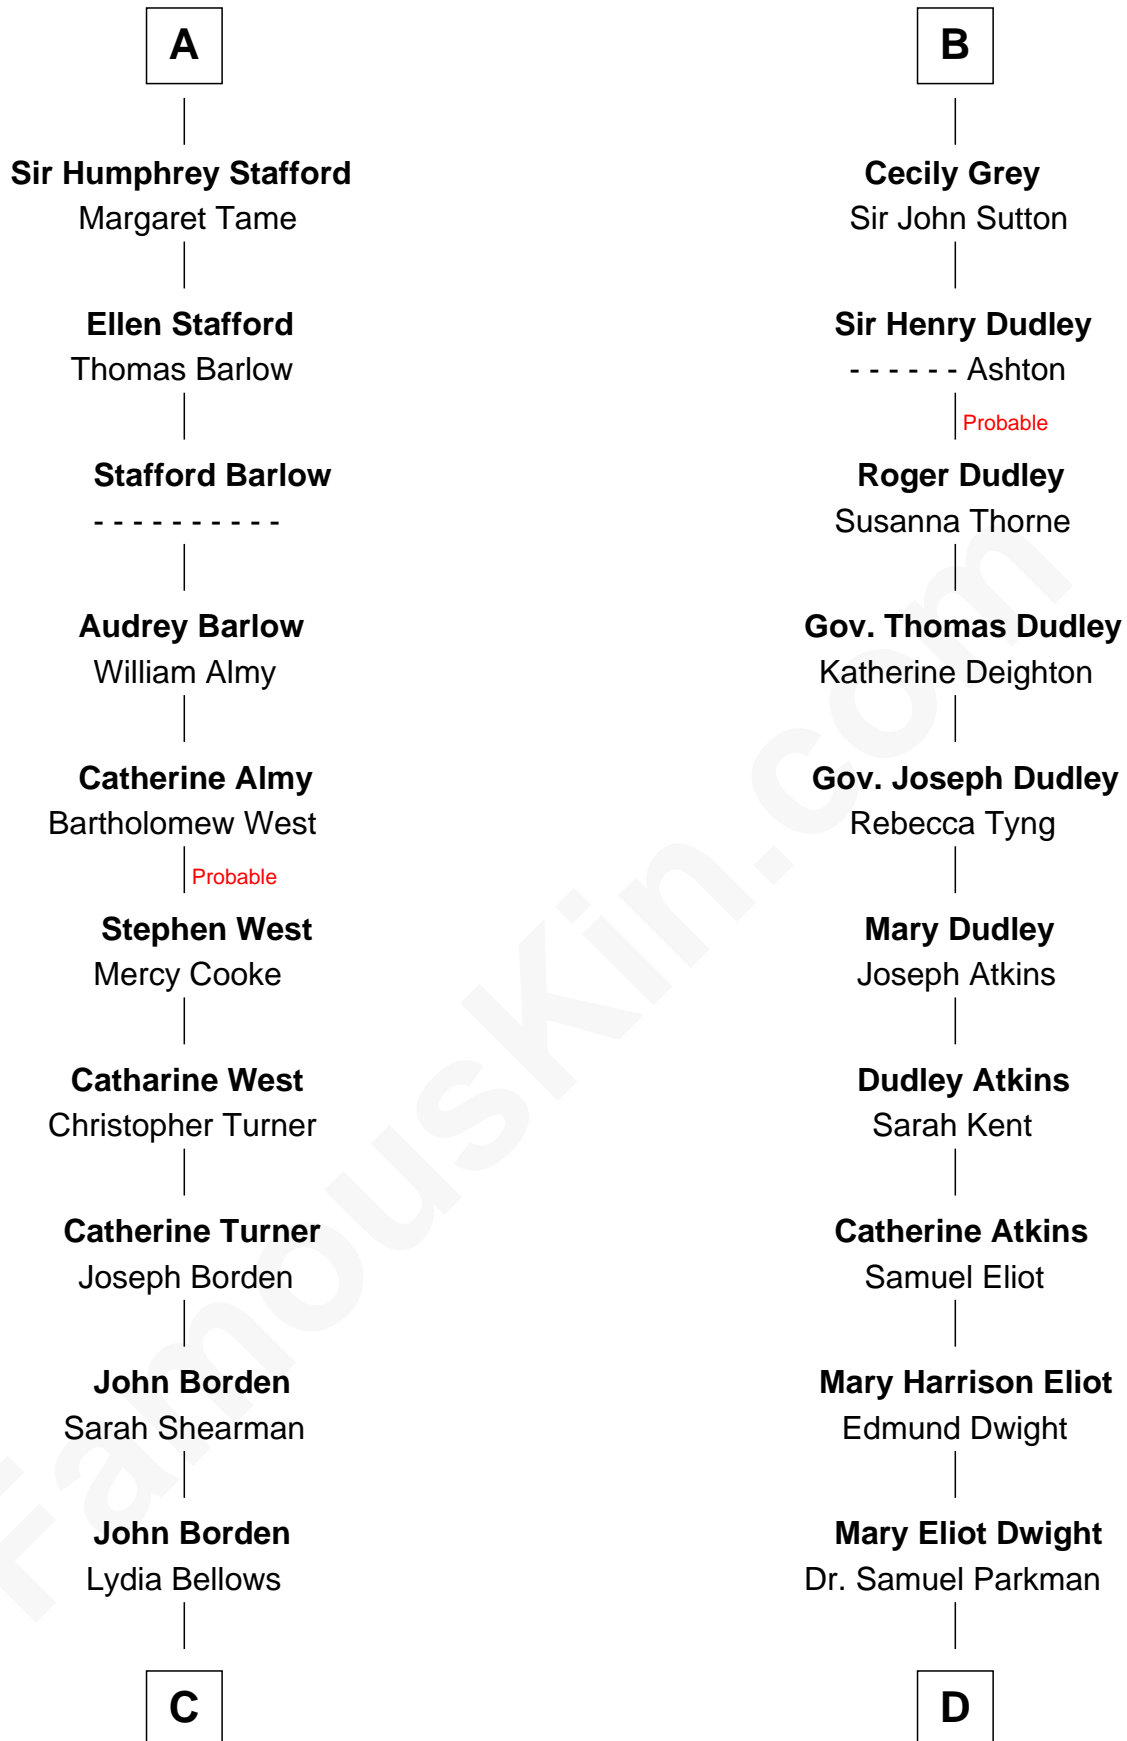

FamousKin.com Relationship Chart of

Adlai Stevenson III

U.S. Senator from Illinois

19th cousin 2 times removed of

Endicott Peabody

62nd Governor of Massachusetts

C

John Borden
Alice Jane Wood

William Borden
Mary DeGama Whiting

John Borden
Ellen Wallace Waller

Ellen Borden
Adlai Ewing Stevenson

Adlai Stevenson III
U.S. Senator from Illinois

D

Henry Parkman
Mary Frances Parker

Mary Elizabeth Parkman
Rt. Rev. Malcolm Endicott Peabody

Endicott Peabody
62nd Governor of Massachusetts

FamousKin.com