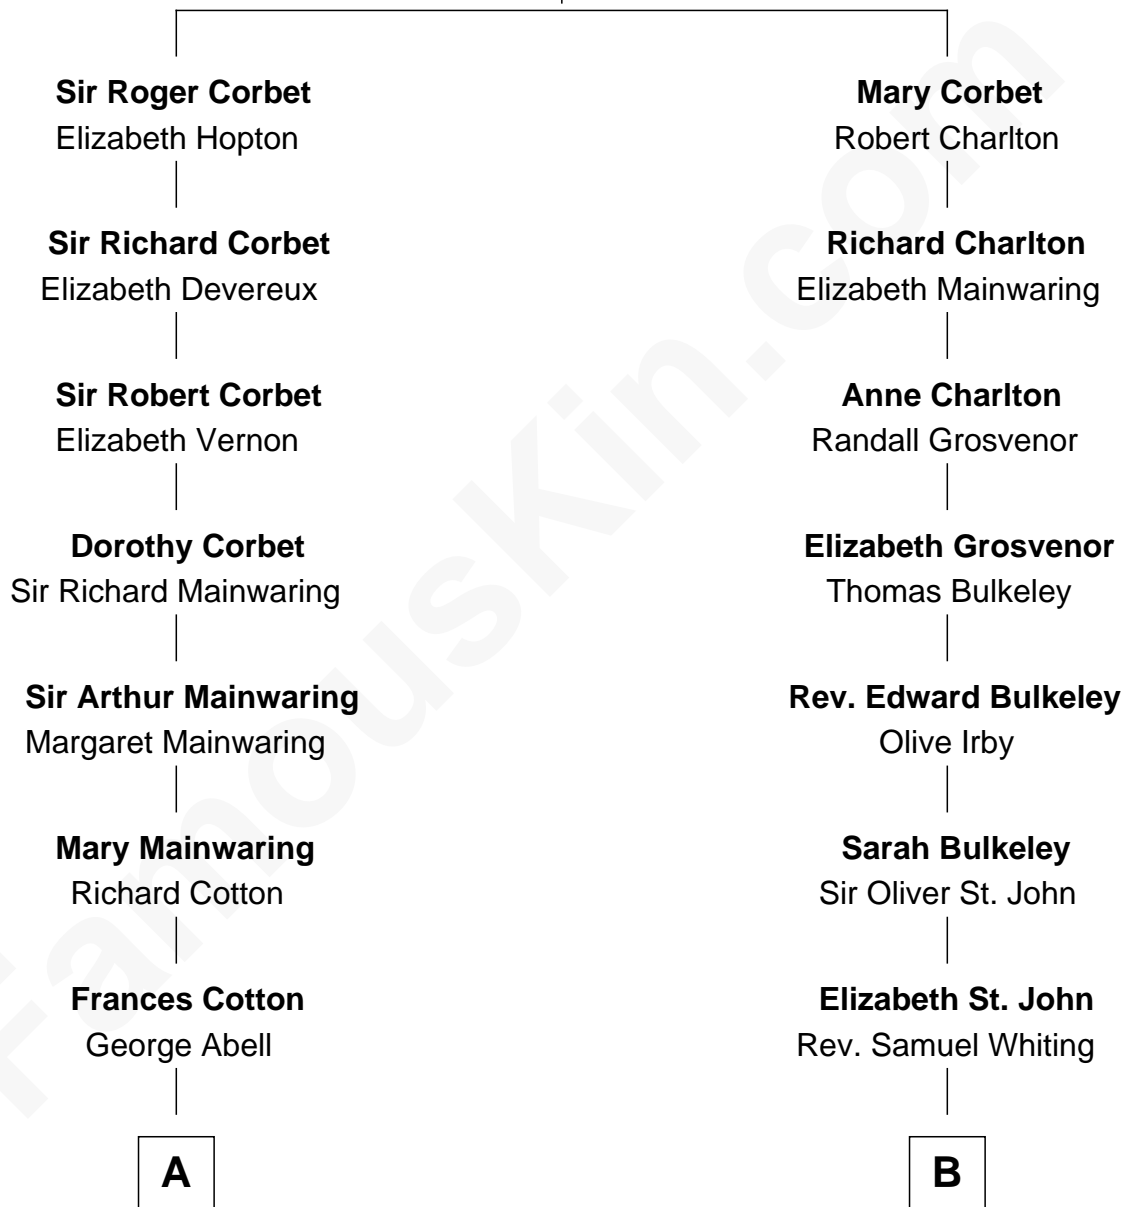

FamousKin.com Relationship Chart of

Adlai Stevenson III

U.S. Senator from Illinois

16th cousin 2 times removed of

Endicott Peabody

62nd Governor of Massachusetts

Sir Robert Corbet

Margaret - - - - -

C

—
Ellen Borden

Adlai Ewing Stevenson

—
Adlai Stevenson III

U.S. Senator from Illinois

FamousKin.com