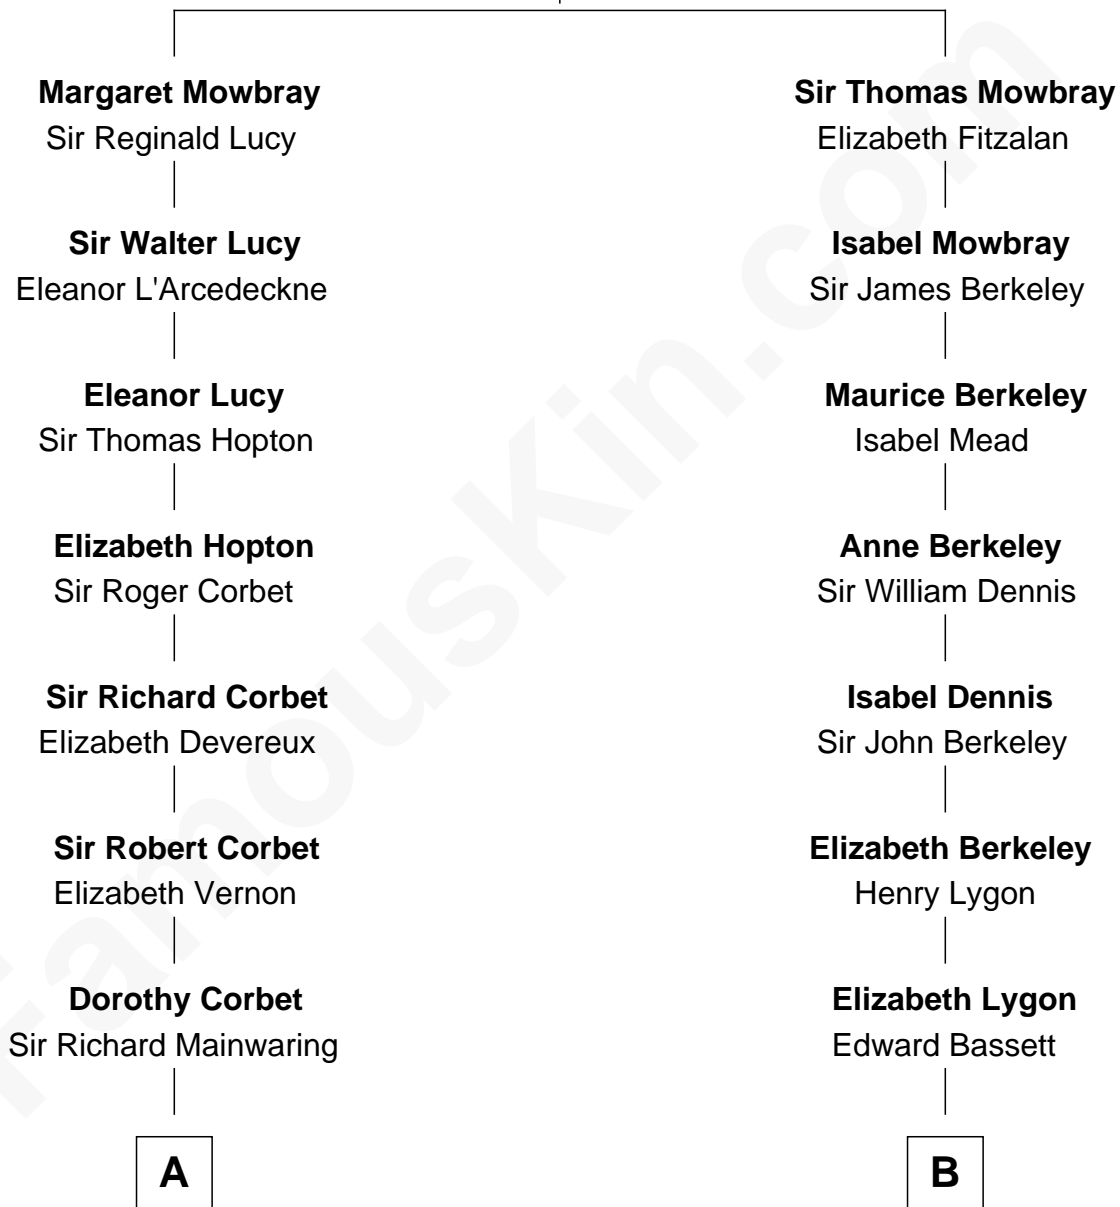

# FamousKin.com Relationship Chart of

**Adlai Stevenson III**

*U.S. Senator from Illinois*

17th cousin 4 times removed of

**Endicott Peabody**

*62nd Governor of Massachusetts*

**John de Mowbray**  
Elizabeth de Segrave

**C**

—  
**John Talman Whiting**

Mary Sophia Hill

—  
**Mary DeGama Whiting**

William Borden

—  
**John Borden**

Ellen Wallace Waller

—  
**Ellen Borden**

Adlai Ewing Stevenson

—  
**Adlai Stevenson III**

*U.S. Senator from Illinois*

FamousKin.com