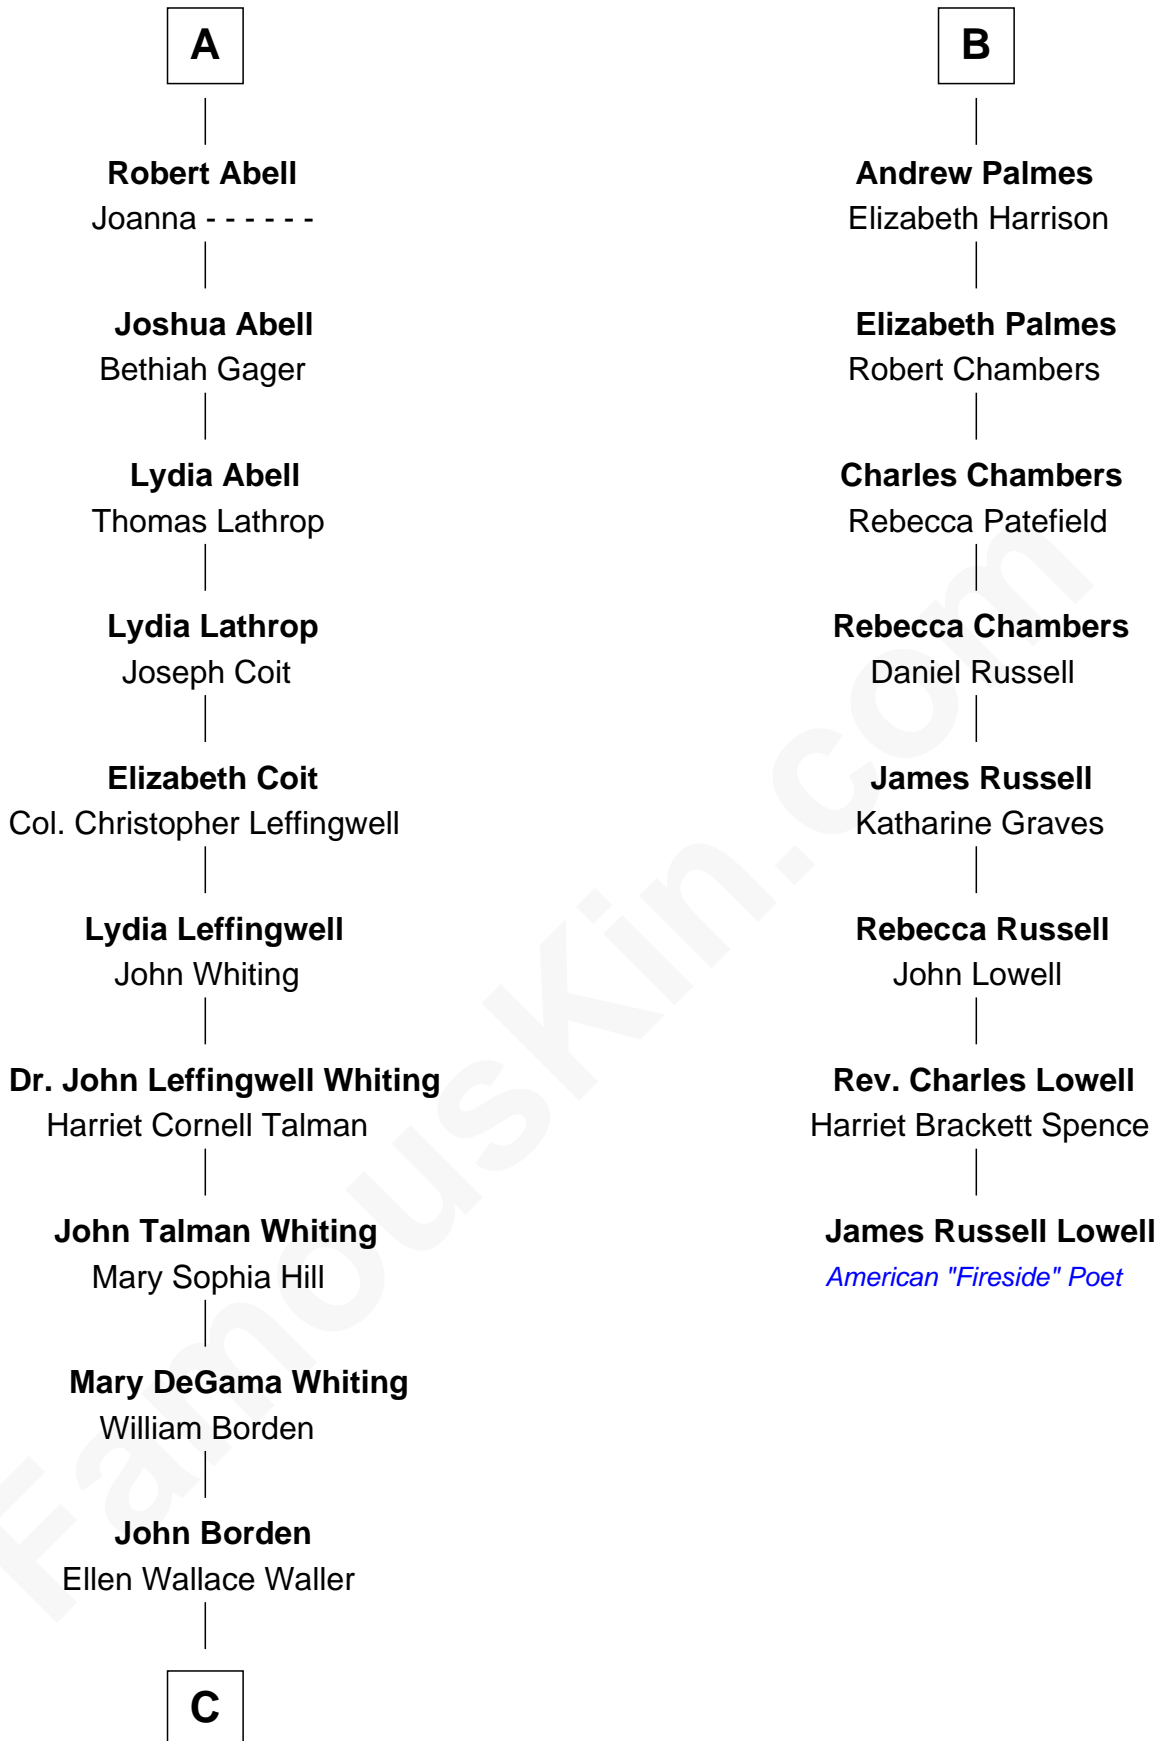

FamousKin.com

Relationship Chart of

Adlai Stevenson III

U.S. Senator from Illinois

14th cousin 4 times removed of

James Russell Lowell

American "Fireside" Poet

Sir Walter Blount

Sancha de Ayala

Constance Blount

Sir John Sutton

Sir John Sutton

Elizabeth Berkeley

Jane Sutton

Thomas Mainwaring

Cecily Mainwaring

John Cotton

Sir George Cotton

Mary Onley

Richard Cotton

Mary Mainwaring

Frances Cotton

George Abell

A

Anne Windsor

Sir Roger Corbet

Margaret Corbet

Sir Francis Palmes

Sir Francis Palmes

Mary Hadnall

B

C