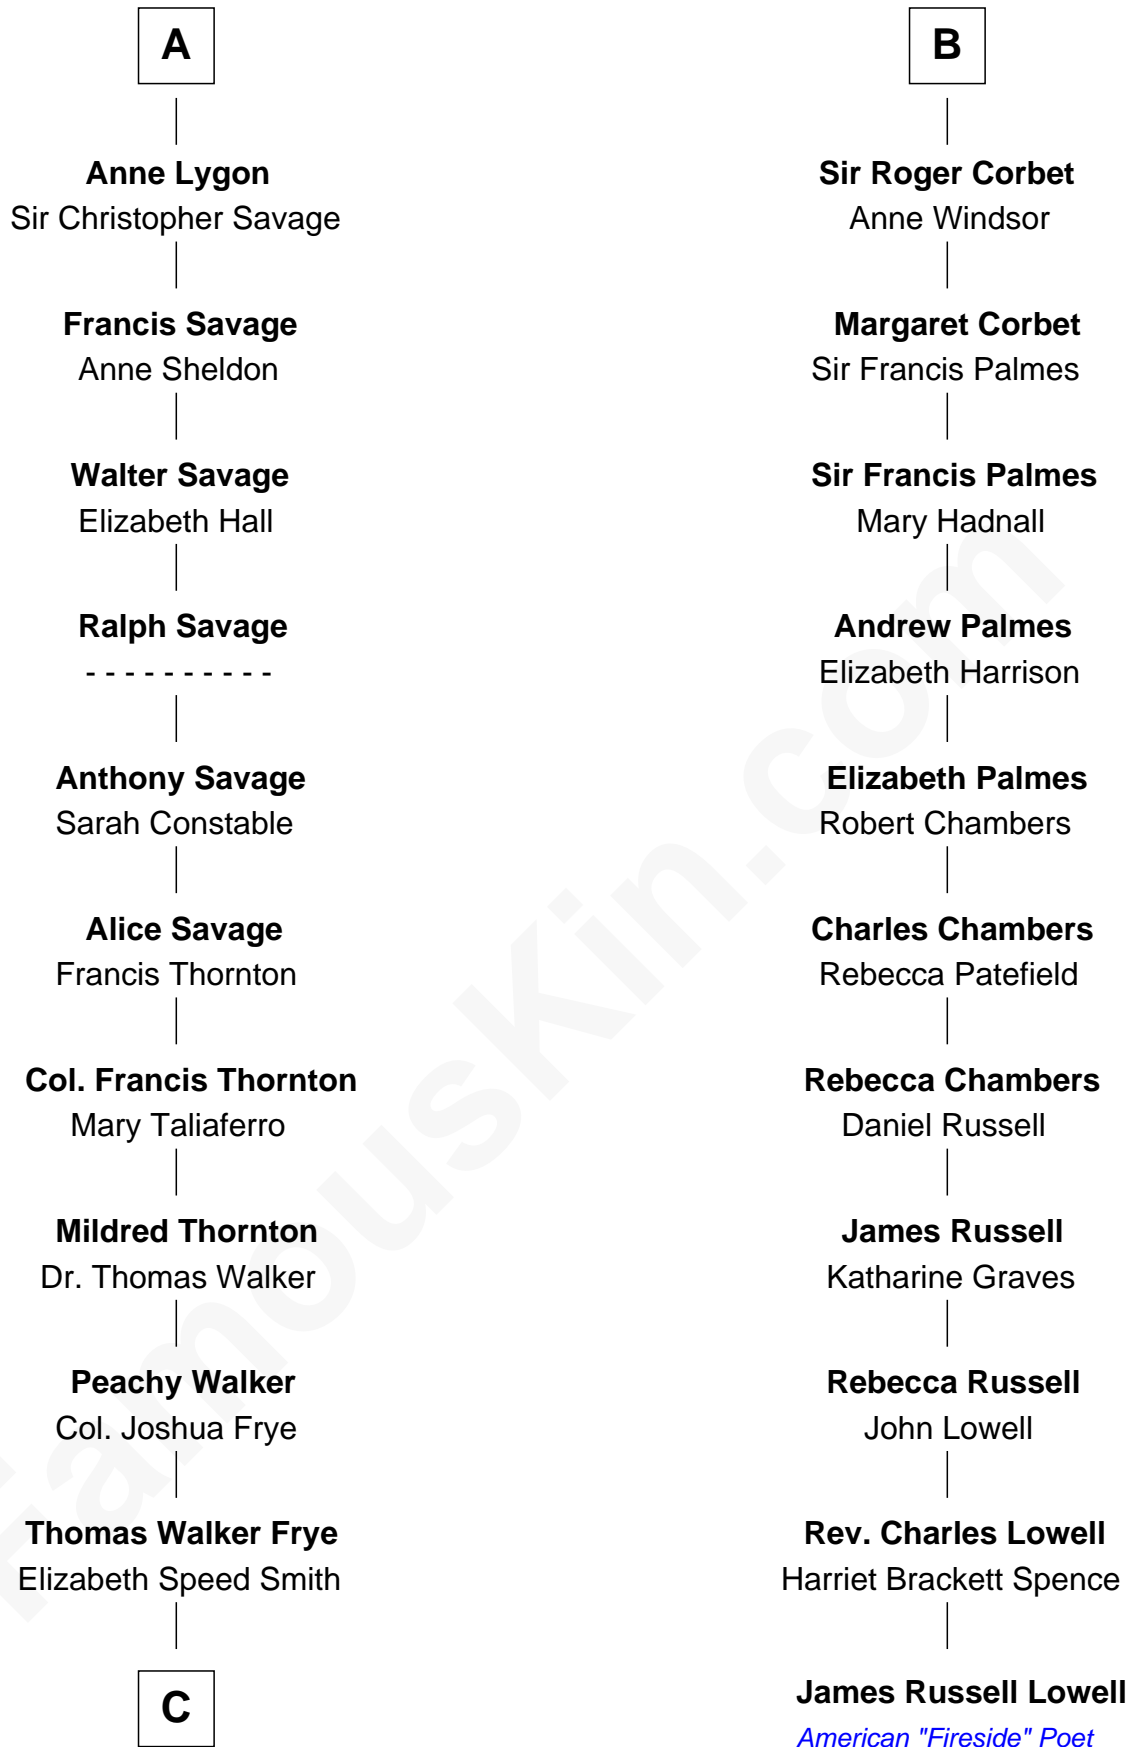

FamousKin.com Relationship Chart of

Adlai Stevenson III

U.S. Senator from Illinois

17th cousin 4 times removed of

James Russell Lowell

American "Fireside" Poet

Sir Edward le Despencer

Anne de Ferrers

C

—
Mary Peachy Frye
Rev. Lewis Warner Green

—
Letitia Green
Adlai Ewing Stevenson

—
Lewis Green Stevenson
Helen Louise Davis

—
Adlai Ewing Stevenson
Ellen Borden

—
Adlai Stevenson III
U.S. Senator from Illinois