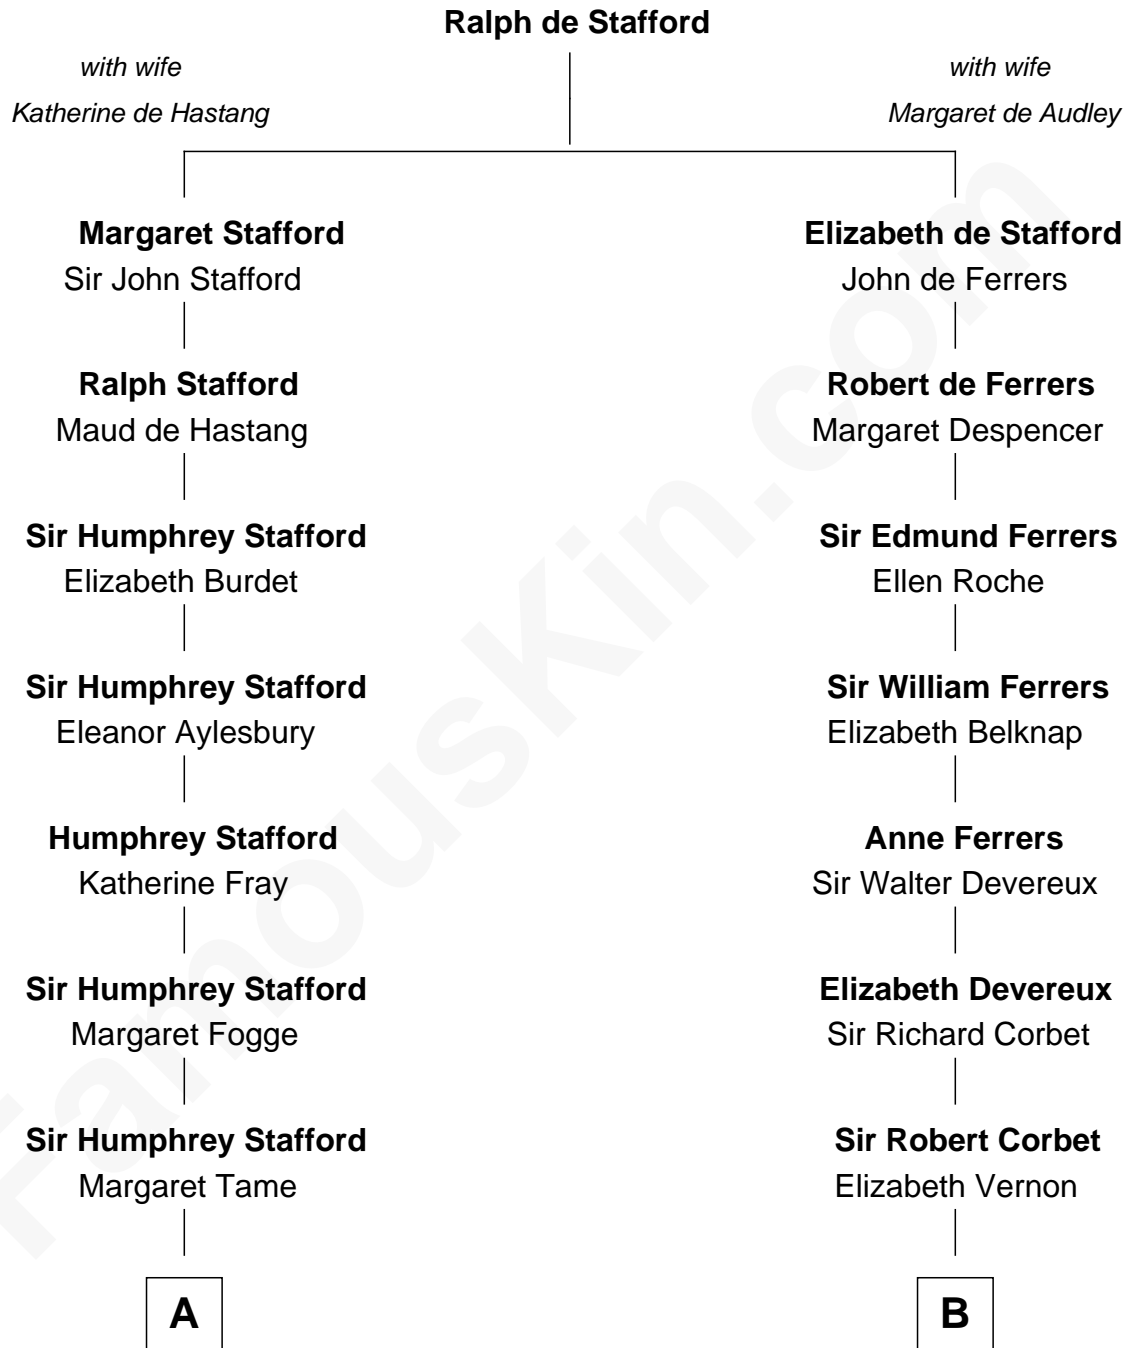

## Relationship Chart of

**Adlai Stevenson III**

*U.S. Senator from Illinois*

17th cousin 3 times removed of

**James Russell Lowell**

*American "Fireside" Poet*

**C**

—  
**William Borden**  
Mary DeGama Whiting

—  
**John Borden**  
Ellen Wallace Waller

—  
**Ellen Borden**  
Adlai Ewing Stevenson

—  
**Adlai Stevenson III**  
*U.S. Senator from Illinois*

FamousKin.com