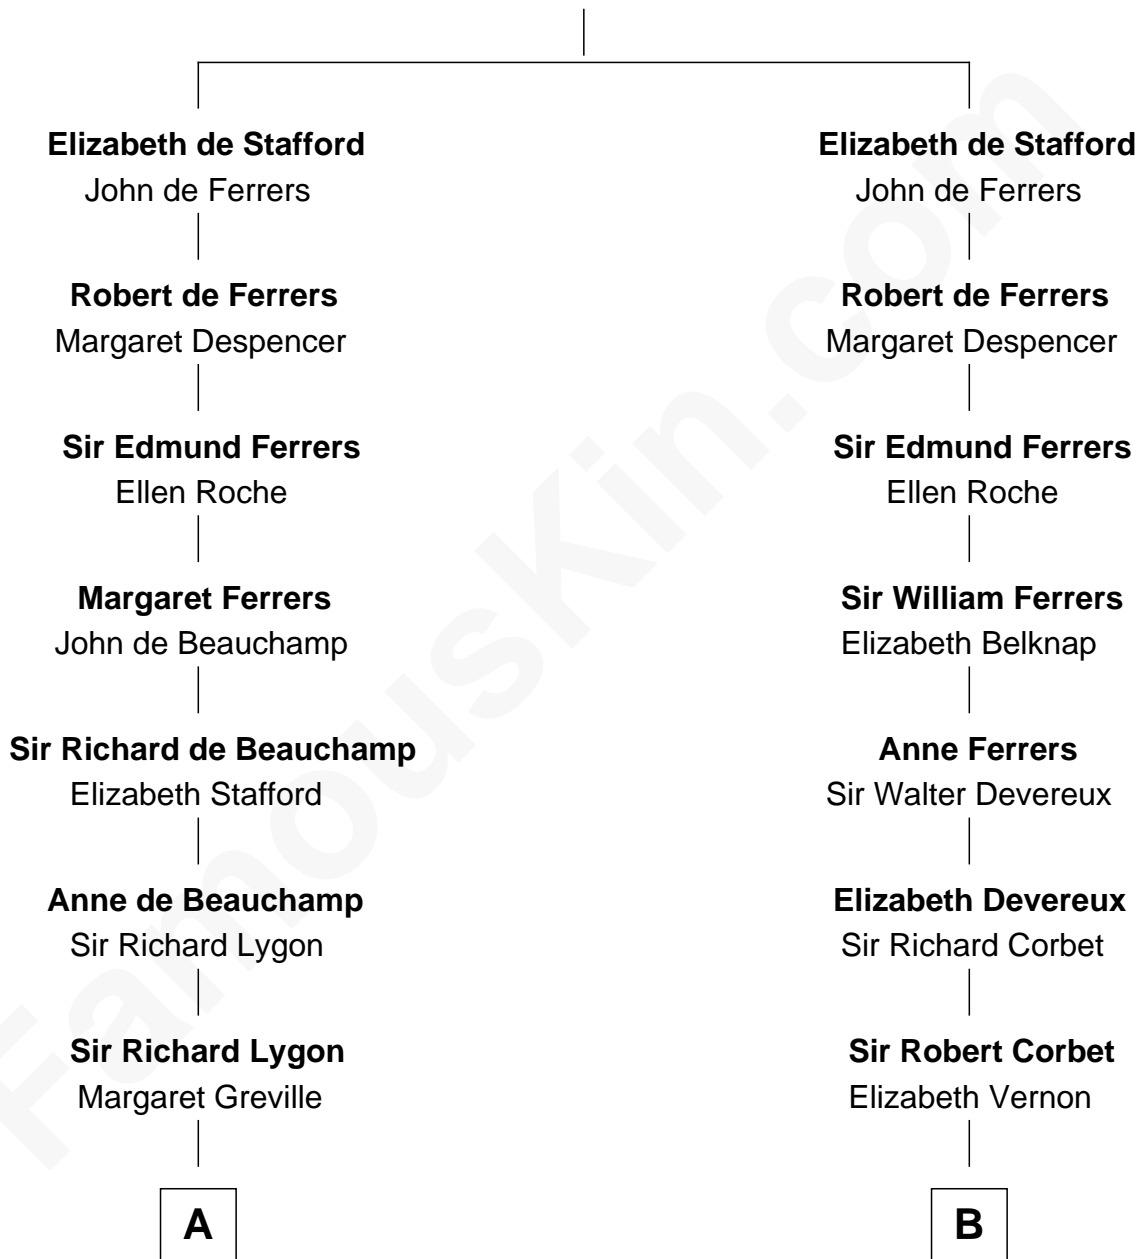

FamousKin.com

Relationship Chart of

Adlai Stevenson III

U.S. Senator from Illinois

17th cousin 4 times removed of

James Russell Lowell

American "Fireside" Poet

Margaret de Audley

Ralph de Stafford

C

—
Mary Peachy Frye
Rev. Lewis Warner Green

—
Letitia Green
Adlai Ewing Stevenson

—
Lewis Green Stevenson
Helen Louise Davis

—
Adlai Ewing Stevenson
Ellen Borden

—
Adlai Stevenson III
U.S. Senator from Illinois