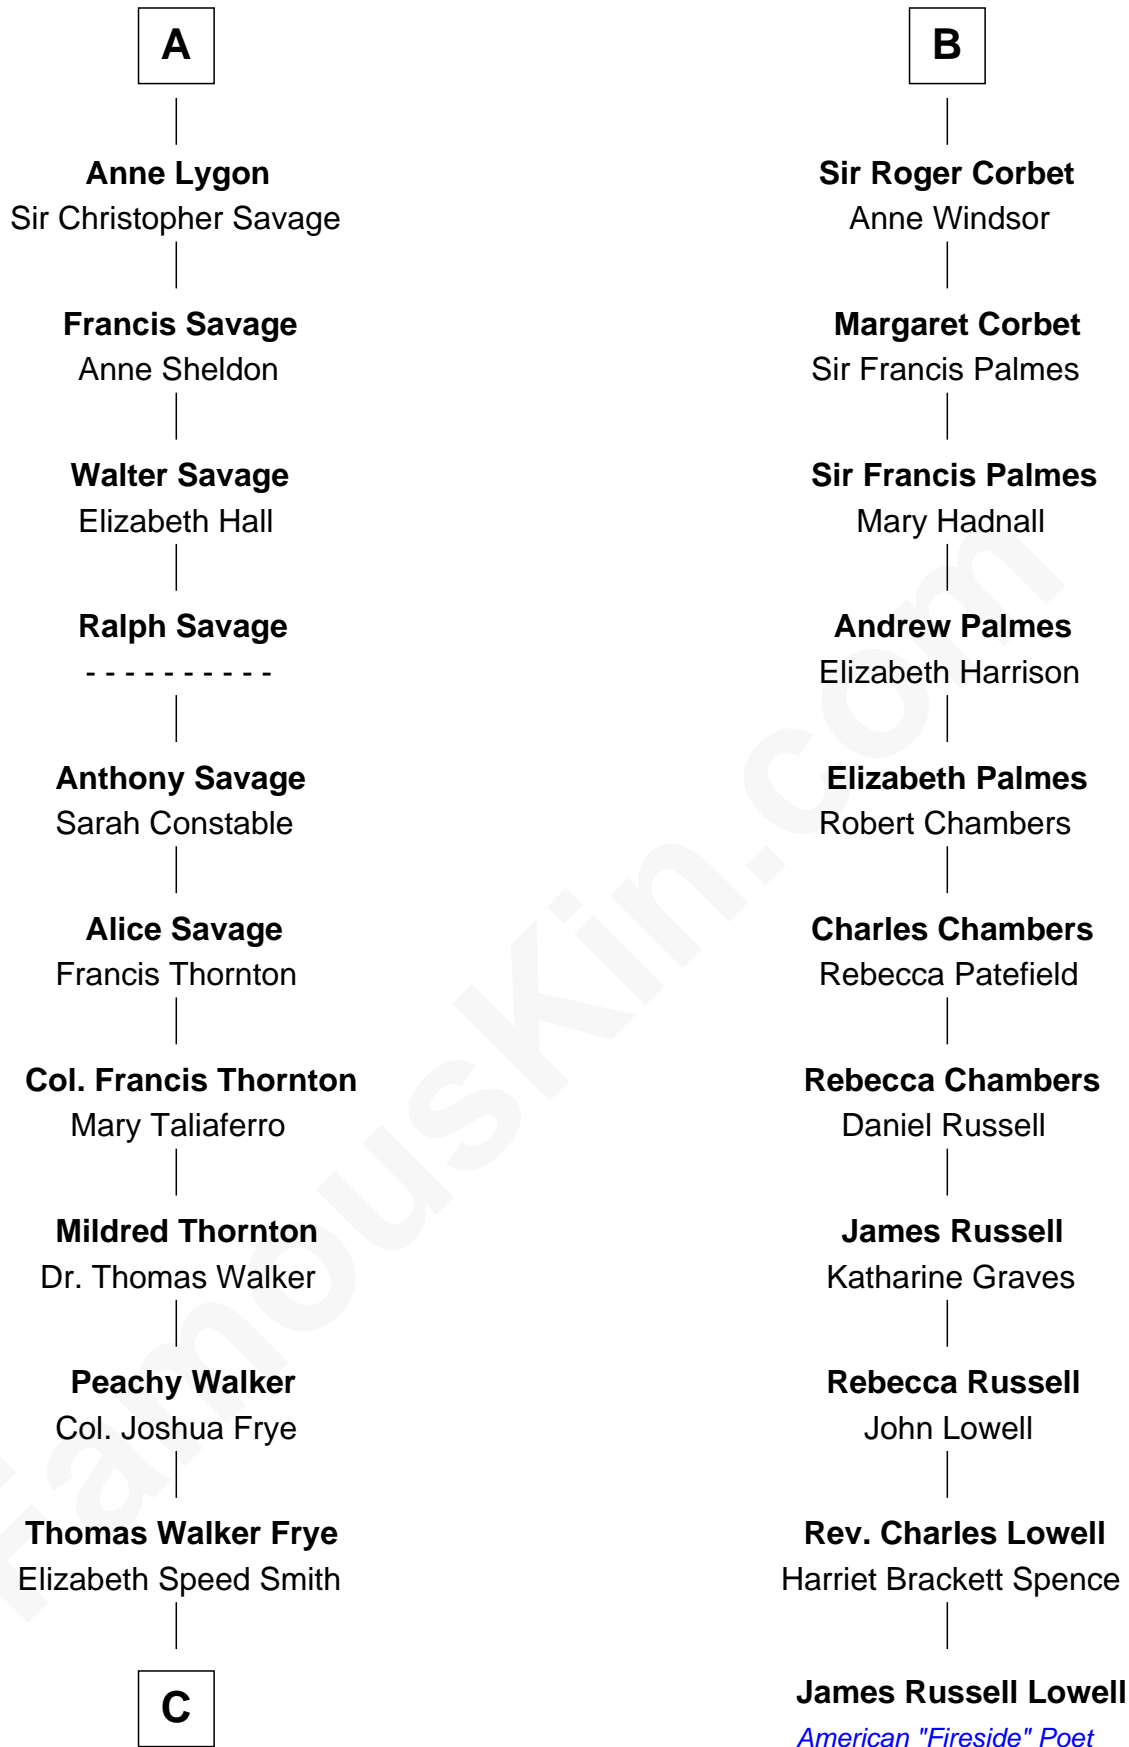

FamousKin.com

Relationship Chart of

Adlai Stevenson III

U.S. Senator from Illinois

17th cousin 4 times removed of

James Russell Lowell

American "Fireside" Poet

Margaret de Audley

Ralph de Stafford

C

—
Mary Peachy Frye
Rev. Lewis Warner Green

—
Letitia Green
Adlai Ewing Stevenson

—
Lewis Green Stevenson
Helen Louise Davis

—
Adlai Ewing Stevenson
Ellen Borden

—
Adlai Stevenson III
U.S. Senator from Illinois