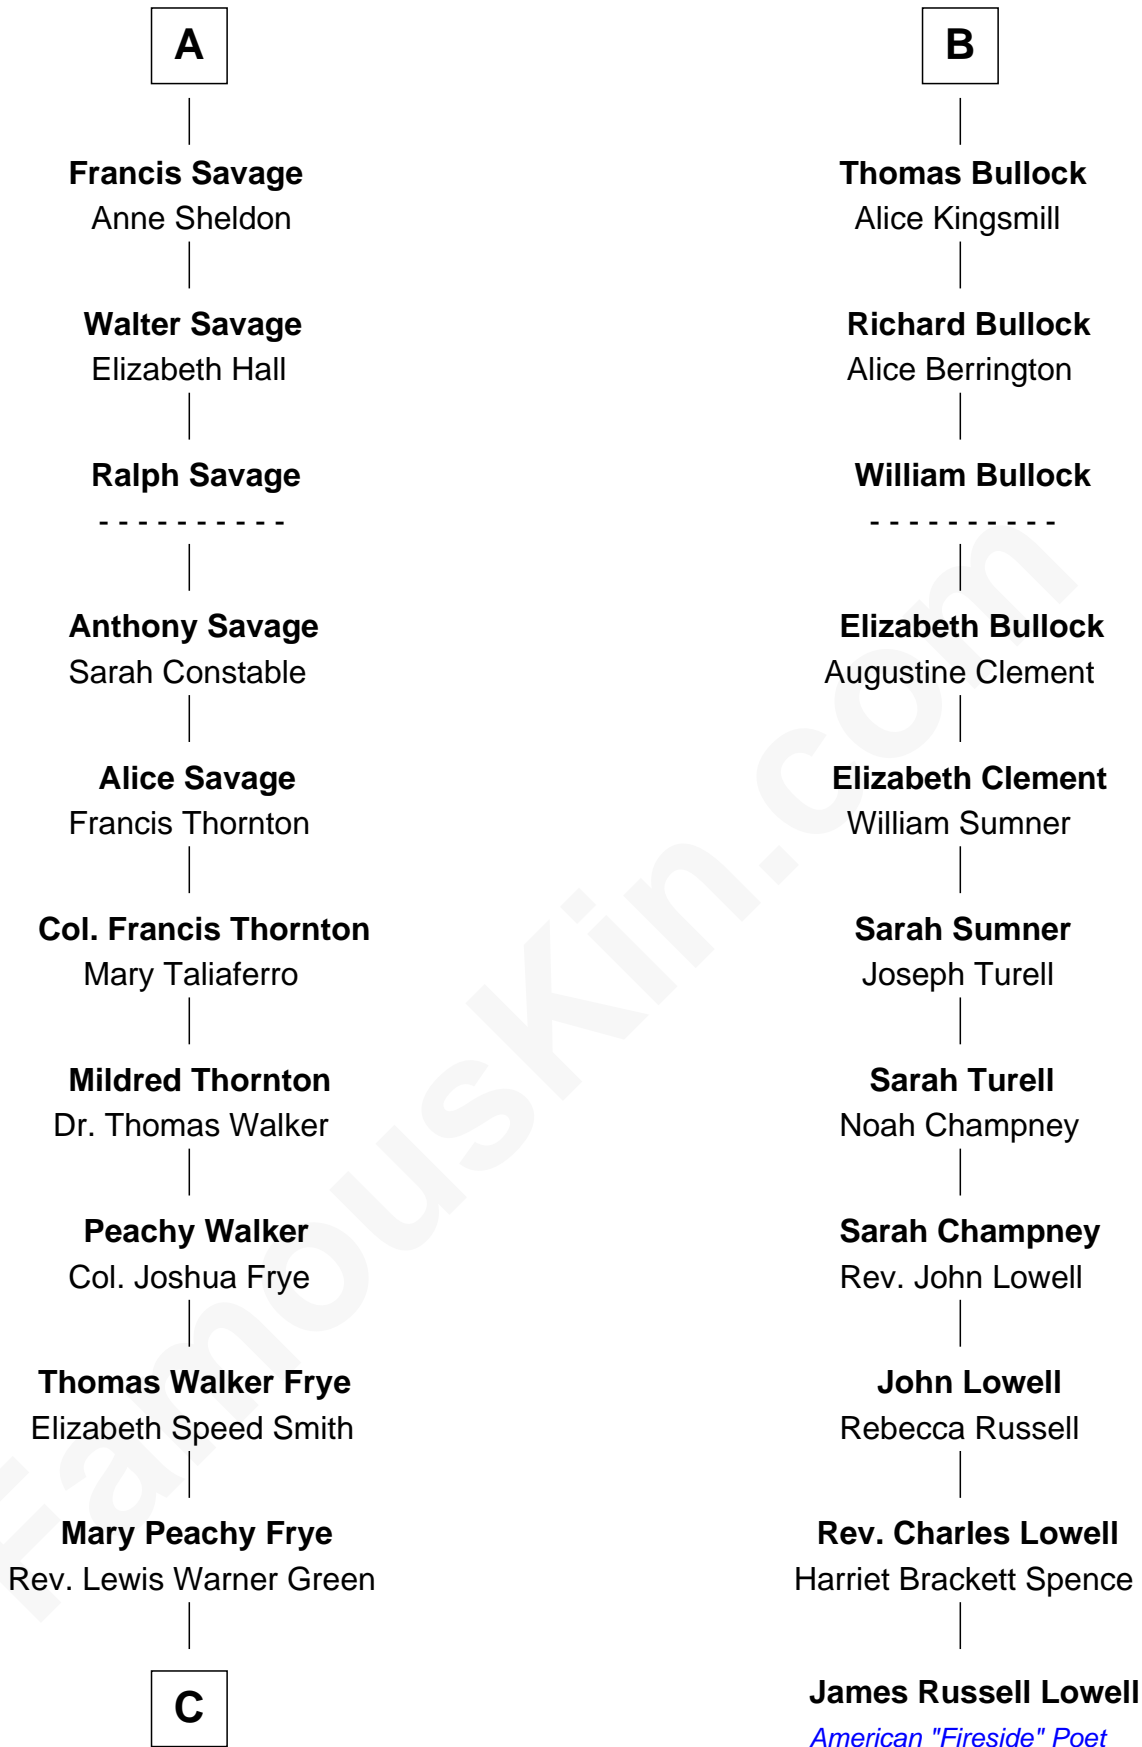

FamousKin.com Relationship Chart of

Adlai Stevenson III

U.S. Senator from Illinois

17th cousin 3 times removed of

James Russell Lowell

American "Fireside" Poet

Edmund Fitzalan

Alice de Warenne

Richard Fitzalan
Eleanor Plantagenet

Sir Richard Fitzalan
Elizabeth de Bohun

Elizabeth Fitzalan
Sir Robert Goushill

Joan Goushill
Sir Thomas Stanley

Katherine Stanley
Sir John Savage

Sir Christopher Savage
Anne Stanley

Sir Christopher Savage
Anne Lygon

A

Richard Fitzalan
Isabel le Despencer

Sir Edmund Fitzalan
Sibyl de Montagu

Philippe Fitzalan
Sir Richard Sergeaux

Alice Sergeaux
Sir Richard de Vere

Sir John de Vere
Elizabeth Howard

Joan de Vere
Sir William Norreys

Margaret Norreys
Gilbert Bullock

B

C

—
Letitia Green

Adlai Ewing Stevenson

—
Lewis Green Stevenson

Helen Louise Davis