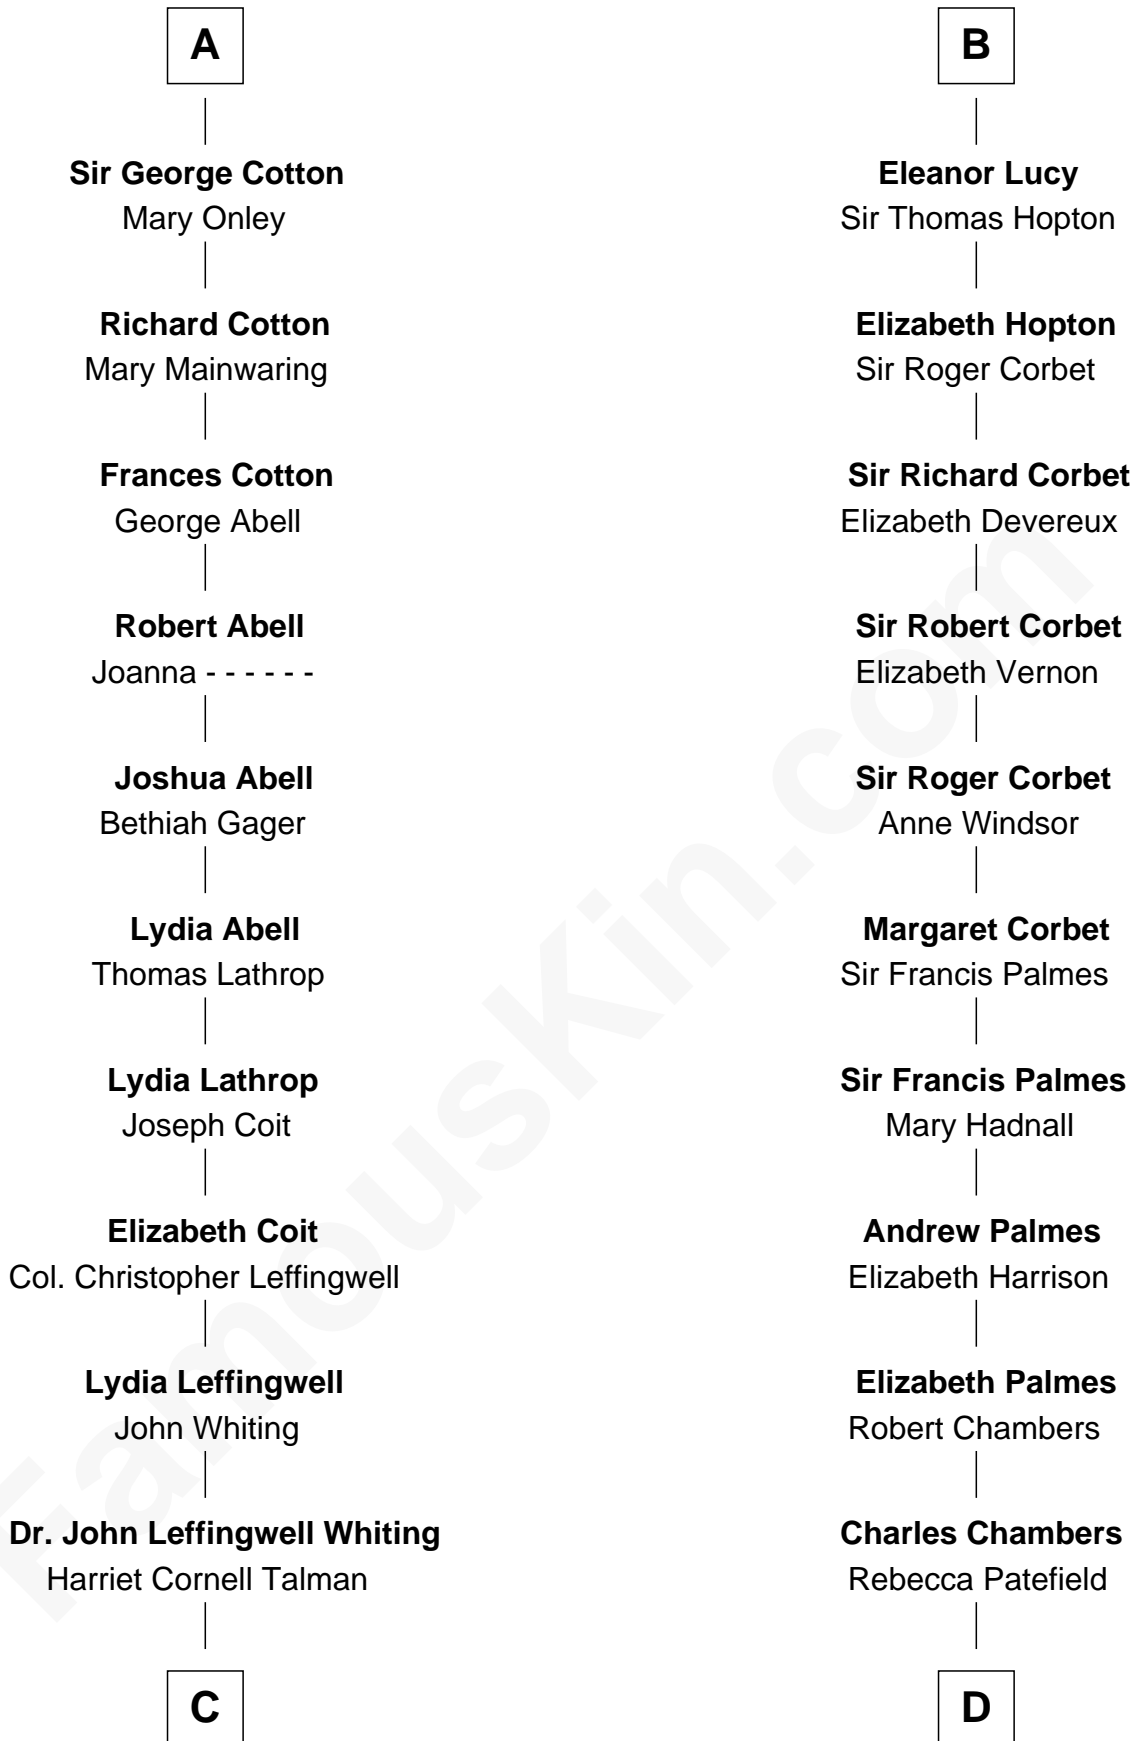

# FamousKin.com Relationship Chart of

**Adlai Stevenson III**

*U.S. Senator from Illinois*

21st cousin of

**James Russell Lowell**

*American "Fireside" Poet*

**Sir William de Cantilupe**

Eve de Braiose

**C**

**John Talman Whiting**

Mary Sophia Hill

**Mary DeGama Whiting**

William Borden

**John Borden**

Ellen Wallace Waller

**Ellen Borden**

Adlai Ewing Stevenson

**Adlai Stevenson III**

*U.S. Senator from Illinois*

**D**

**Rebecca Chambers**

Daniel Russell

**James Russell**

Katharine Graves