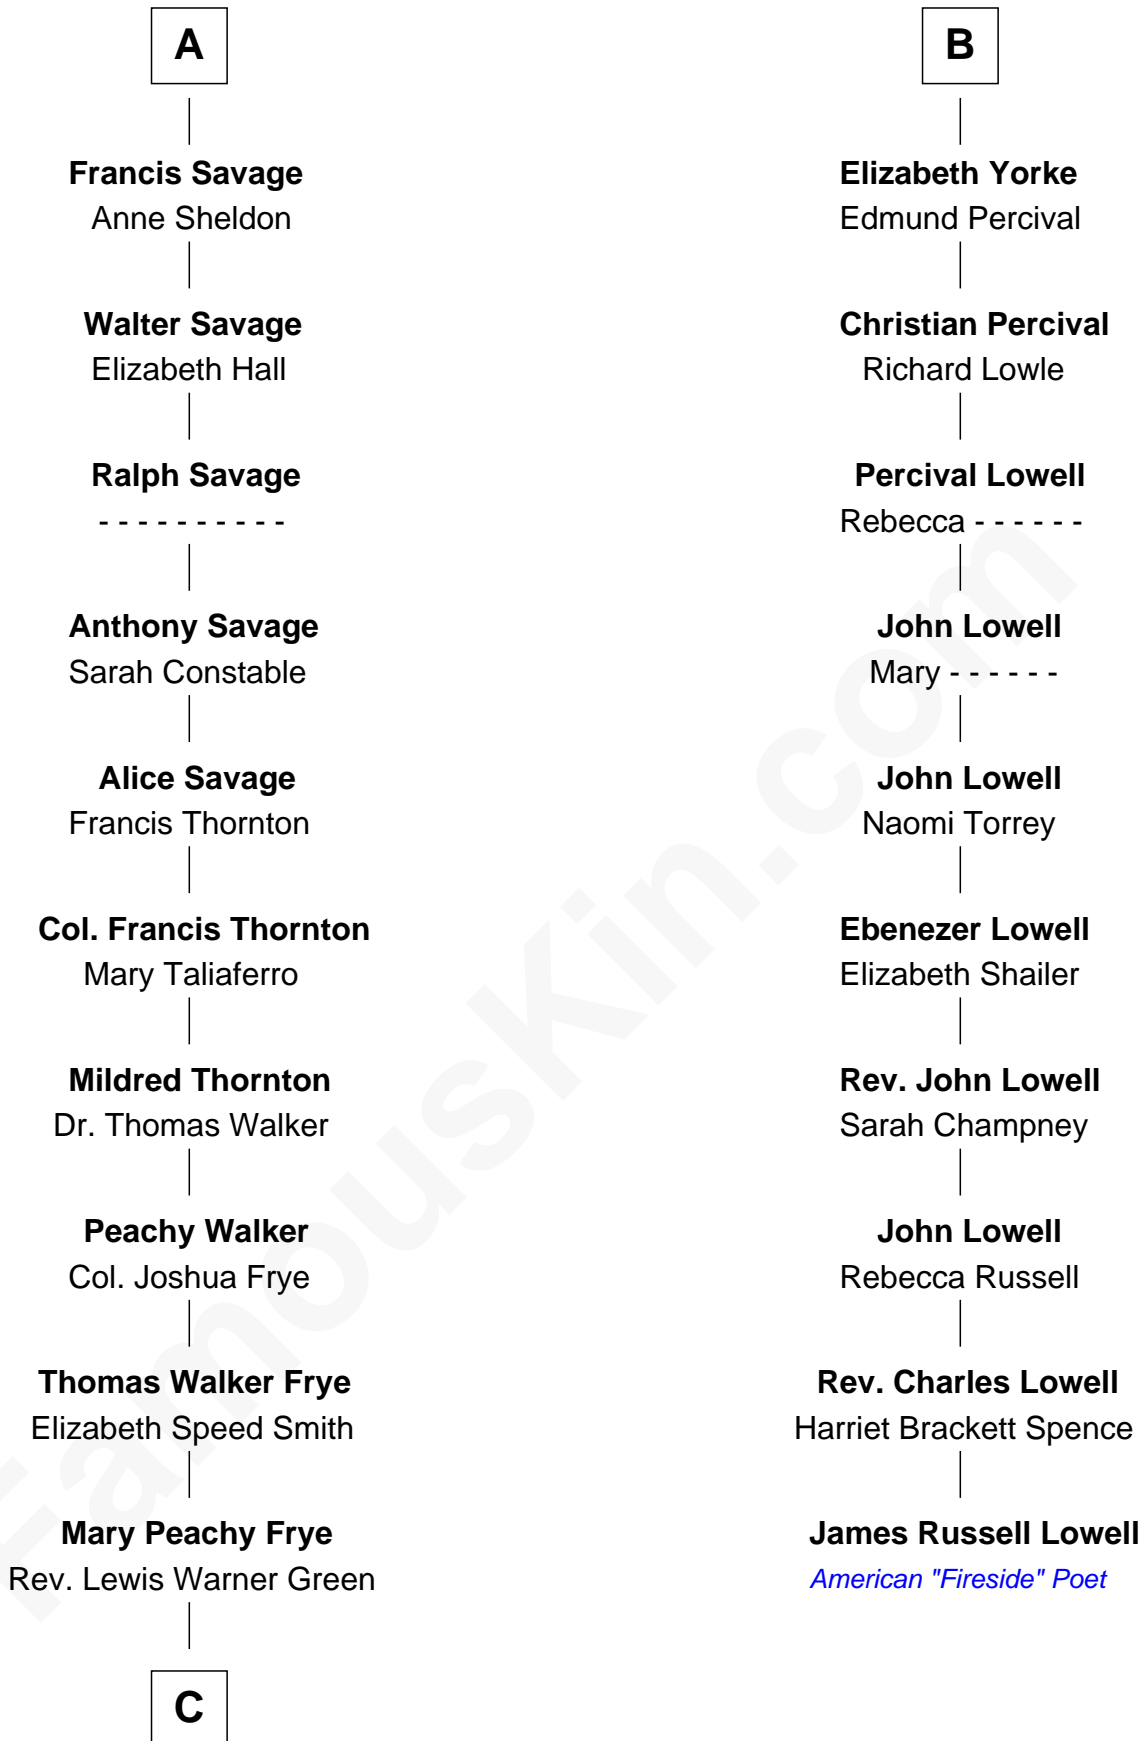

# FamousKin.com Relationship Chart of

**Adlai Stevenson III**

*U.S. Senator from Illinois*

16th cousin 4 times removed of

**James Russell Lowell**

*American "Fireside" Poet*

**Humphrey de Bohun**

Elizabeth Plantagenet

**Sir William de Bohun**  
Elizabeth de Badlesmere

**Elizabeth de Bohun**  
Sir Richard Fitzalan

**Elizabeth Fitzalan**  
Sir Robert Goushill

**Joan Goushill**  
Sir Thomas Stanley

**Katherine Stanley**  
Sir John Savage

**Sir Christopher Savage**  
Anne Stanley

**Sir Christopher Savage**  
Anne Lygon

**A**

**Margaret de Bohun**  
Sir Hugh de Courtnay

**Elizabeth de Courtnay**  
Sir Andrew Luttrell

**Sir Hugh Luttrell**  
Catherine de Beaumont

**Sir John Luttrell**  
Margaret Touchet

**Sir James Luttrell**  
Elizabeth Courtnay

**Sir Hugh Luttrell**  
Margaret Hill

**Eleanor Luttrell**  
Roger Yorke

**B**

**C**

—  
**Letitia Green**

Adlai Ewing Stevenson