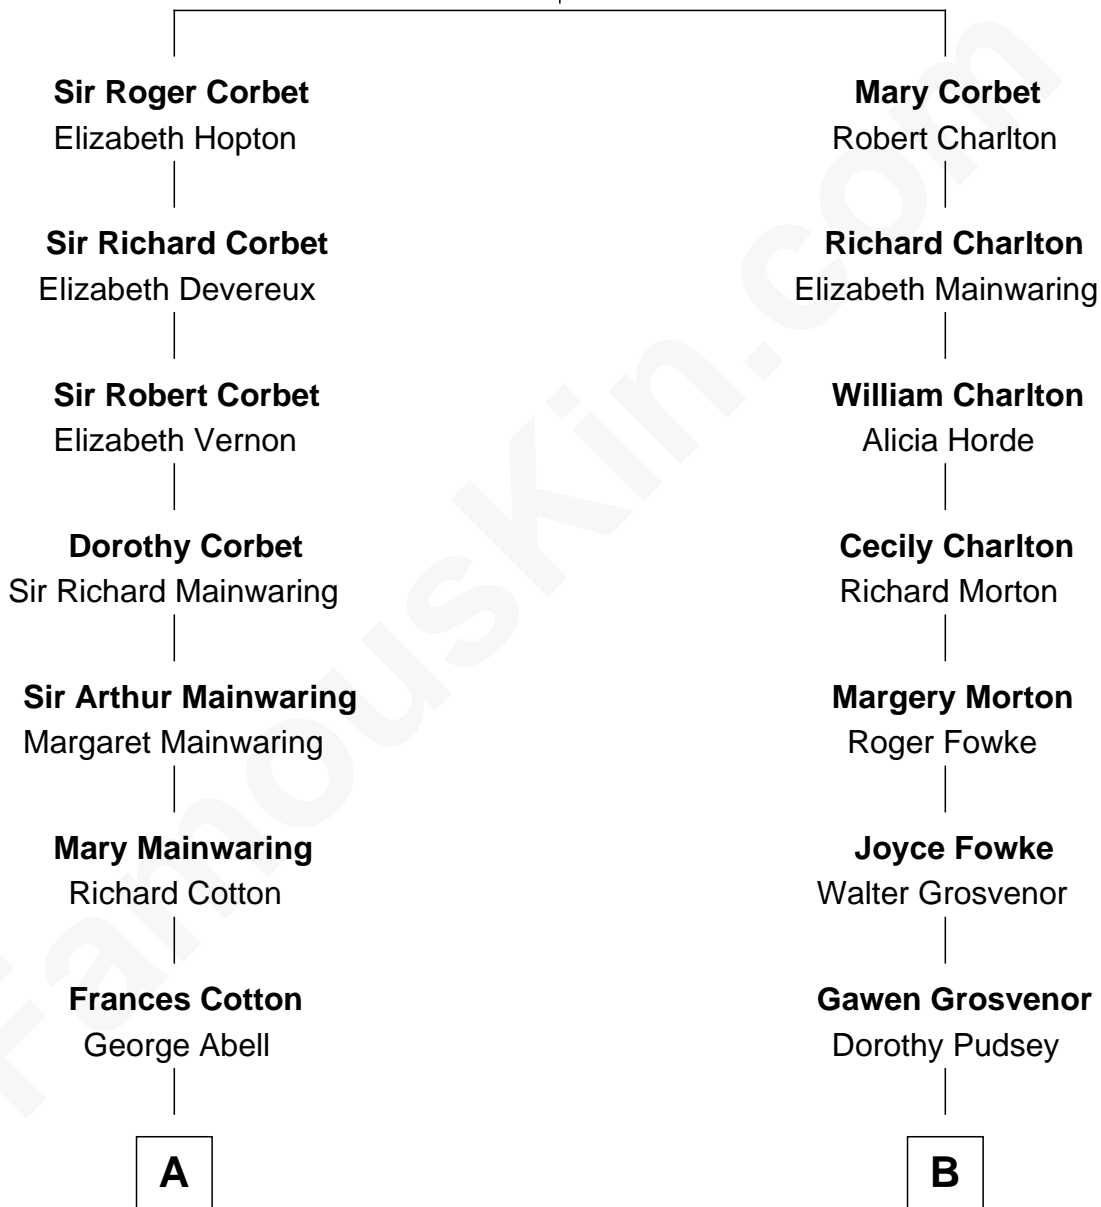

FamousKin.com Relationship Chart of

Adlai Stevenson III

U.S. Senator from Illinois

11th cousin 7 times removed of

Richard Henry Lee

Signer of the Declaration of Independence

Sir Robert Corbet

Margaret - - - - -

C

Ellen Borden

Adlai Ewing Stevenson

Adlai Stevenson III

U.S. Senator from Illinois

FamousKin.com