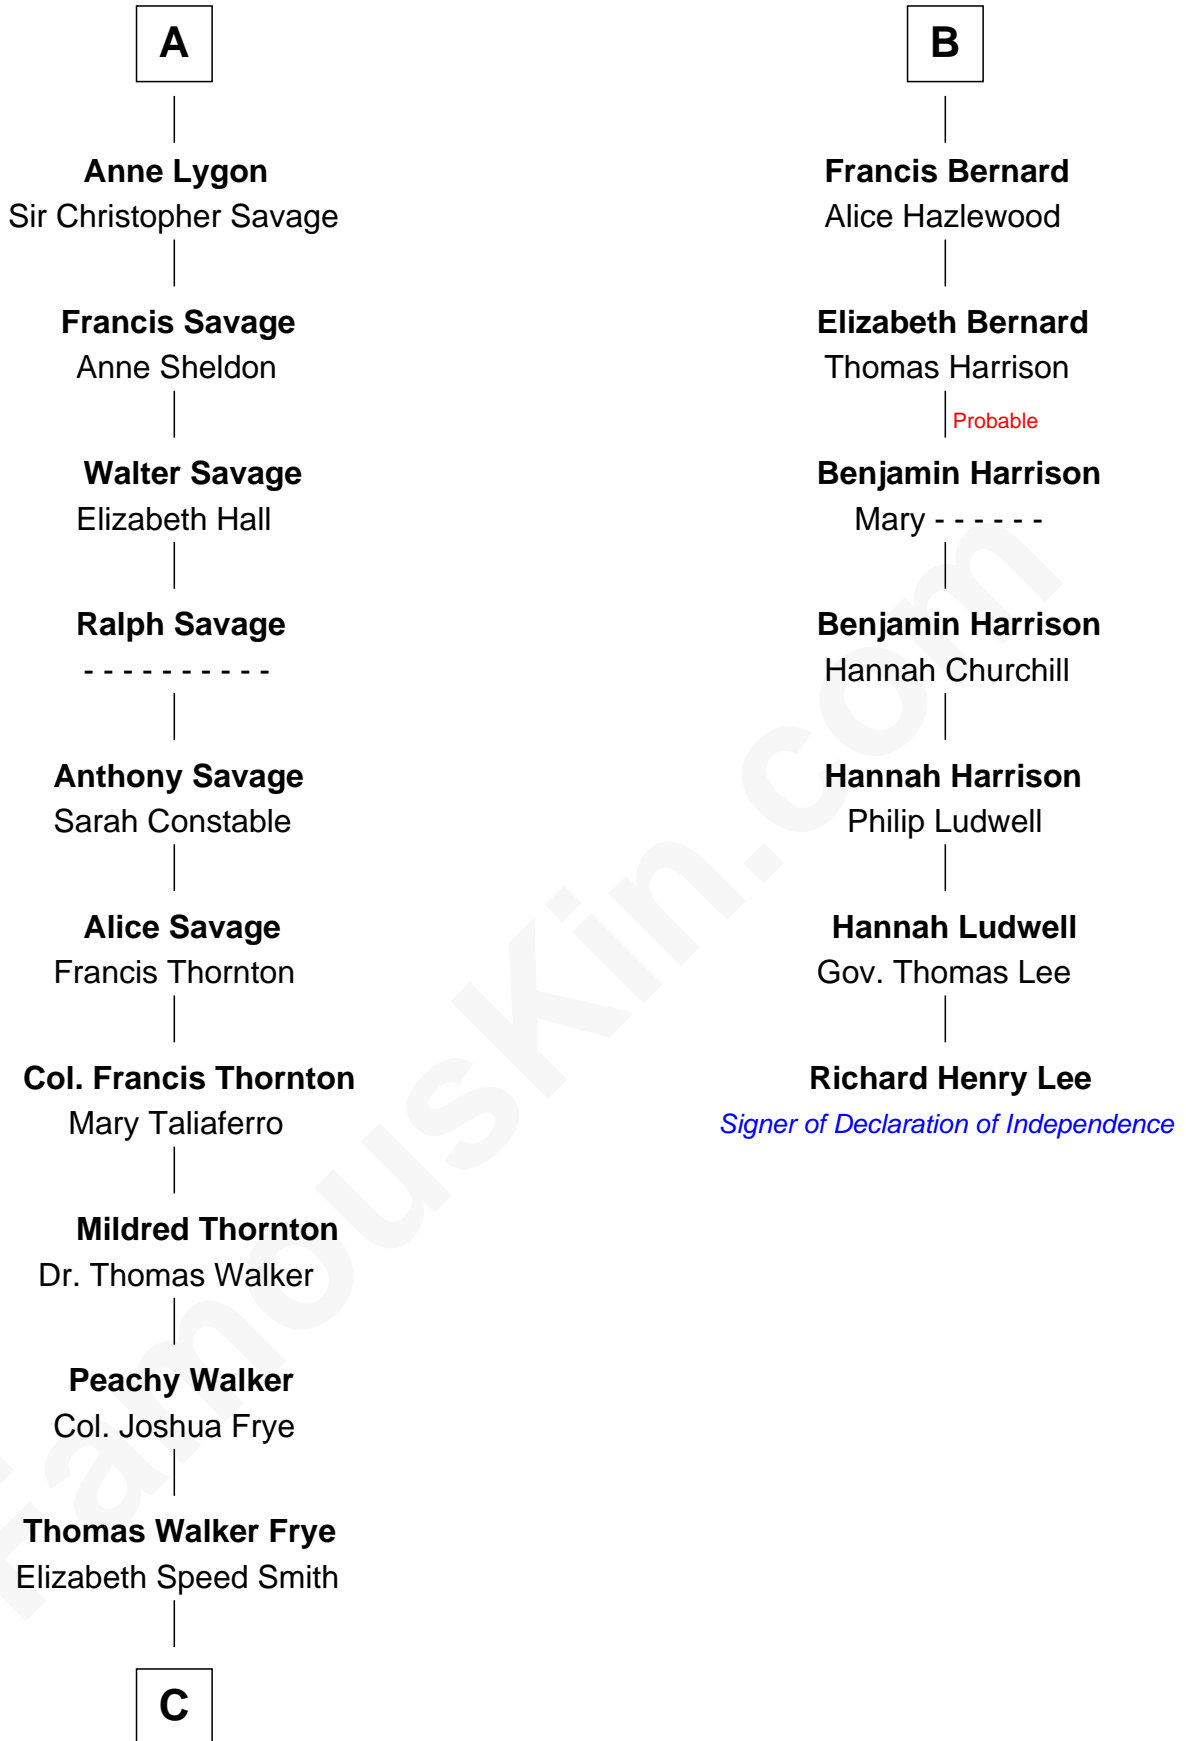

FamousKin.com Relationship Chart of

Adlai Stevenson III

U.S. Senator from Illinois

13th cousin 8 times removed of

Richard Henry Lee

Signer of the Declaration of Independence

Margaret de Audley

Ralph de Stafford

Philippa de Beauchamp

Margaret de Stafford

Sir Ralph Neville

Margaret de Neville

Sir Richard Scrope

Sir Henry le Scrope

Elizabeth le Scrope

Margaret Scrope

John Bernard

John Bernard

Margaret Daundelyn

John Bernard

Cecily Muscote

B

C

—
Mary Peachy Frye
Rev. Lewis Warner Green

—
Letitia Green
Adlai Ewing Stevenson

—
Lewis Green Stevenson
Helen Louise Davis

—
Adlai Ewing Stevenson
Ellen Borden

—
Adlai Stevenson III
U.S. Senator from Illinois

FamousKin.com