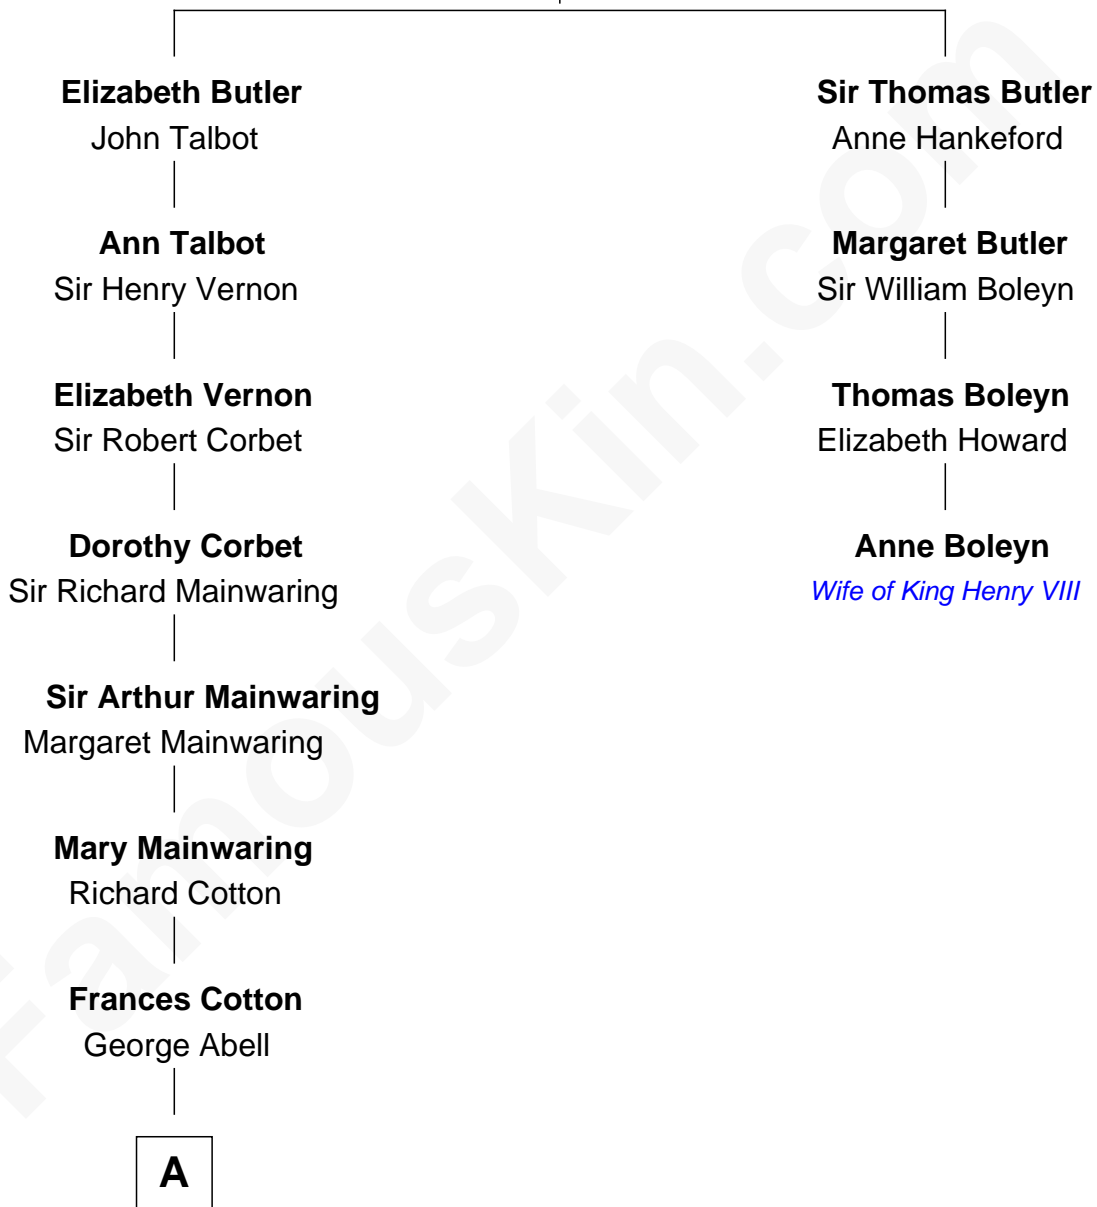

FamousKin.com Relationship Chart of

Adlai Stevenson III

U.S. Senator from Illinois

3rd cousin 15 times removed of

Anne Boleyn

2nd Wife of King Henry VIII

James Butler
Joan Beauchamp

B

—
Ellen Borden

Adlai Ewing Stevenson

—
Adlai Stevenson III

U.S. Senator from Illinois

FamousKin.com