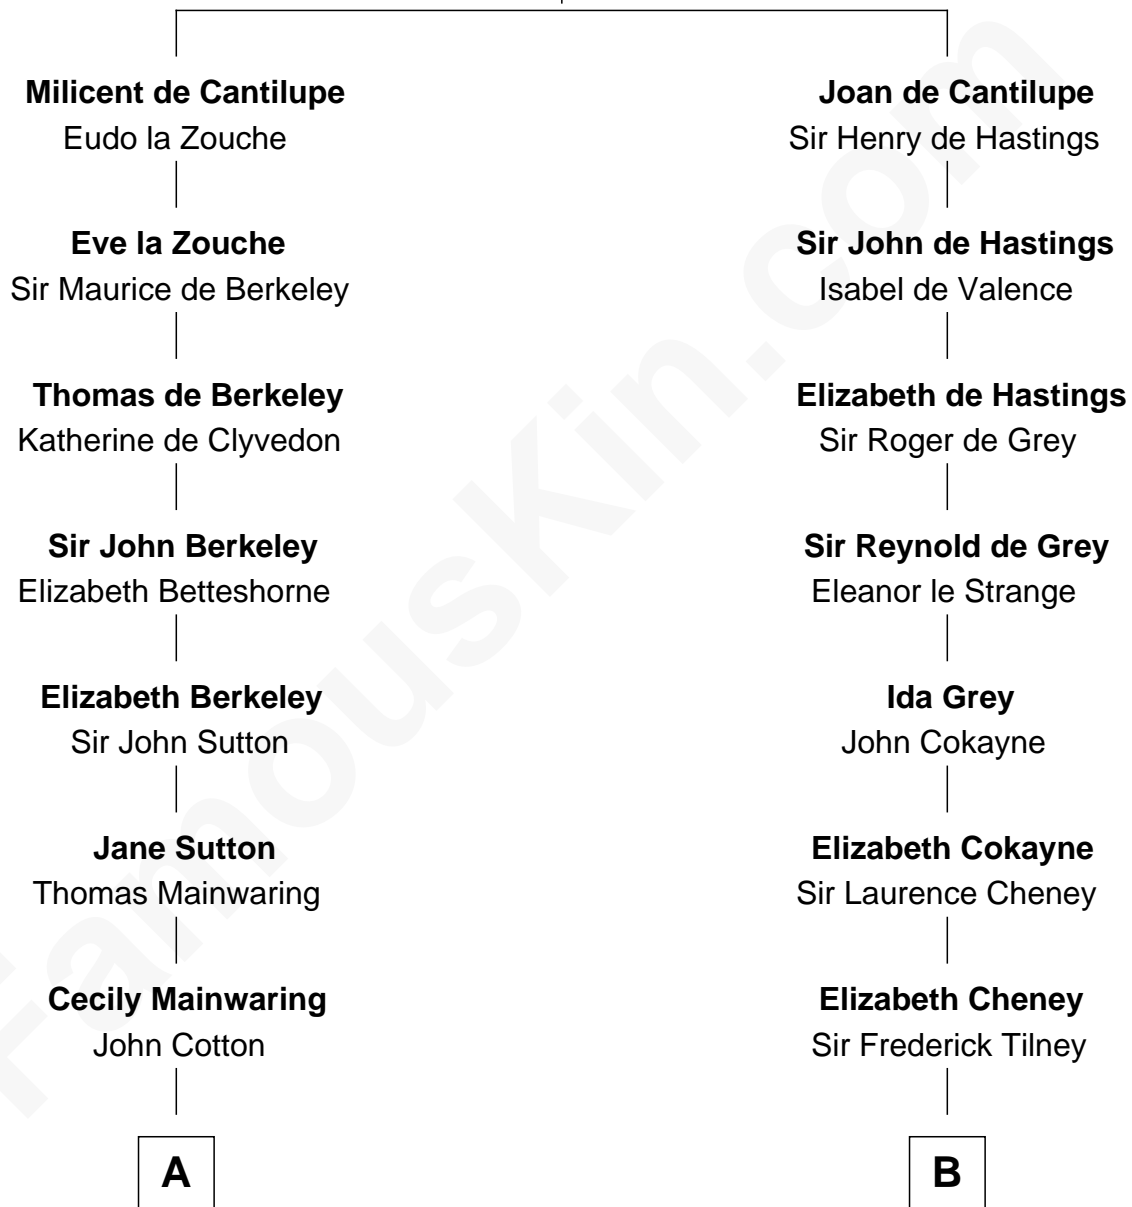

FamousKin.com Relationship Chart of

Adlai Stevenson III

U.S. Senator from Illinois

9th cousin 12 times removed of

Anne Boleyn

2nd Wife of King Henry VIII

Sir William de Cantilupe

Eve de Braiose

C

John Talman Whiting

Mary Sophia Hill

Mary DeGama Whiting

William Borden

John Borden

Ellen Wallace Waller

Ellen Borden