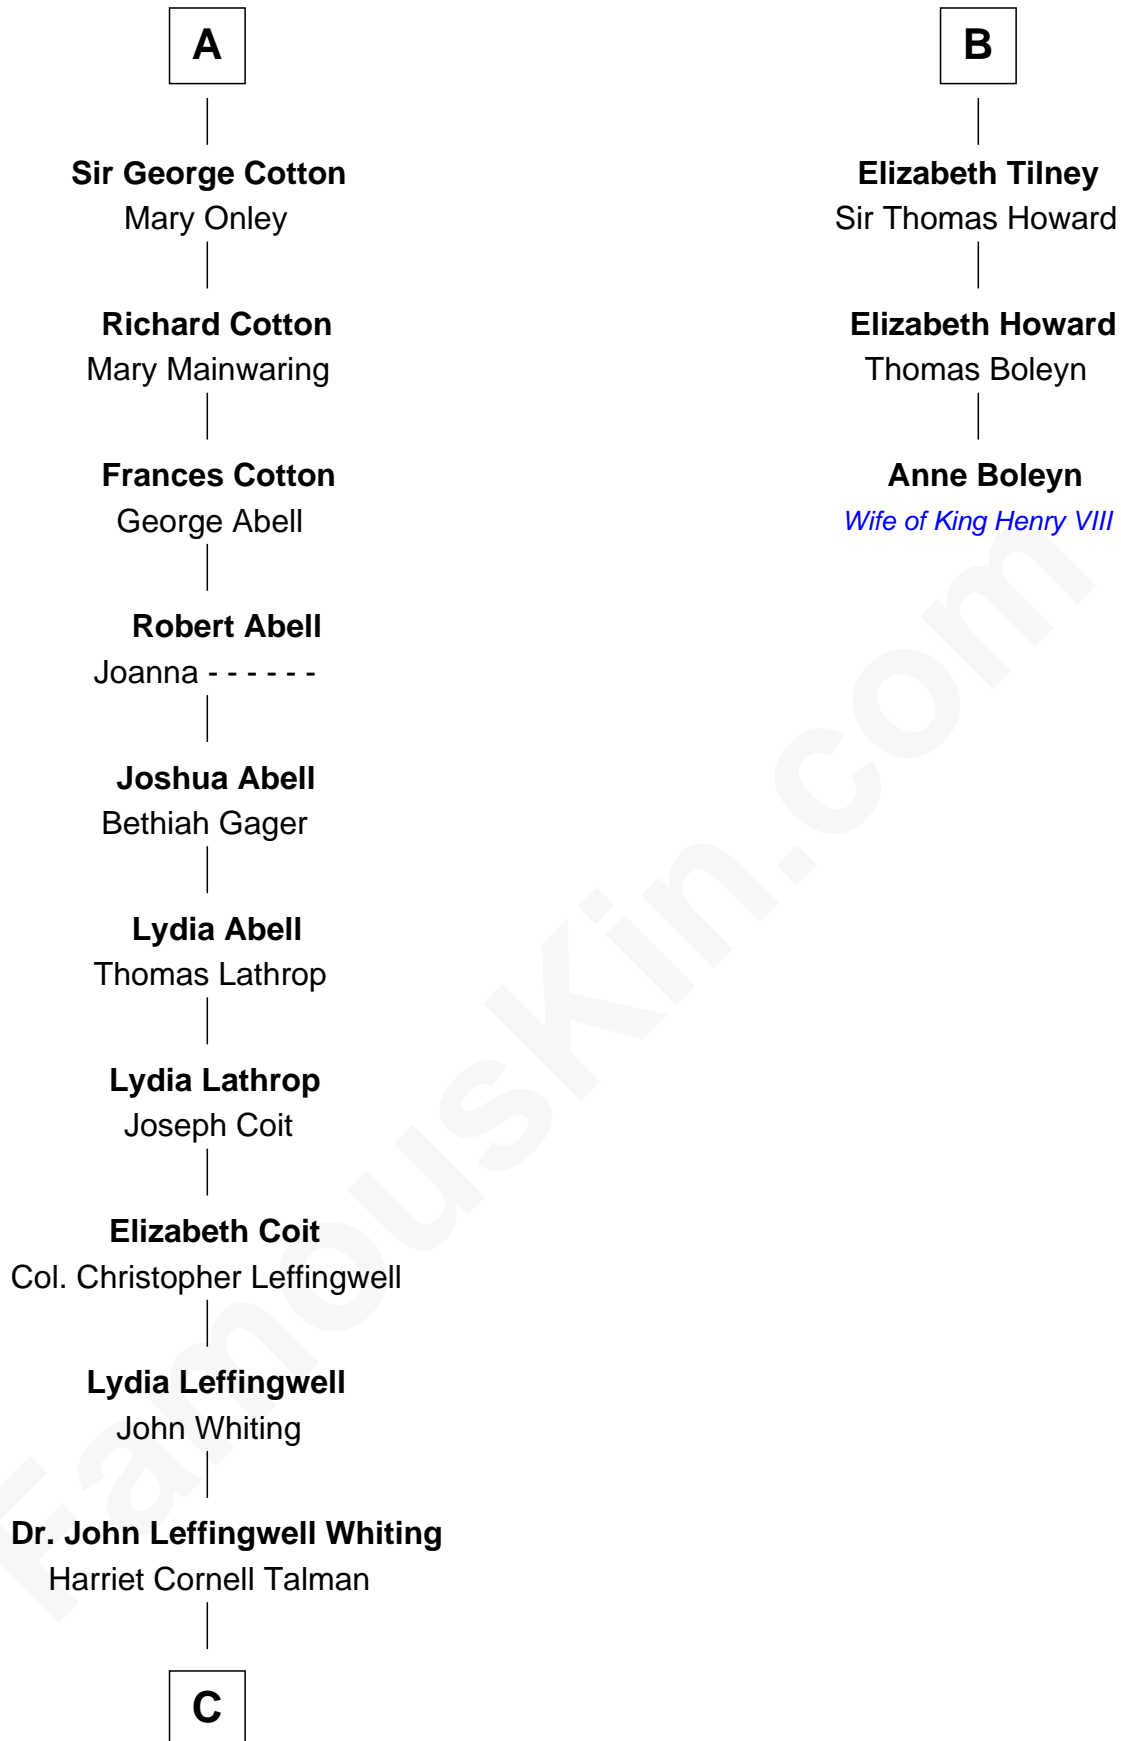

FamousKin.com Relationship Chart of

Adlai Stevenson III

U.S. Senator from Illinois

9th cousin 12 times removed of

Anne Boleyn

2nd Wife of King Henry VIII

Sir William de Cantilupe

Eve de Braiose

C

John Talman Whiting

Mary Sophia Hill

Mary DeGama Whiting

William Borden

John Borden

Ellen Wallace Waller

Ellen Borden