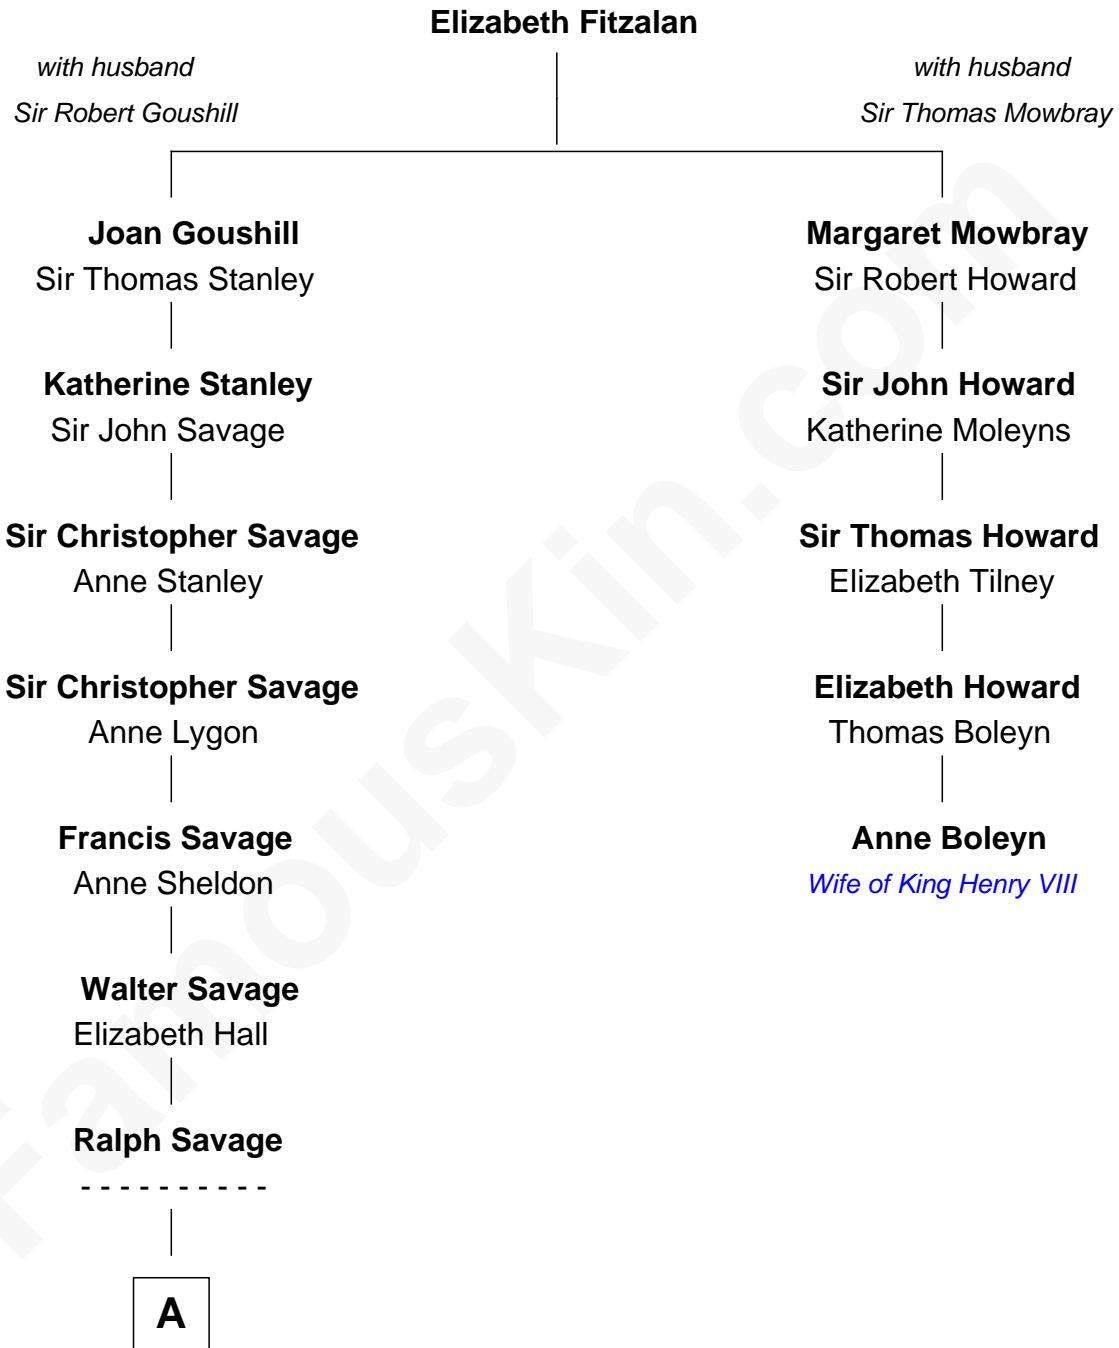

FamousKin.com Relationship Chart of

Adlai Stevenson III

U.S. Senator from Illinois

4th cousin 13 times removed of

Anne Boleyn

2nd Wife of King Henry VIII

A

Anthony Savage

Sarah Constable

Alice Savage

Francis Thornton

Col. Francis Thornton

Mary Taliaferro

Mildred Thornton

Dr. Thomas Walker

Peachy Walker