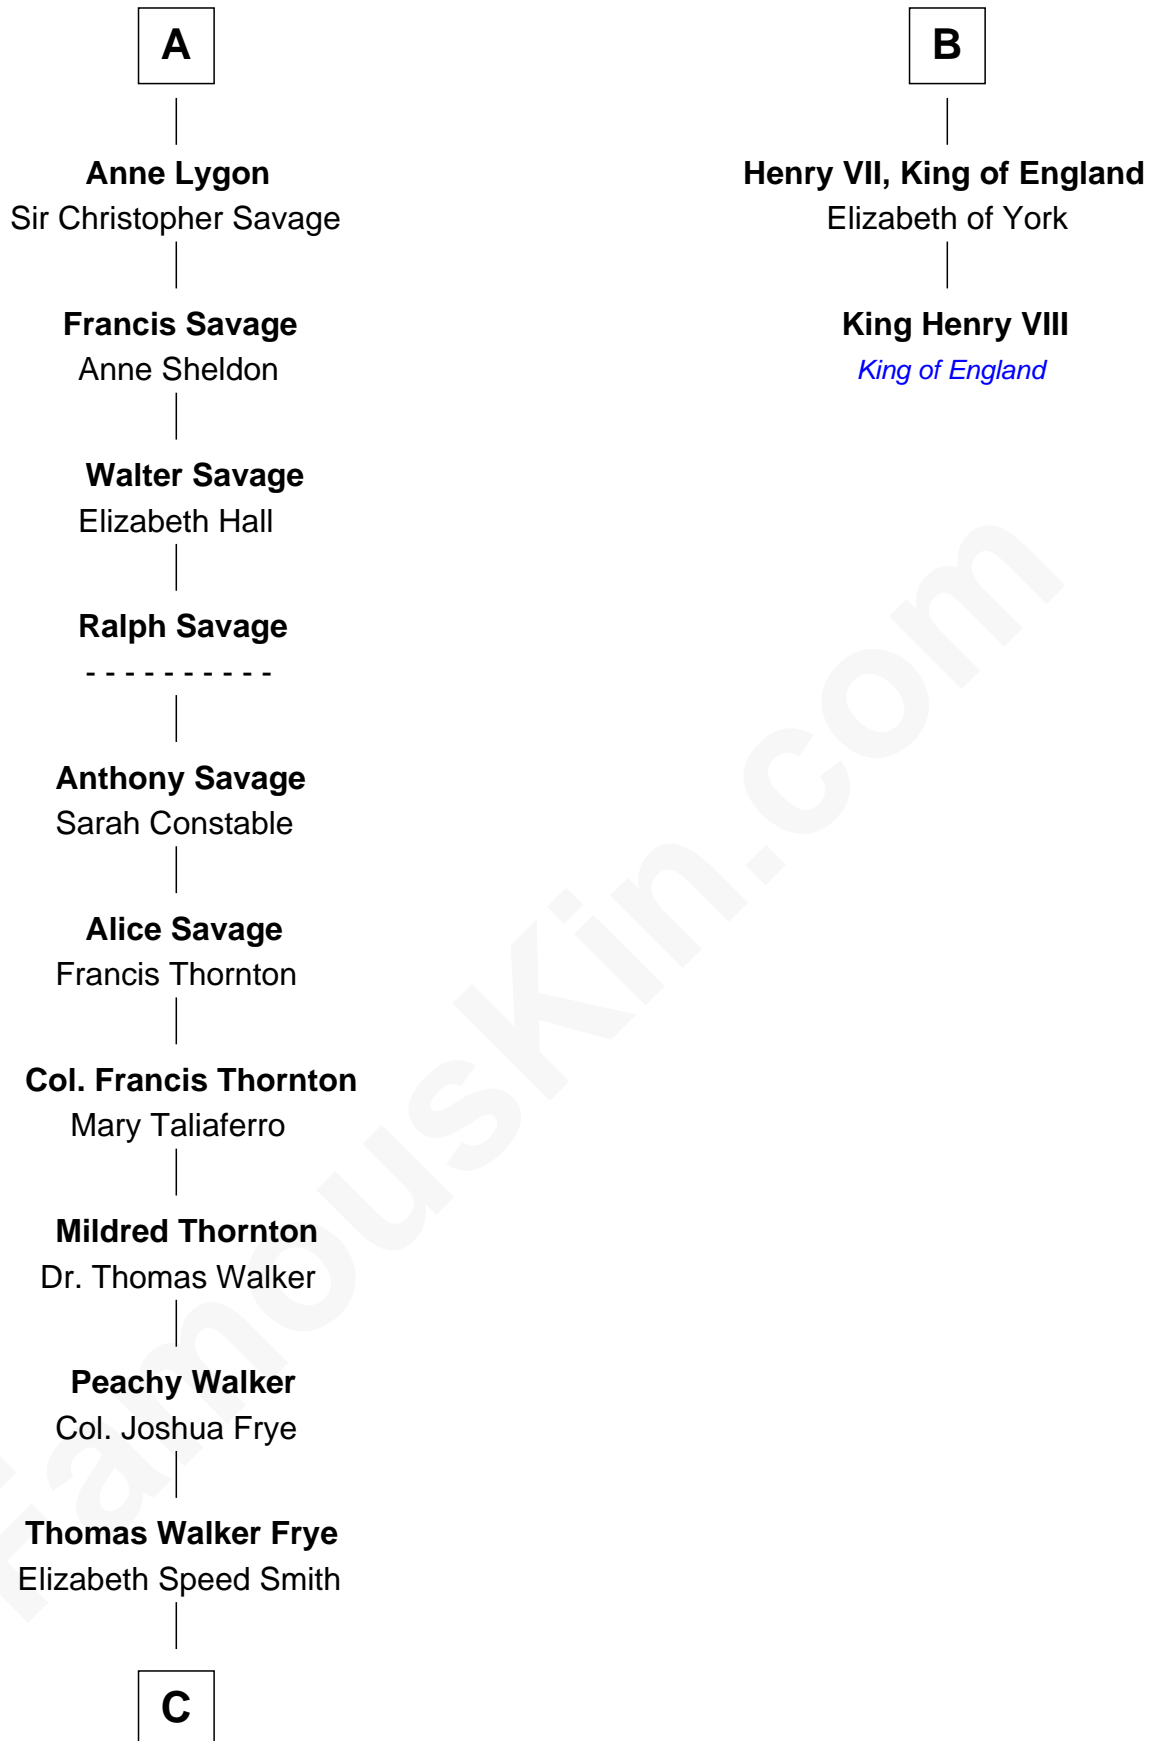

# FamousKin.com Relationship Chart of

**Adlai Stevenson III**

*U.S. Senator from Illinois*

8th cousin 13 times removed of

**King Henry VIII**

*King of England*

**Sir Walter de Beauchamp**

Alice de Tony

**C**

—  
**Mary Peachy Frye**  
Rev. Lewis Warner Green

—  
**Letitia Green**  
Adlai Ewing Stevenson

—  
**Lewis Green Stevenson**  
Helen Louise Davis

—  
**Adlai Ewing Stevenson**  
Ellen Borden

—  
**Adlai Stevenson III**  
*U.S. Senator from Illinois*