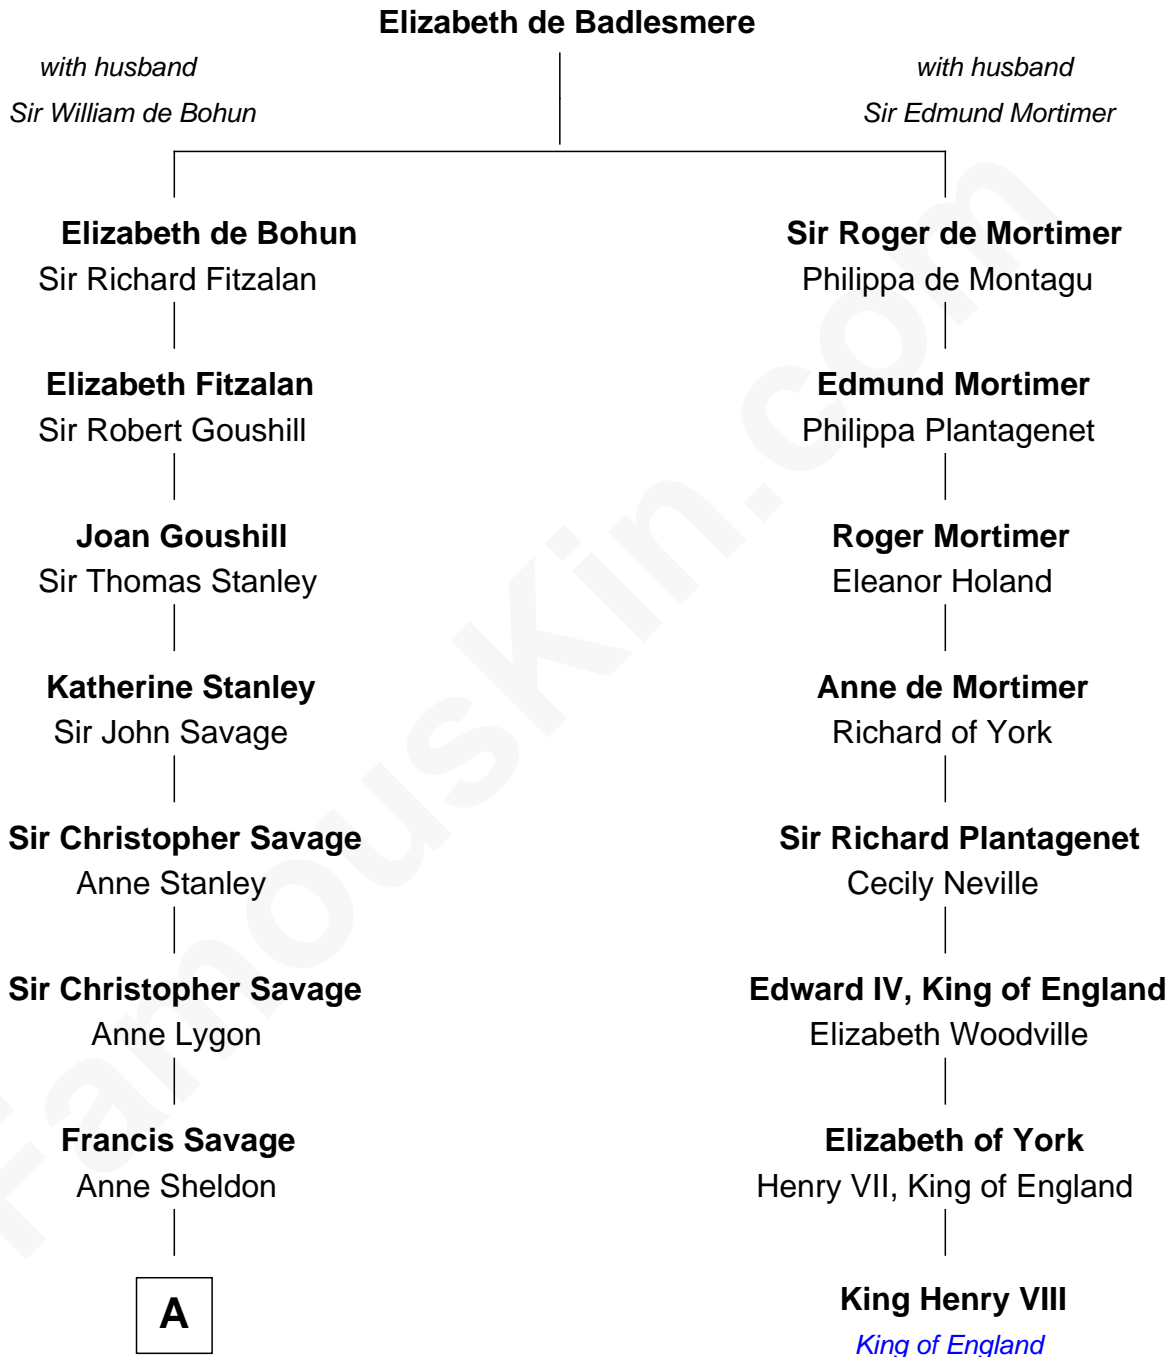

# FamousKin.com Relationship Chart of

**Adlai Stevenson III**

*U.S. Senator from Illinois*

7th cousin 12 times removed of

**King Henry VIII**

*King of England*

**B**

—  
**Lewis Green Stevenson**

Helen Louise Davis

—  
**Adlai Ewing Stevenson**

Ellen Borden

—  
**Adlai Stevenson III**

*U.S. Senator from Illinois*

FamousKin.com