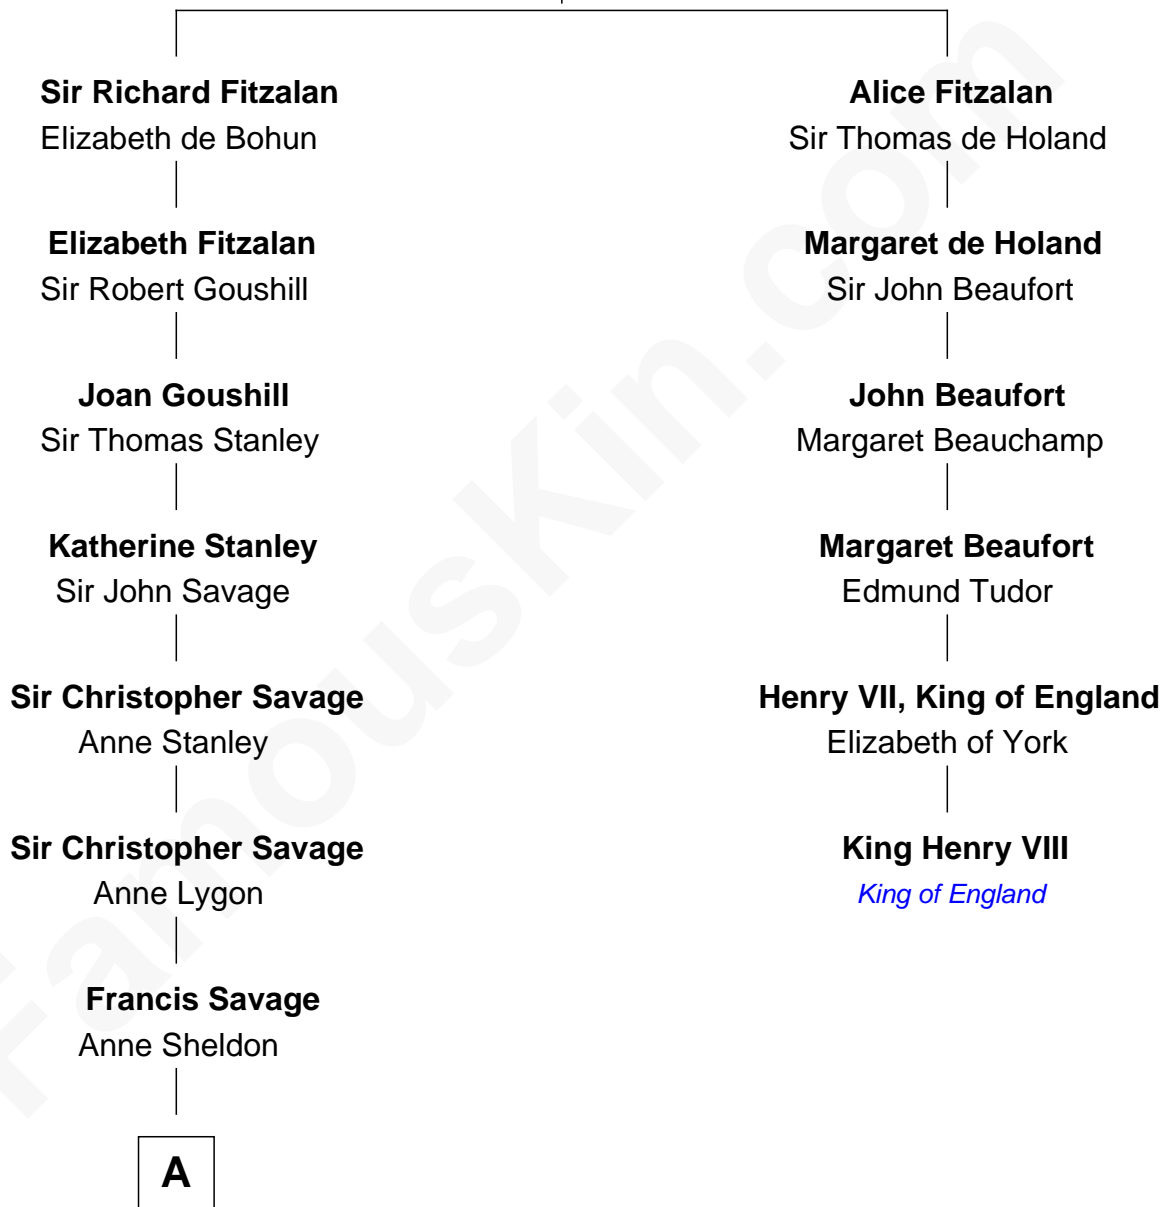

FamousKin.com Relationship Chart of

Adlai Stevenson III

U.S. Senator from Illinois

5th cousin 14 times removed of

King Henry VIII

King of England

Richard Fitzalan
Eleanor Plantagenet

B

—
Lewis Green Stevenson

Helen Louise Davis

—
Adlai Ewing Stevenson

Ellen Borden

—
Adlai Stevenson III

U.S. Senator from Illinois

FamousKin.com