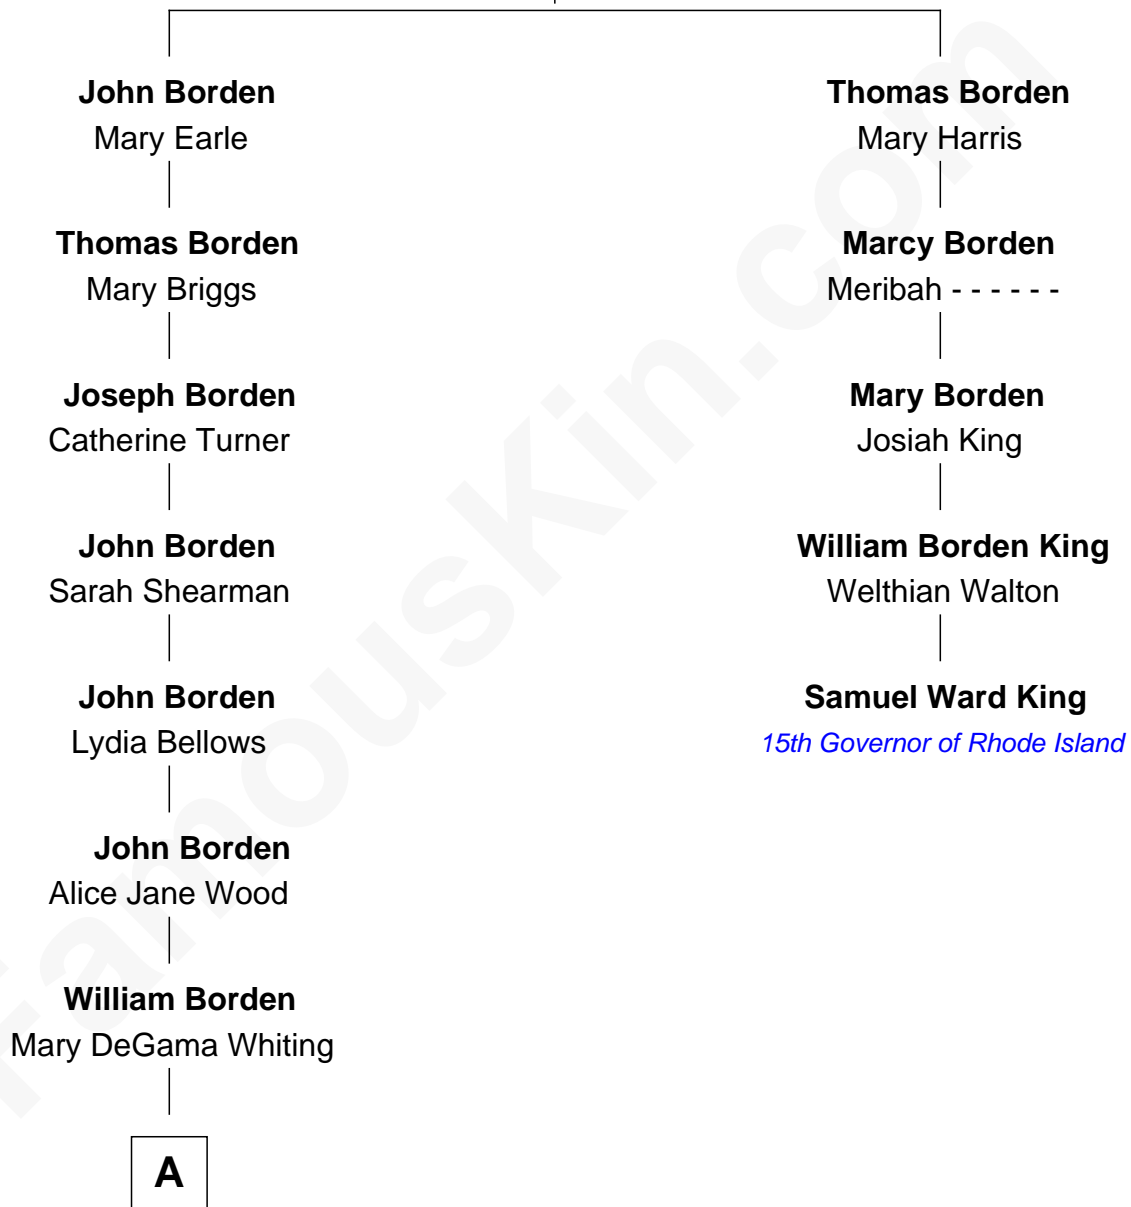

FamousKin.com Relationship Chart of

Adlai Stevenson III

U.S. Senator from Illinois

4th cousin 5 times removed of

Samuel Ward King

15th Governor of Rhode Island

Richard Borden

Joane Fowle

A

—
John Borden

Ellen Wallace Waller

—
Ellen Borden

Adlai Ewing Stevenson

—
Adlai Stevenson III

U.S. Senator from Illinois

FamousKin.com