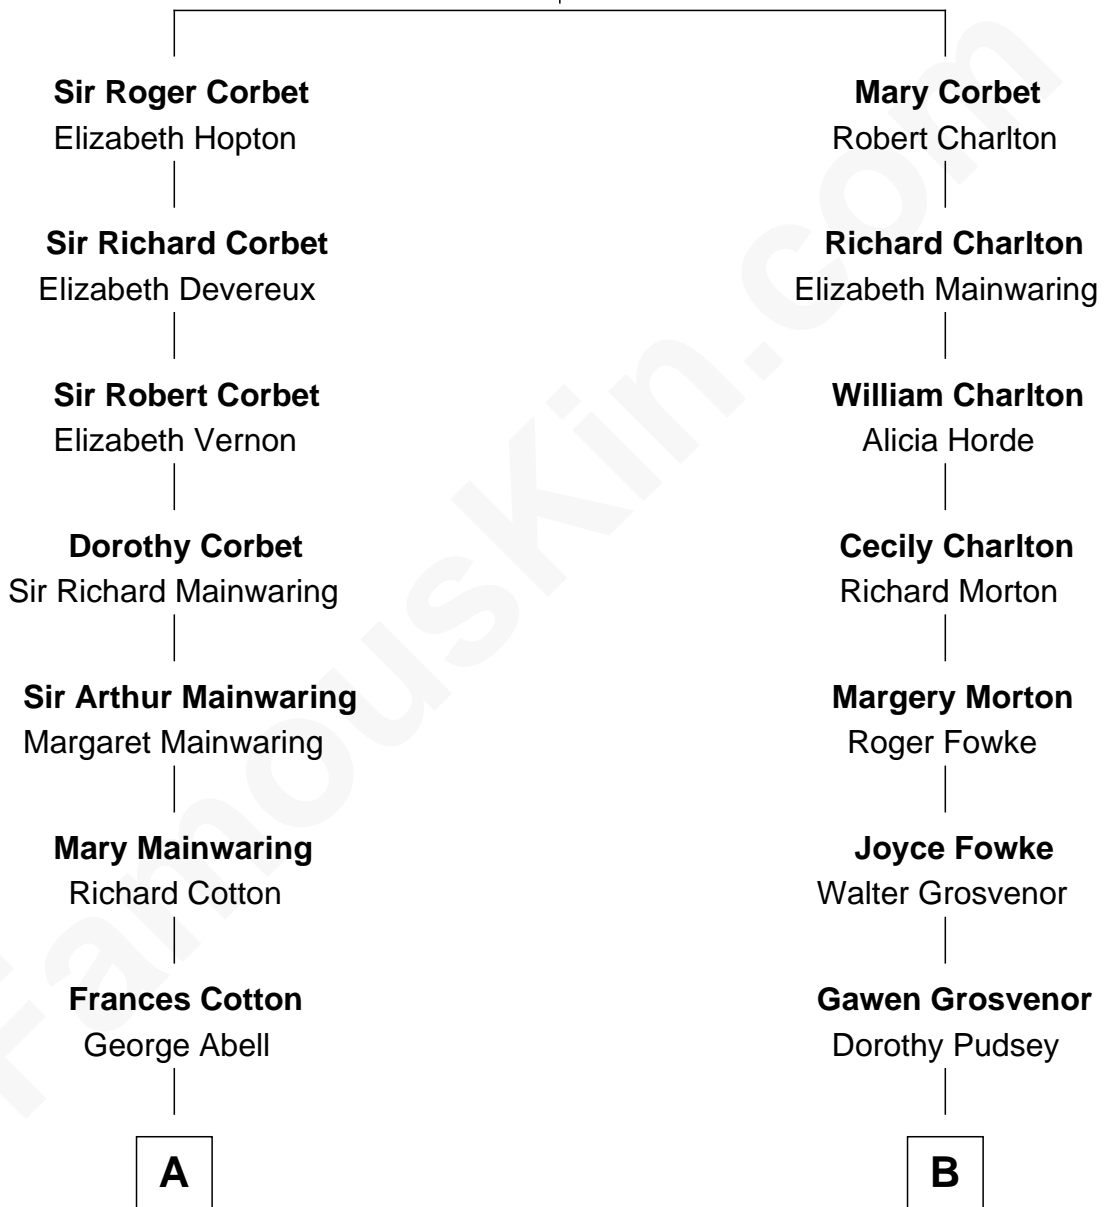

FamousKin.com Relationship Chart of

Adlai Stevenson III

U.S. Senator from Illinois

11th cousin 7 times removed of

Francis Lightfoot Lee

Signer of the Declaration of Independence

Sir Robert Corbet

Margaret - - - - -

C

Ellen Borden

Adlai Ewing Stevenson

Adlai Stevenson III

U.S. Senator from Illinois

FamousKin.com