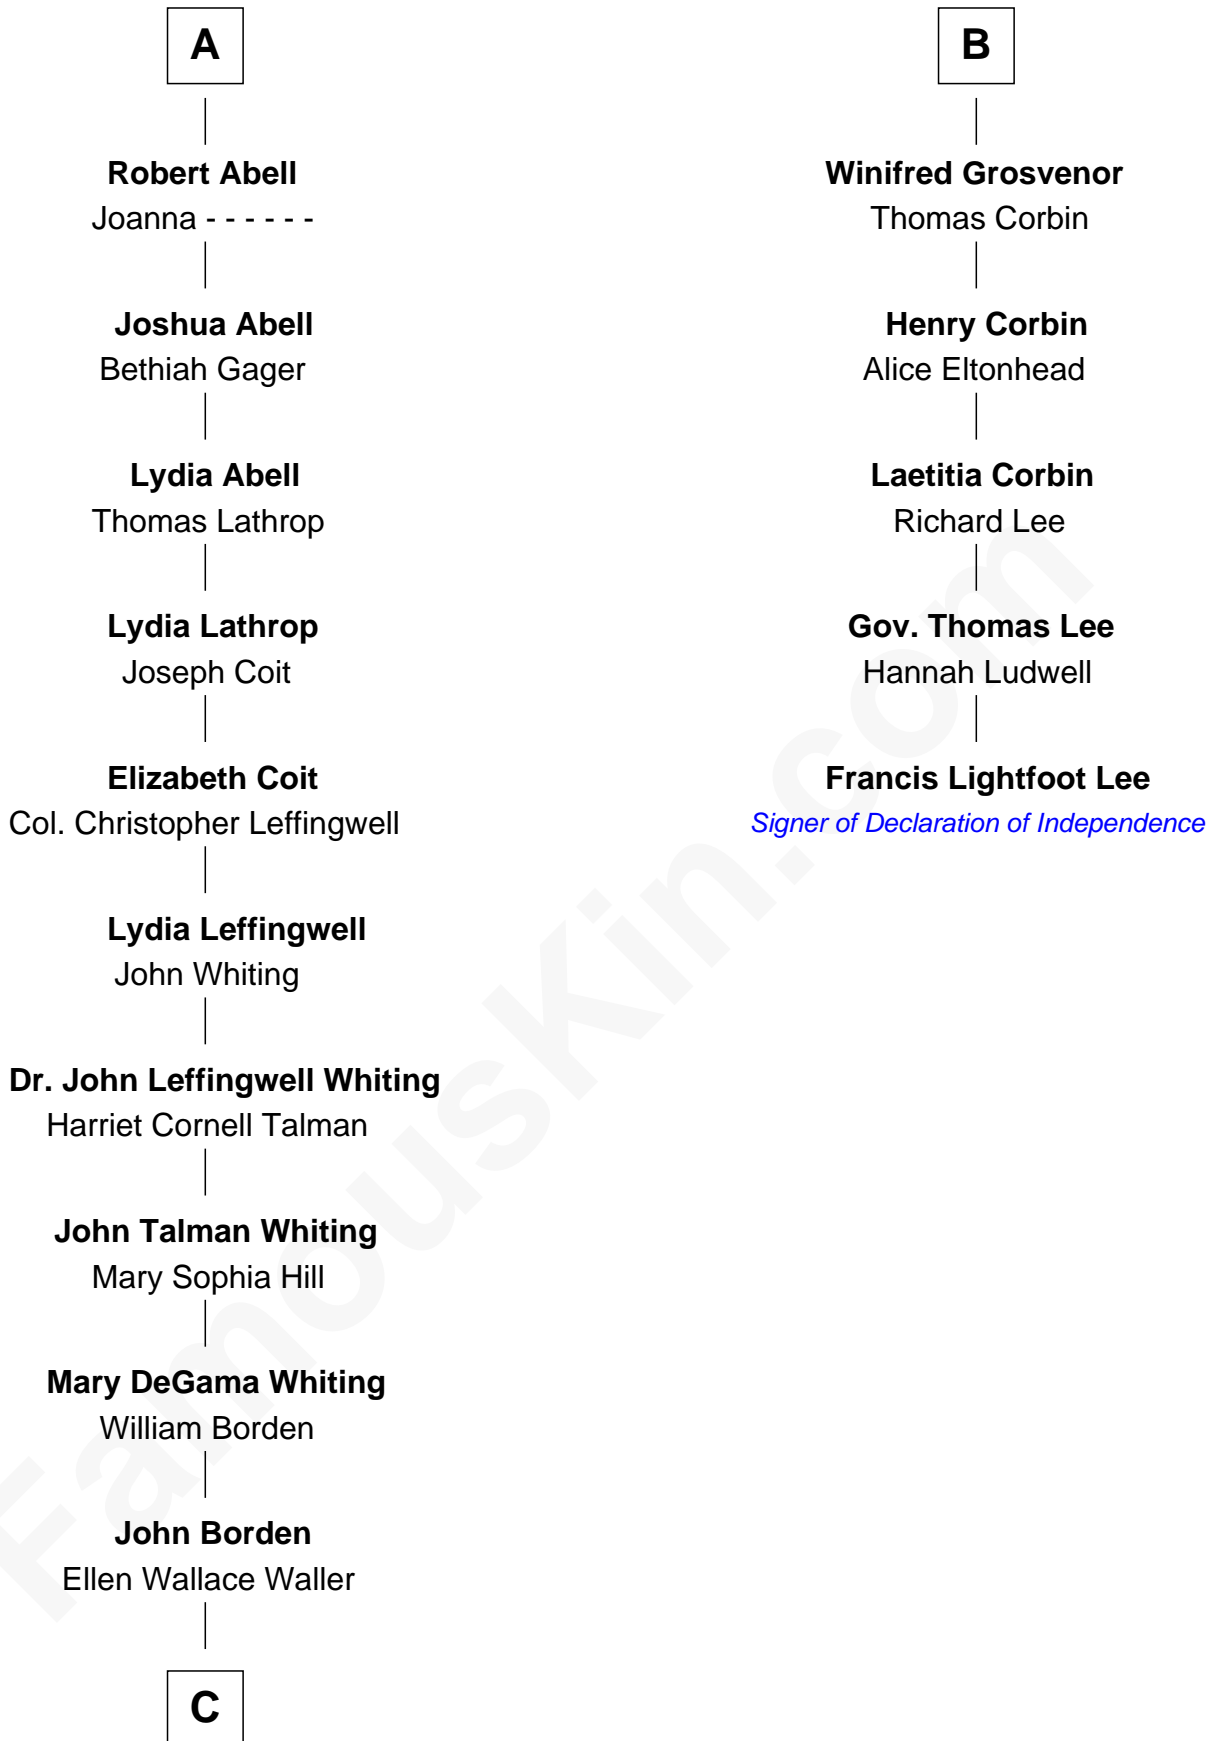

FamousKin.com Relationship Chart of

Adlai Stevenson III

U.S. Senator from Illinois

11th cousin 7 times removed of

Francis Lightfoot Lee

Signer of the Declaration of Independence

Sir Robert Corbet

Margaret - - - - -

C

Ellen Borden

Adlai Ewing Stevenson

Adlai Stevenson III

U.S. Senator from Illinois

FamousKin.com