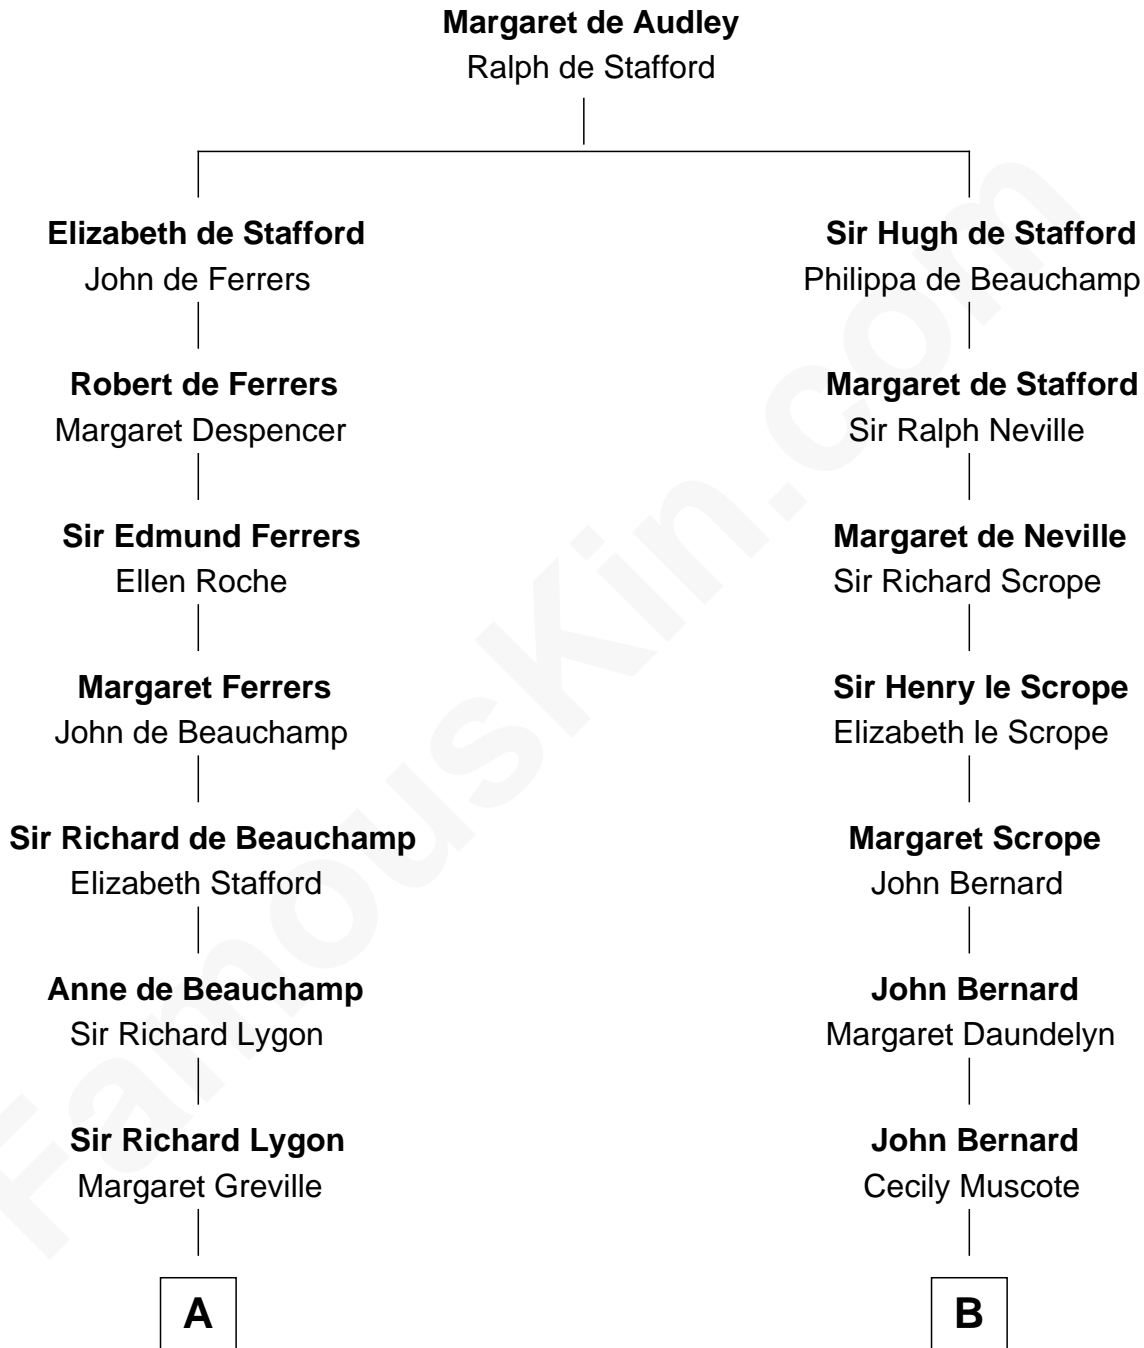

FamousKin.com Relationship Chart of

Adlai Stevenson III

U.S. Senator from Illinois

13th cousin 8 times removed of

Francis Lightfoot Lee

Signer of the Declaration of Independence

C

—
Mary Peachy Frye
Rev. Lewis Warner Green

—
Letitia Green
Adlai Ewing Stevenson

—
Lewis Green Stevenson
Helen Louise Davis

—
Adlai Ewing Stevenson
Ellen Borden

—
Adlai Stevenson III
U.S. Senator from Illinois

FamousKin.com