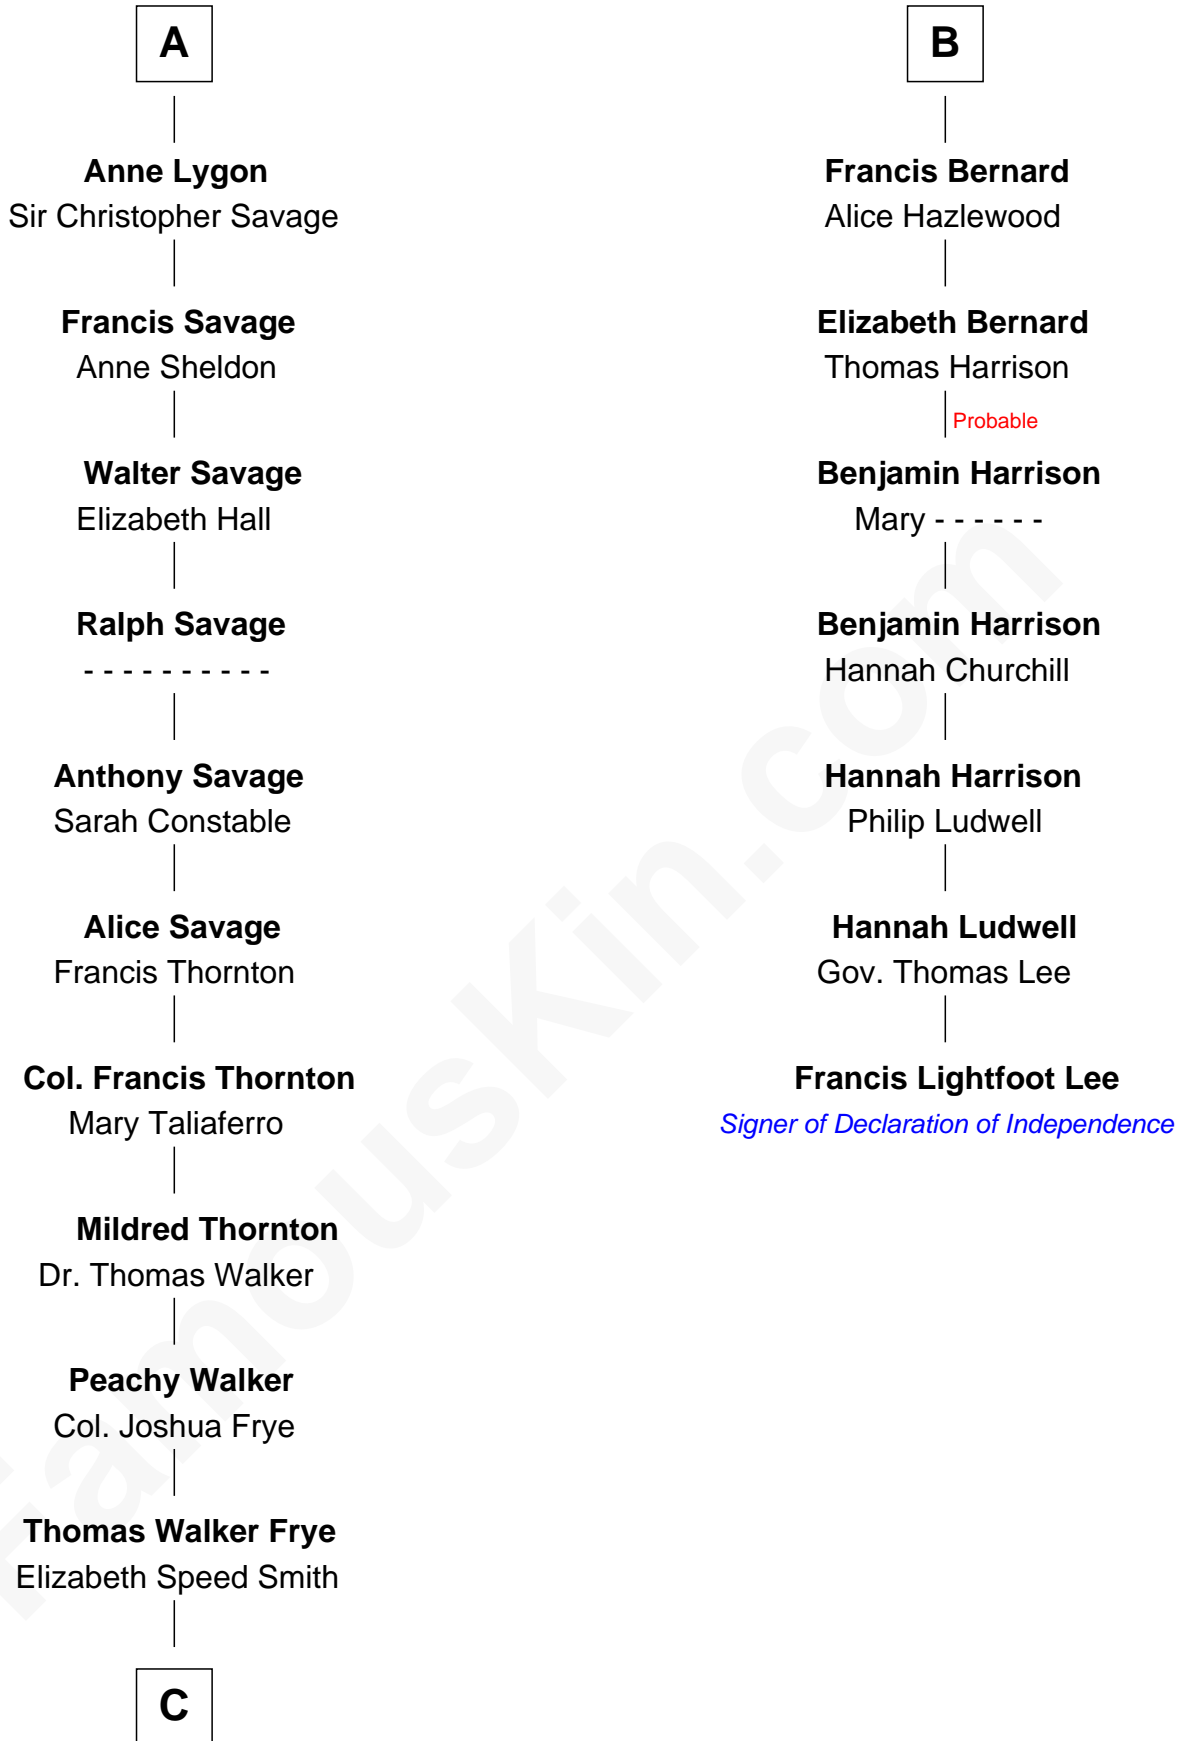

FamousKin.com Relationship Chart of

Adlai Stevenson III

U.S. Senator from Illinois

13th cousin 8 times removed of

Francis Lightfoot Lee

Signer of the Declaration of Independence

C

—
Mary Peachy Frye
Rev. Lewis Warner Green

—
Letitia Green
Adlai Ewing Stevenson

—
Lewis Green Stevenson
Helen Louise Davis

—
Adlai Ewing Stevenson
Ellen Borden

—
Adlai Stevenson III
U.S. Senator from Illinois

FamousKin.com