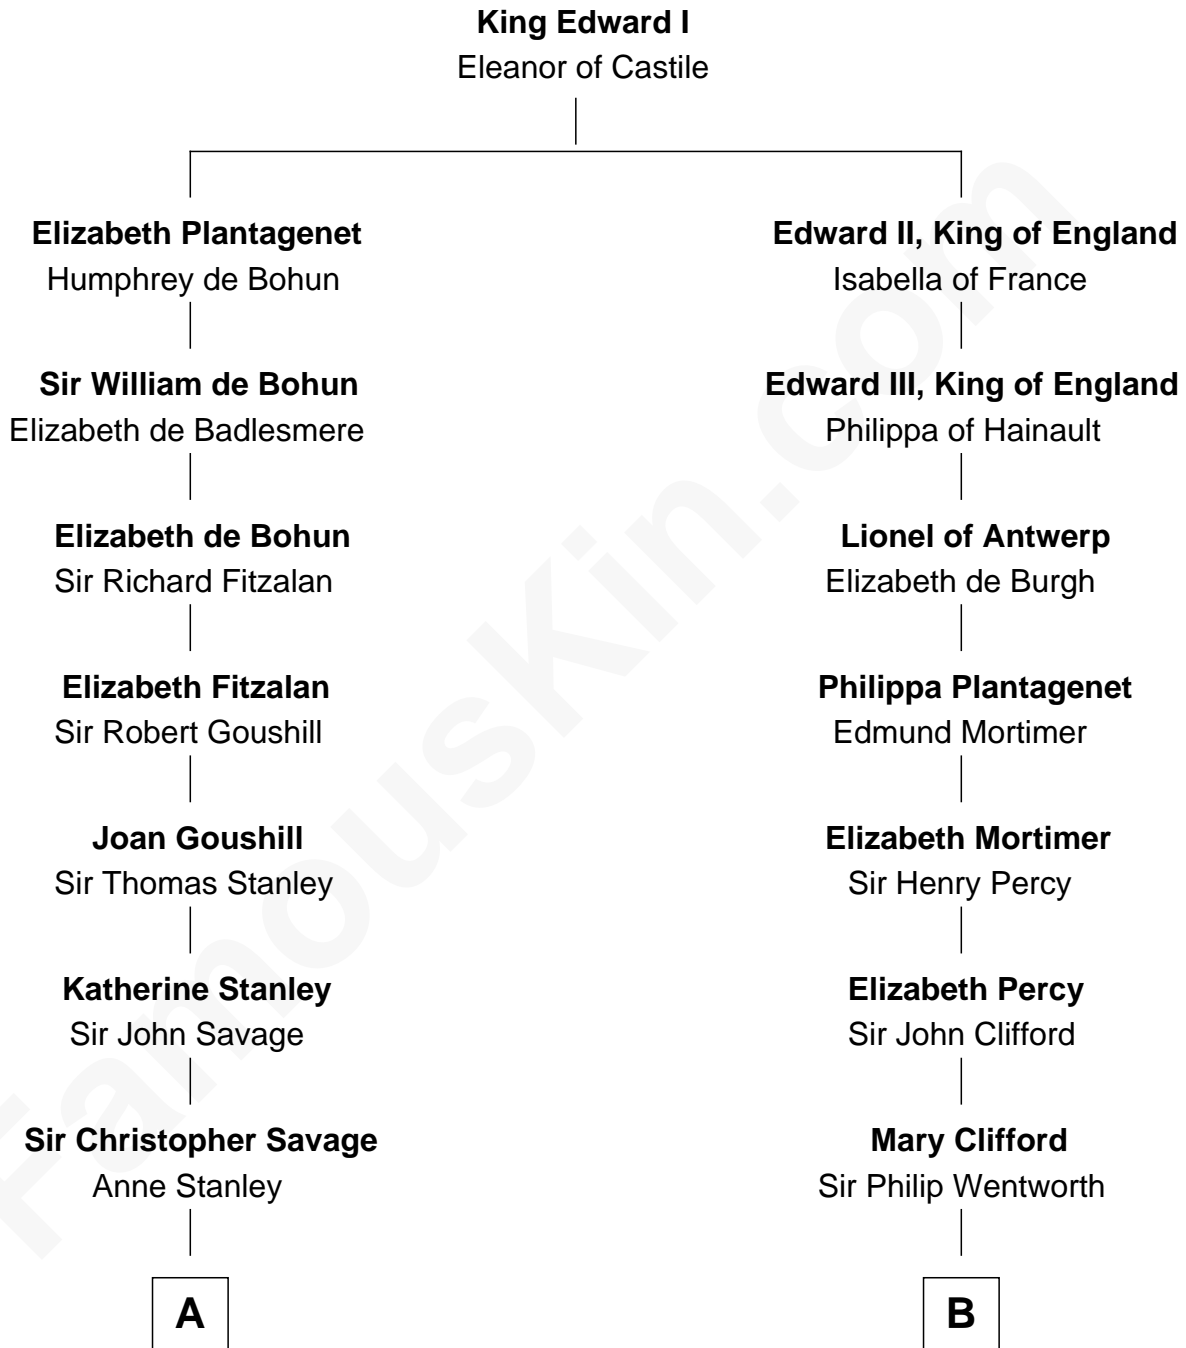

FamousKin.com

Relationship Chart of

Adlai Stevenson III

U.S. Senator from Illinois

9th cousin 12 times removed of

Jane Seymour

3rd Wife of King Henry VIII

C

—
Mary Peachy Frye
Rev. Lewis Warner Green

—
Letitia Green
Adlai Ewing Stevenson

—
Lewis Green Stevenson
Helen Louise Davis

—
Adlai Ewing Stevenson
Ellen Borden

—
Adlai Stevenson III
U.S. Senator from Illinois