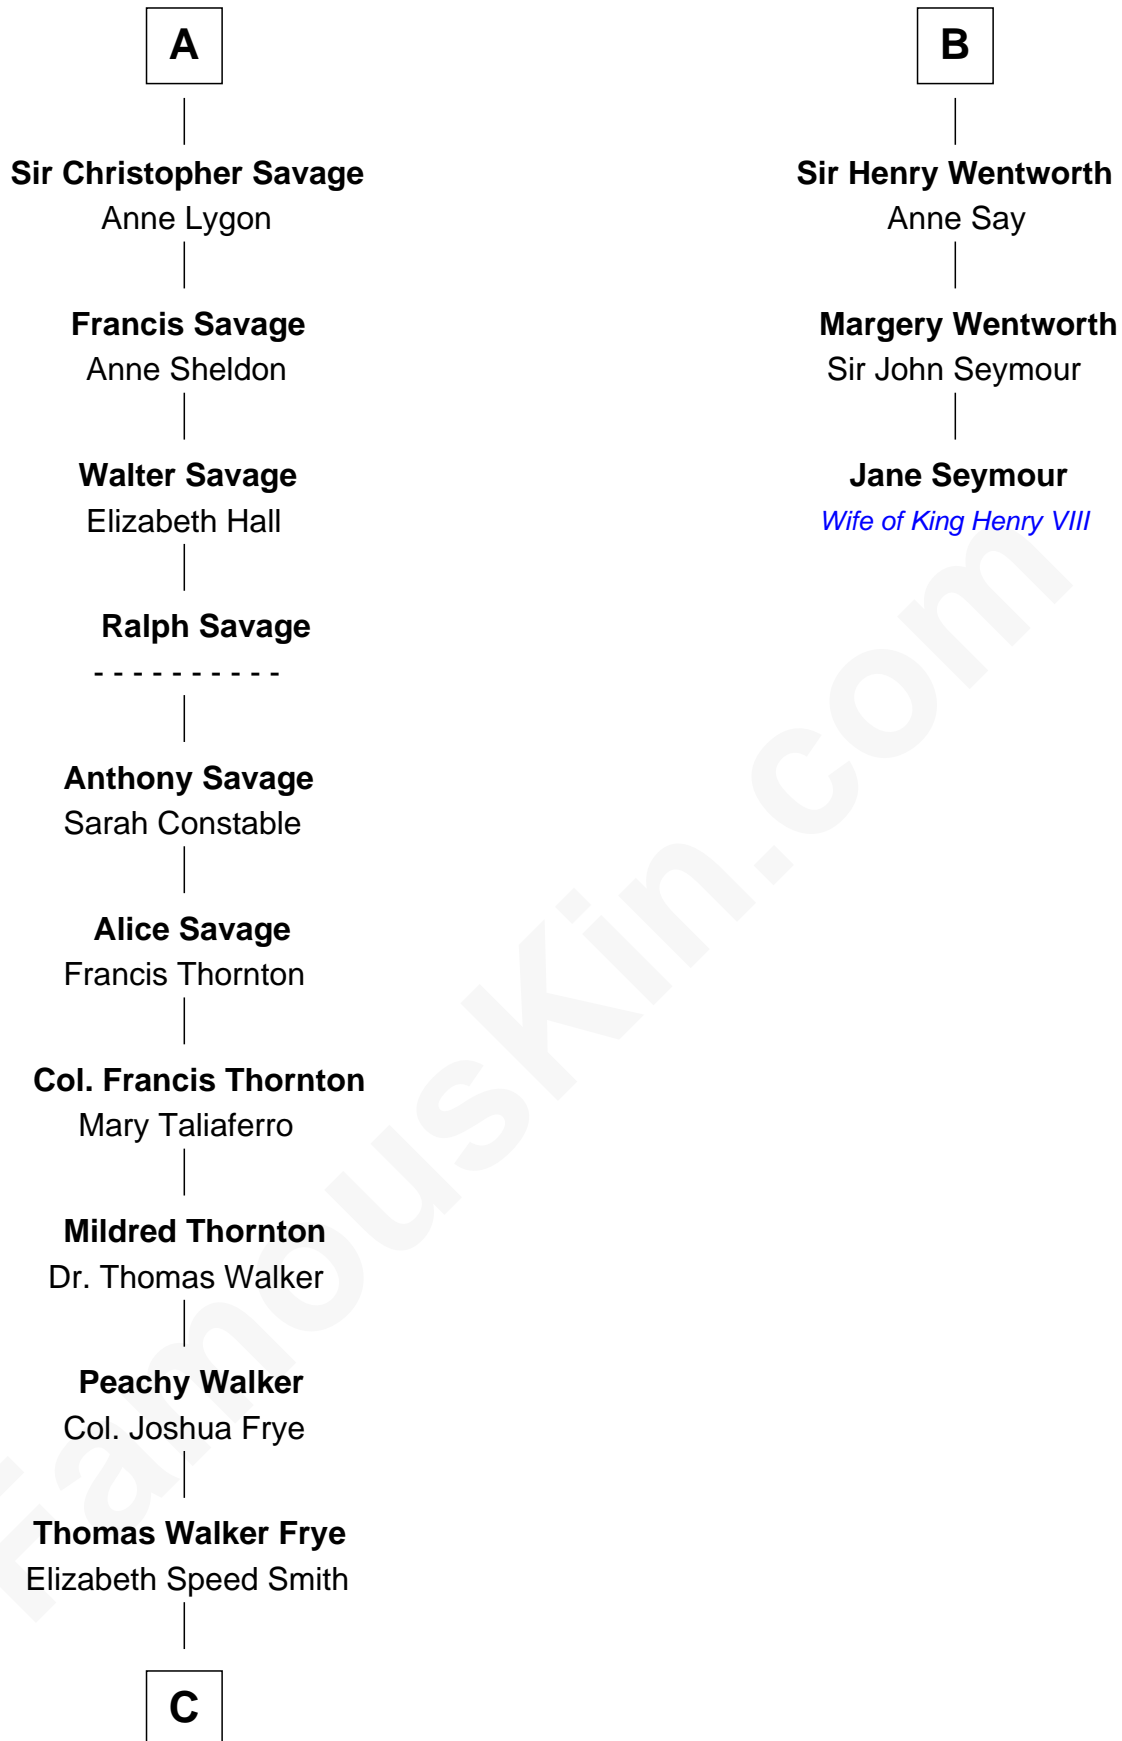

FamousKin.com

Relationship Chart of

Adlai Stevenson III

U.S. Senator from Illinois

9th cousin 12 times removed of

Jane Seymour

3rd Wife of King Henry VIII

C

—
Mary Peachy Frye
Rev. Lewis Warner Green

—
Letitia Green
Adlai Ewing Stevenson

—
Lewis Green Stevenson
Helen Louise Davis

—
Adlai Ewing Stevenson
Ellen Borden

—
Adlai Stevenson III
U.S. Senator from Illinois