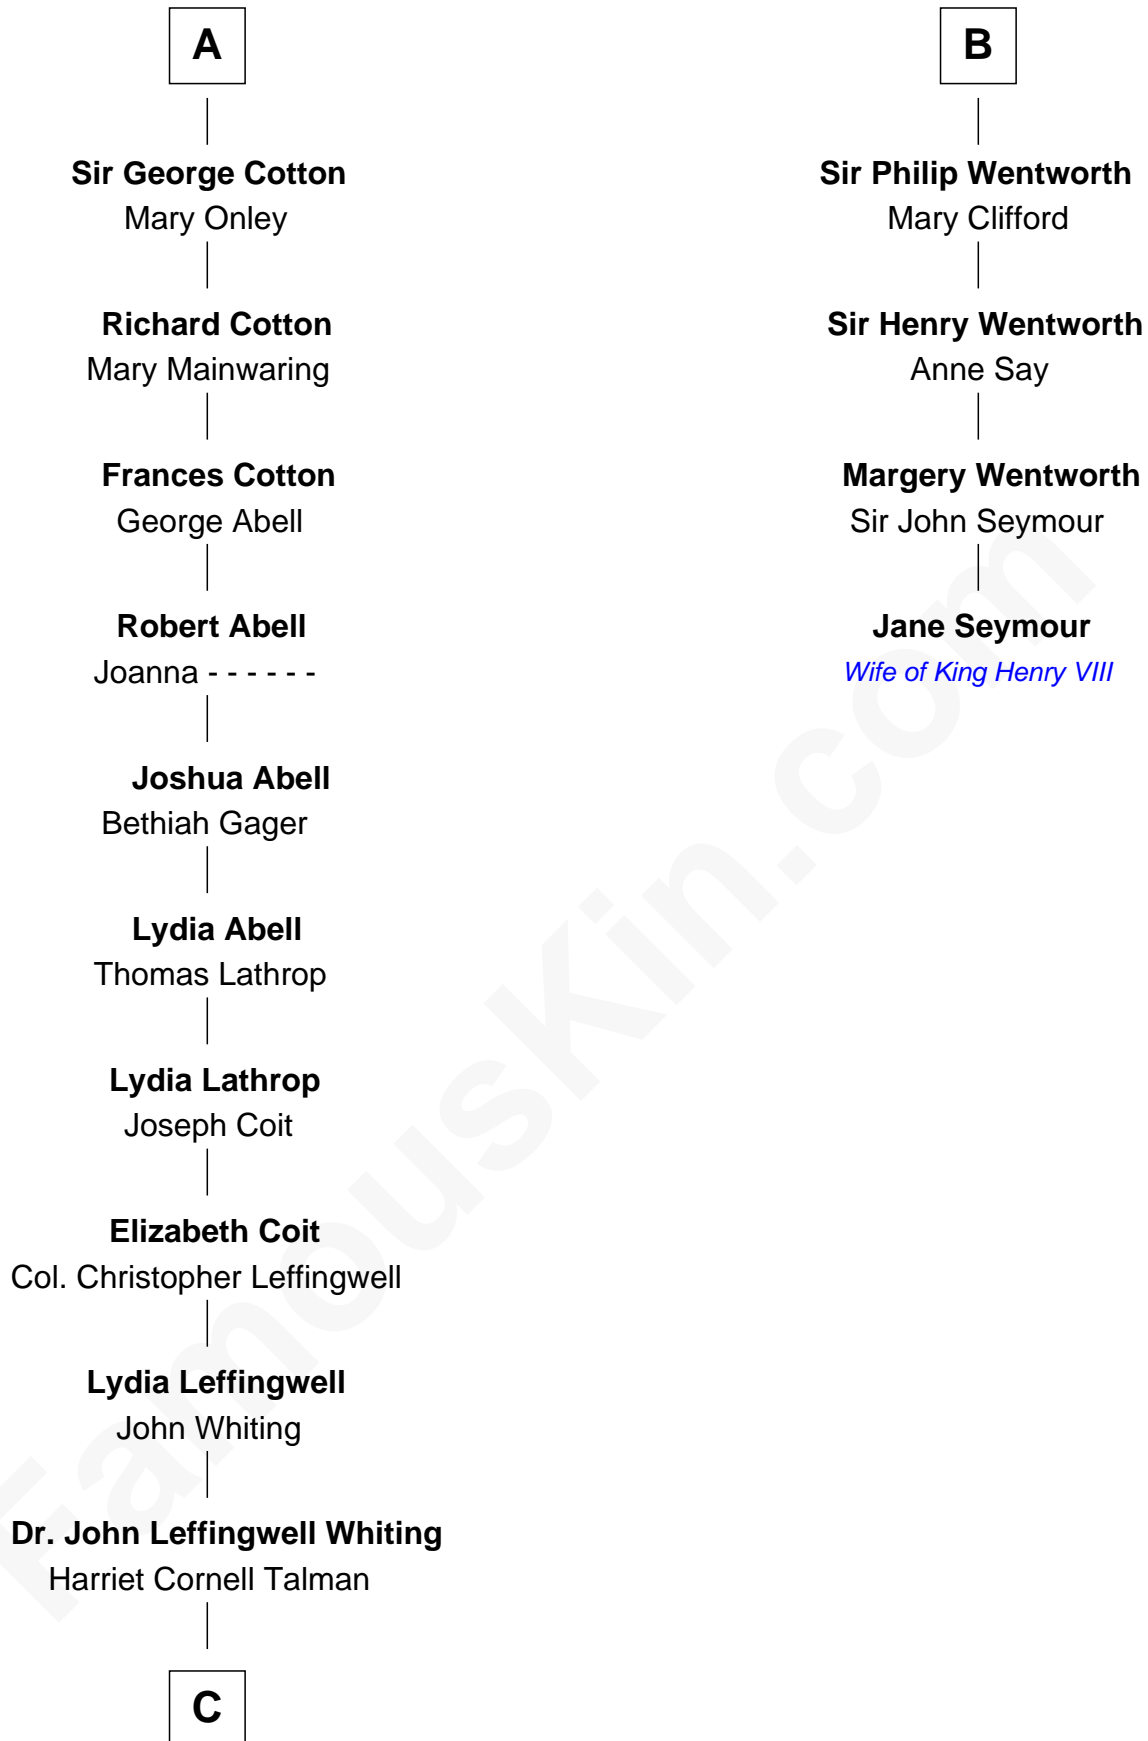

**FamousKin.com**  
**Relationship Chart of**  
**Adlai Stevenson III**  
*U.S. Senator from Illinois*

**10th cousin 11 times removed of**  
**Jane Seymour**  
*3rd Wife of King Henry VIII*

**C**

John Talman Whiting

Mary Sophia Hill

Mary DeGama Whiting

William Borden

John Borden

Ellen Wallace Waller

Ellen Borden

Adlai Ewing Stevenson

Adlai Stevenson III

*U.S. Senator from Illinois*

FamousKin.com