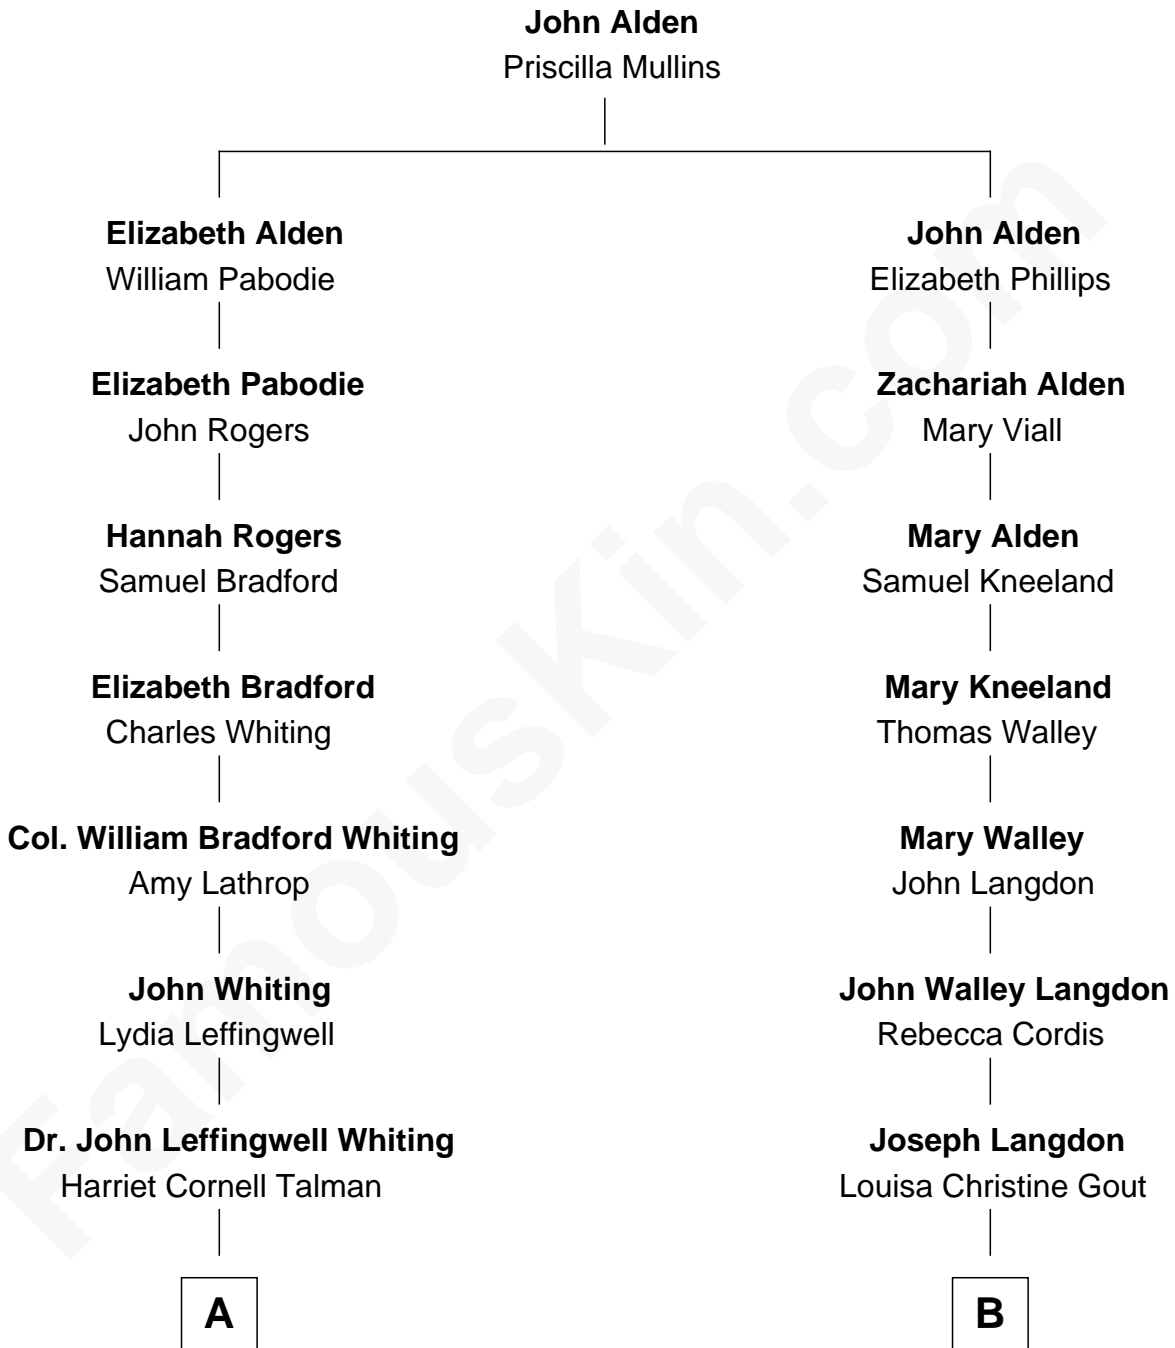

# FamousKin.com Relationship Chart of

**Adlai Stevenson III**

*U.S. Senator from Illinois*

11th cousin of

**Benedict Cumberbatch**

*Movie, Television and Stage Actor*

**A**

**John Talman Whiting**

Mary Sophia Hill

**Mary DeGama Whiting**

William Borden

**John Borden**

Ellen Wallace Waller

**Ellen Borden**

Adlai Ewing Stevenson

**Adlai Stevenson III**

*U.S. Senator from Illinois*

**B**

**Ida Josephine Langdon**

Thomas Bowen Rees

**Hélène Gertrude Rees**

Henry Alfred Cumberbatch

**Henry Carlton Cumberbatch**

Pauline Ellen Laing Congdon