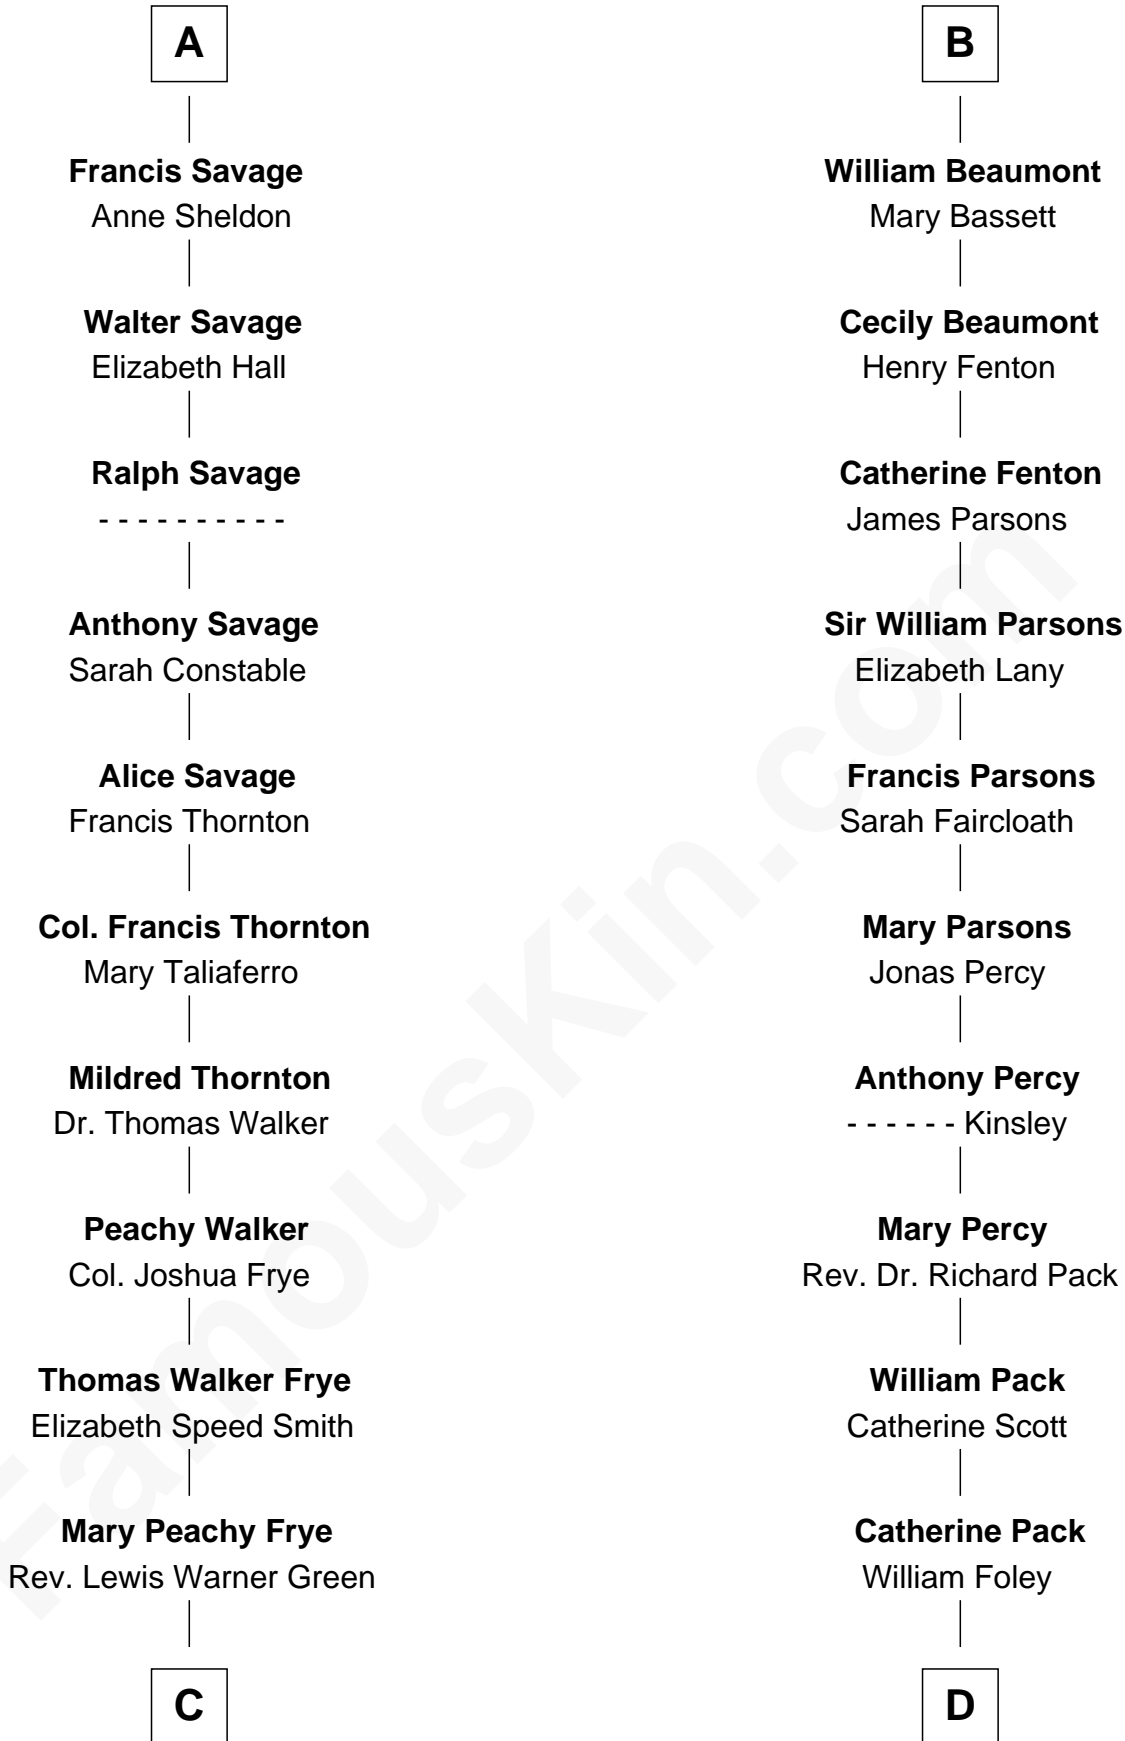

FamousKin.com Relationship Chart of

Adlai Stevenson III

U.S. Senator from Illinois

18th cousin 2 times removed of

Sir Arthur Conan Doyle

Author, "Sherlock Holmes"

Humphrey de Bohun

Elizabeth Plantagenet

Sir William de Bohun
Elizabeth de Badlesmere

Elizabeth de Bohun
Sir Richard Fitzalan

Elizabeth Fitzalan
Sir Robert Goushill

Joan Goushill
Sir Thomas Stanley

Katherine Stanley
Sir John Savage

Sir Christopher Savage
Anne Stanley

Sir Christopher Savage
Anne Lygon

A

Eleanor de Bohun
Sir James le Boteler

Pernel le Boteler
Sir Gilbert Talbot

Elizabeth Talbot
Sir Henry de Grey

Margaret de Grey
Sir John Darcy

John Darcy
Joan de Greystoke

Joan Darcy
John Beaumont

George Beaumont
Joan Pauncefoot

B

FamousKin.com