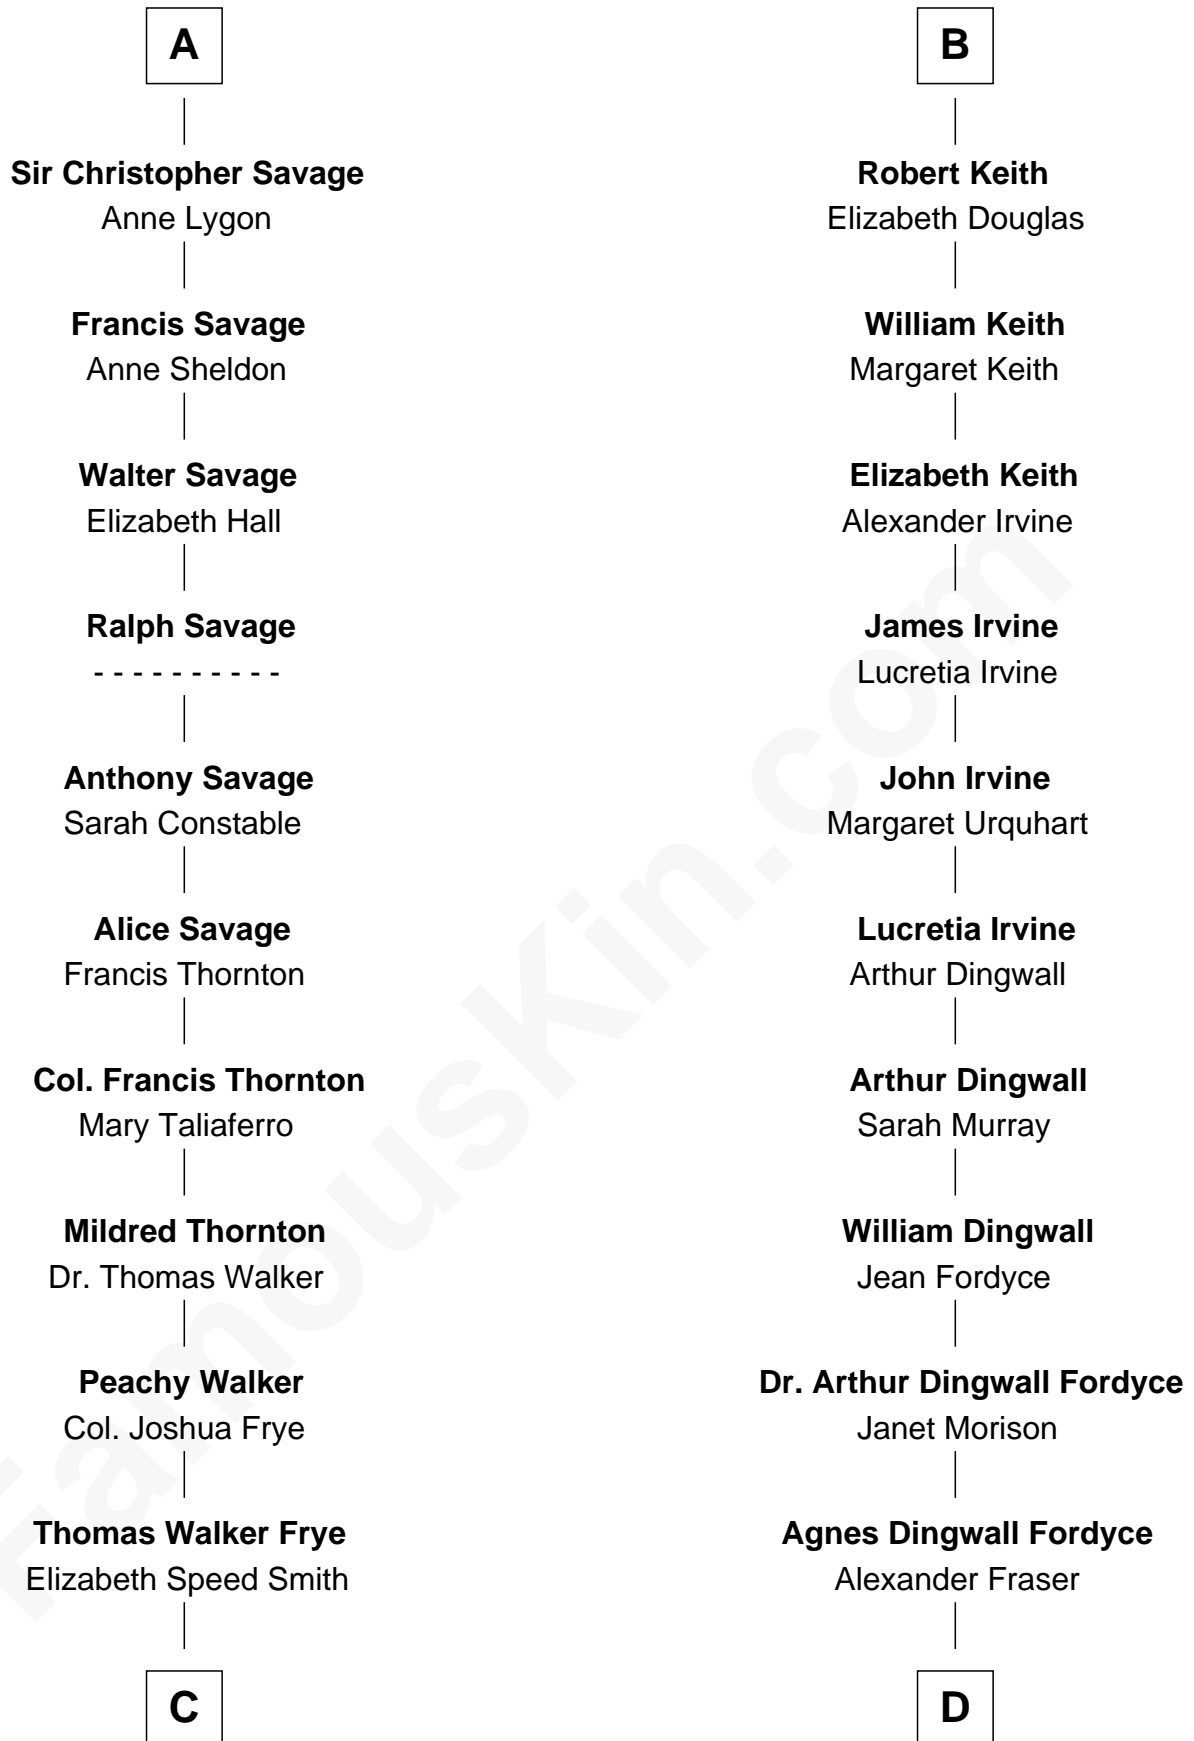

FamousKin.com Relationship Chart of

Adlai Stevenson III

U.S. Senator from Illinois

20th cousin 1 time removed of

Alan Turing

WWII Codebreaker of Nazi Enigma Machine

C

Mary Peachy Frye
Rev. Lewis Warner Green

Letitia Green
Adlai Ewing Stevenson

Lewis Green Stevenson
Helen Louise Davis

Adlai Ewing Stevenson
Ellen Borden

Adlai Stevenson III
U.S. Senator from Illinois

D

Jean Stewart Fraser
John Robert Turing

Rev. John Robert Turing
Fanny Montague Boyd