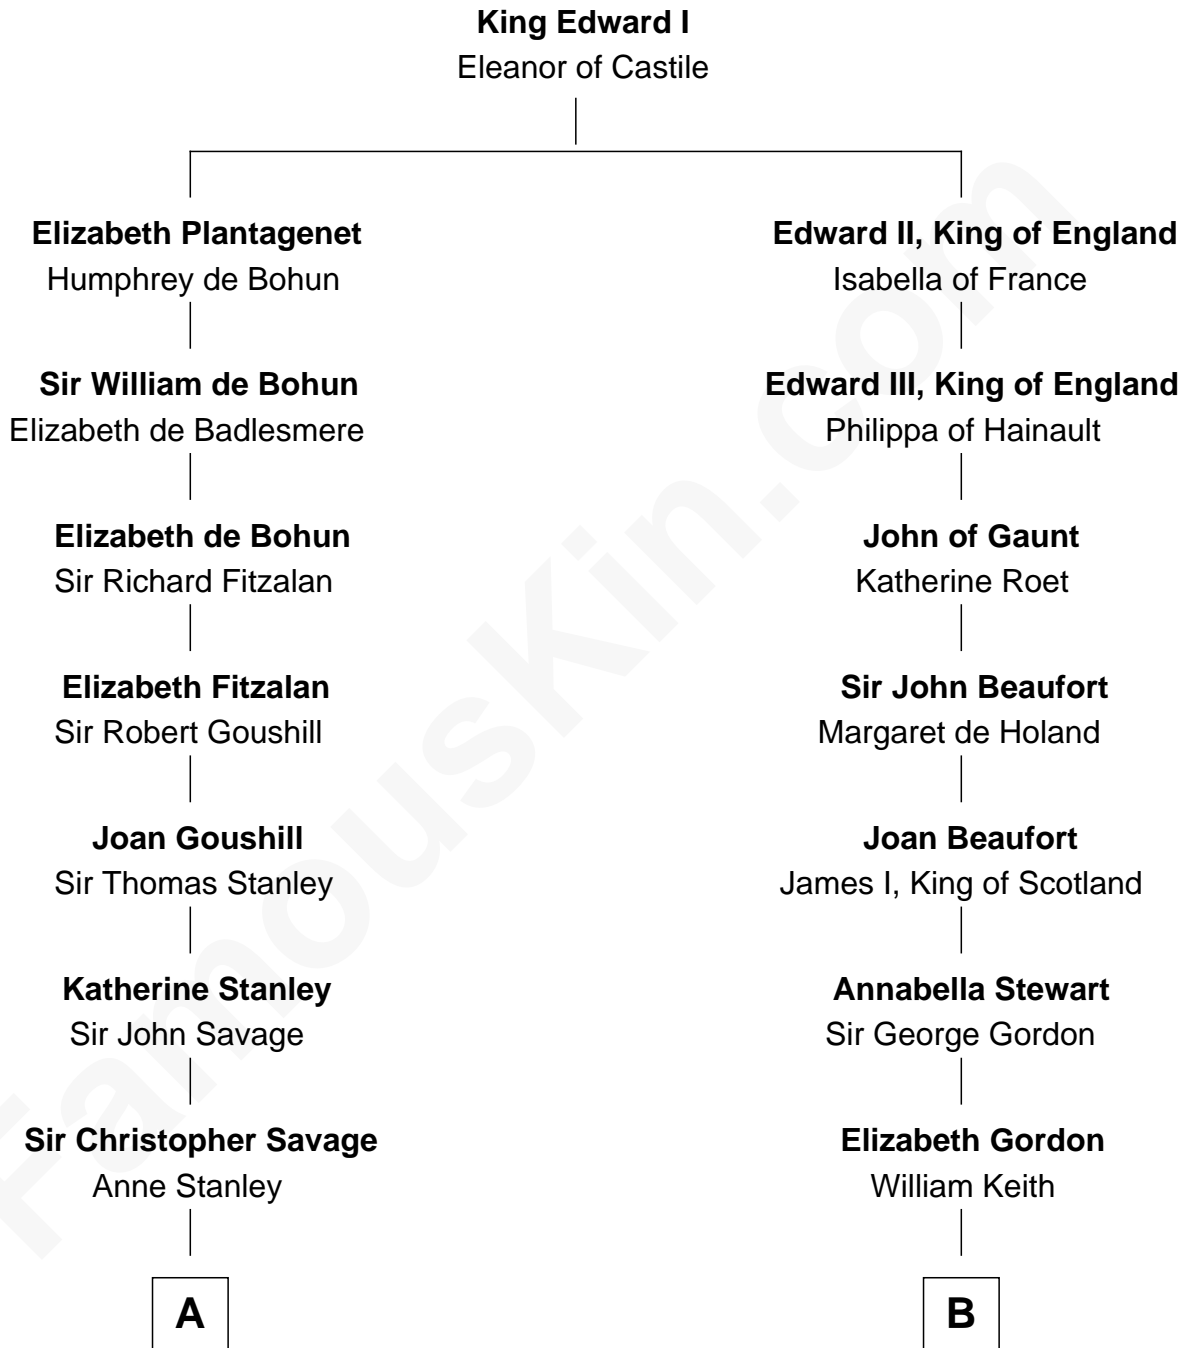

FamousKin.com Relationship Chart of

Adlai Stevenson III

U.S. Senator from Illinois

20th cousin 1 time removed of

Alan Turing

WWII Codebreaker of Nazi Enigma Machine

C

Mary Peachy Frye
Rev. Lewis Warner Green

Letitia Green
Adlai Ewing Stevenson

Lewis Green Stevenson
Helen Louise Davis

Adlai Ewing Stevenson
Ellen Borden

Adlai Stevenson III
U.S. Senator from Illinois

D

Jean Stewart Fraser
John Robert Turing

Rev. John Robert Turing
Fanny Montague Boyd