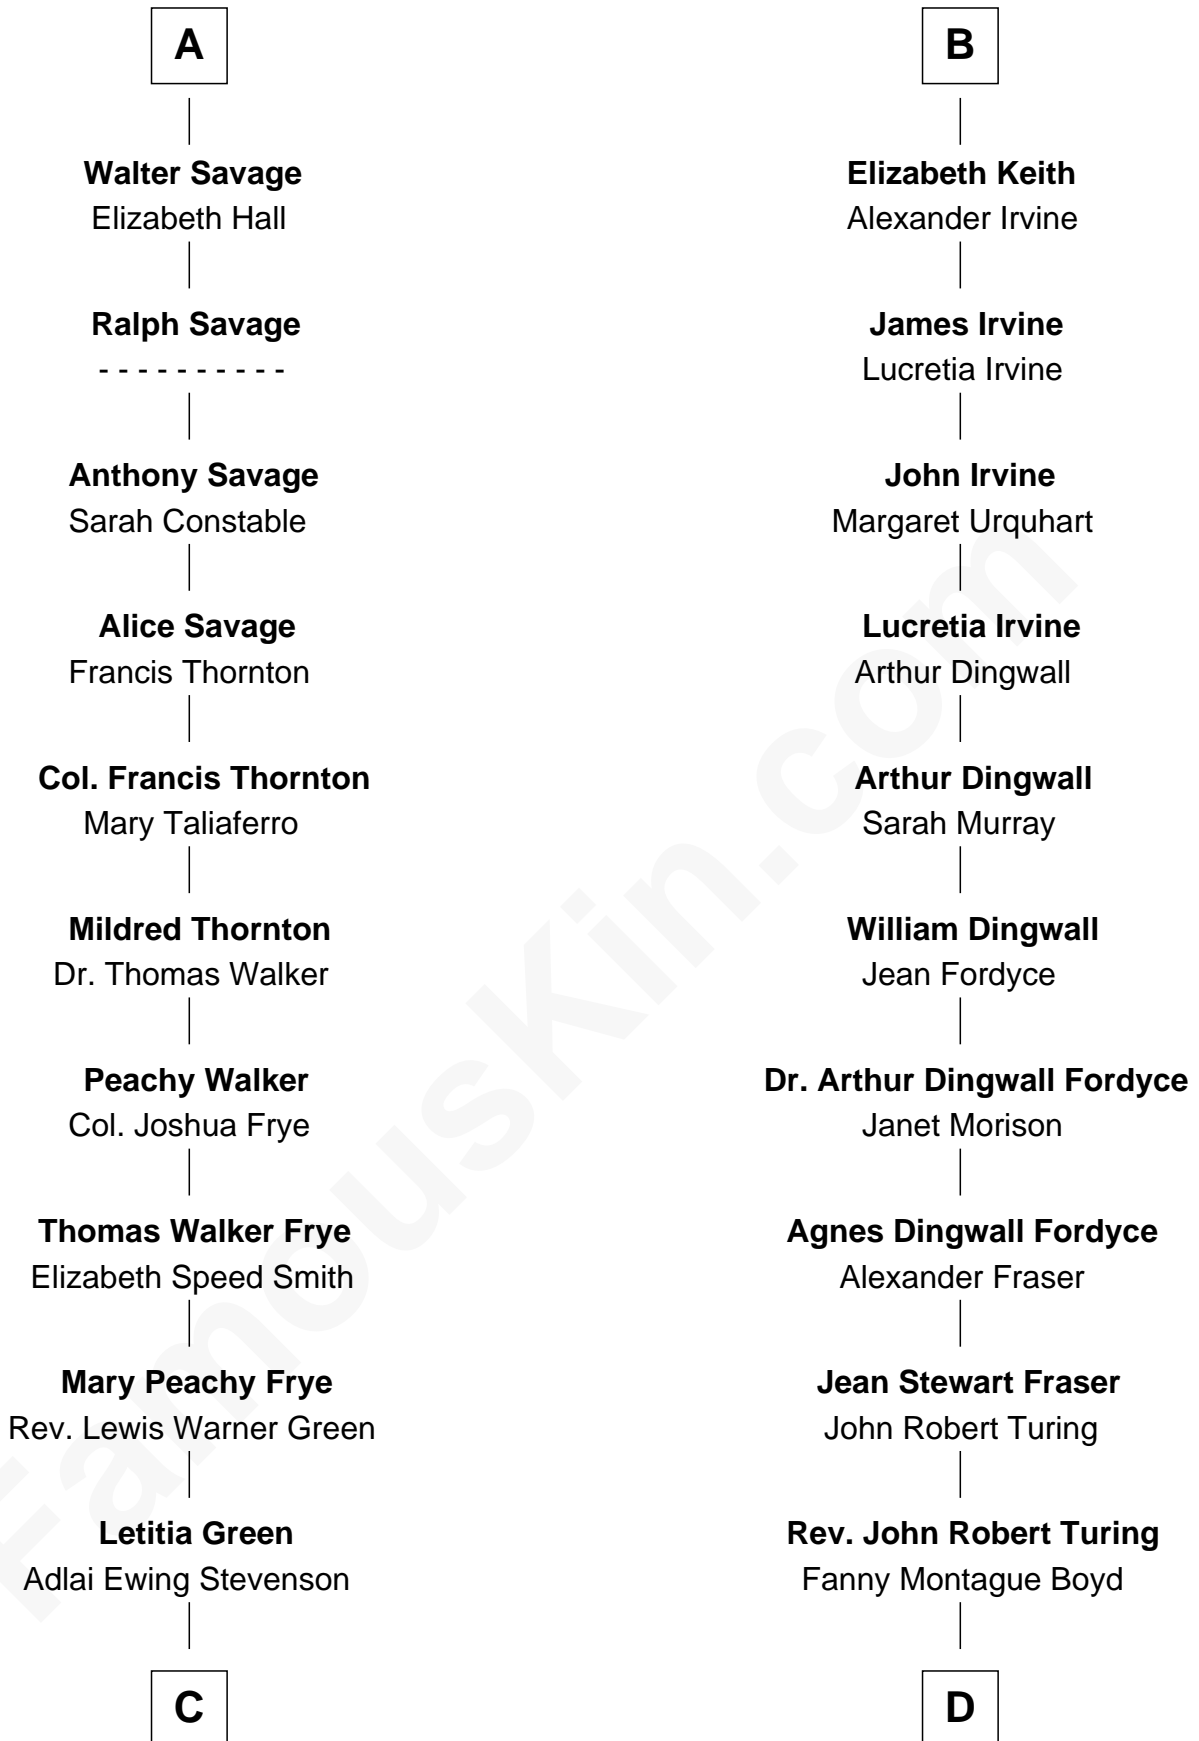

FamousKin.com Relationship Chart of

Adlai Stevenson III

U.S. Senator from Illinois

18th cousin 1 time removed of

Alan Turing

WWII Codebreaker of Nazi Enigma Machine

Richard Fitzalan
Eleanor Plantagenet

Sir Richard Fitzalan
Elizabeth de Bohun

Elizabeth Fitzalan
Sir Robert Goushill

Joan Goushill
Sir Thomas Stanley

Katherine Stanley
Sir John Savage

Sir Christopher Savage
Anne Stanley

Sir Christopher Savage
Anne Lygon

Francis Savage
Anne Sheldon

A

Alice Fitzalan
Sir Thomas de Holand

Margaret de Holand
Sir John Beaufort

Joan Beaufort
James I, King of Scotland

Annabella Stewart
Sir George Gordon

Elizabeth Gordon
William Keith

Robert Keith
Elizabeth Douglas

William Keith
Margaret Keith

B

FamousKin.com