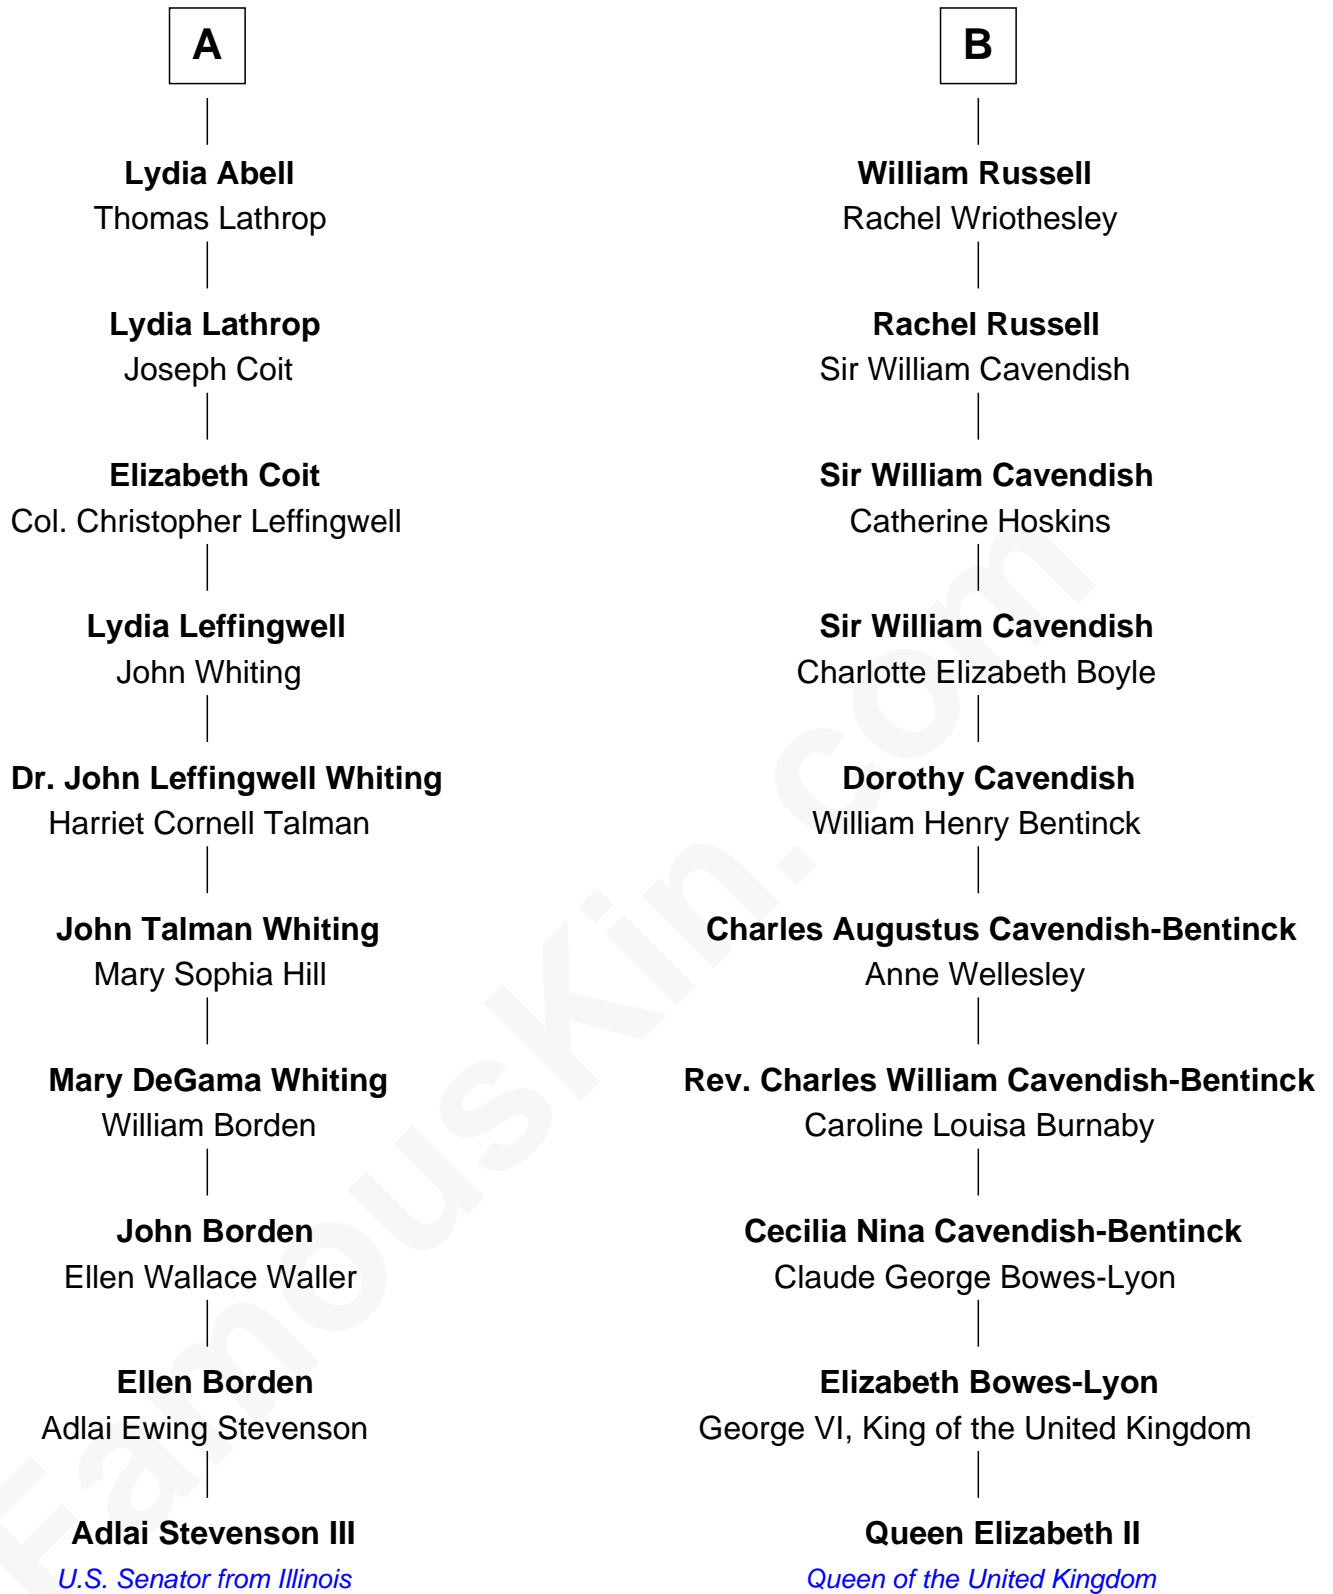

# FamousKin.com Relationship Chart of

**Adlai Stevenson III**

*U.S. Senator from Illinois*

16th cousin of

**Queen Elizabeth II**

*Queen of the United Kingdom*

**Sir John Sutton**  
Elizabeth Berkeley

**Jane Sutton**  
Thomas Mainwaring

**Cecily Mainwaring**  
John Cotton

**Sir George Cotton**  
Mary Onley

**Richard Cotton**  
Mary Mainwaring

**Frances Cotton**  
George Abell

**Robert Abell**  
Joanna - - - - -

**Joshua Abell**  
Bethiah Gager

**A**

**Sir John Sutton Dudley**  
Elizabeth Bramshot

**Edmund Dudley**  
Elizabeth Grey

**Elizabeth Dudley**  
William Stourton

**Ursula Stourton**  
Sir Edward Clinton

**Frances Clinton**  
Giles Brydges

**Catherine Brydges**  
Francis Russell

**Sir William Russell**  
Anne Carr

**B**

Elizabeth II photo by [Eric Draper](#)