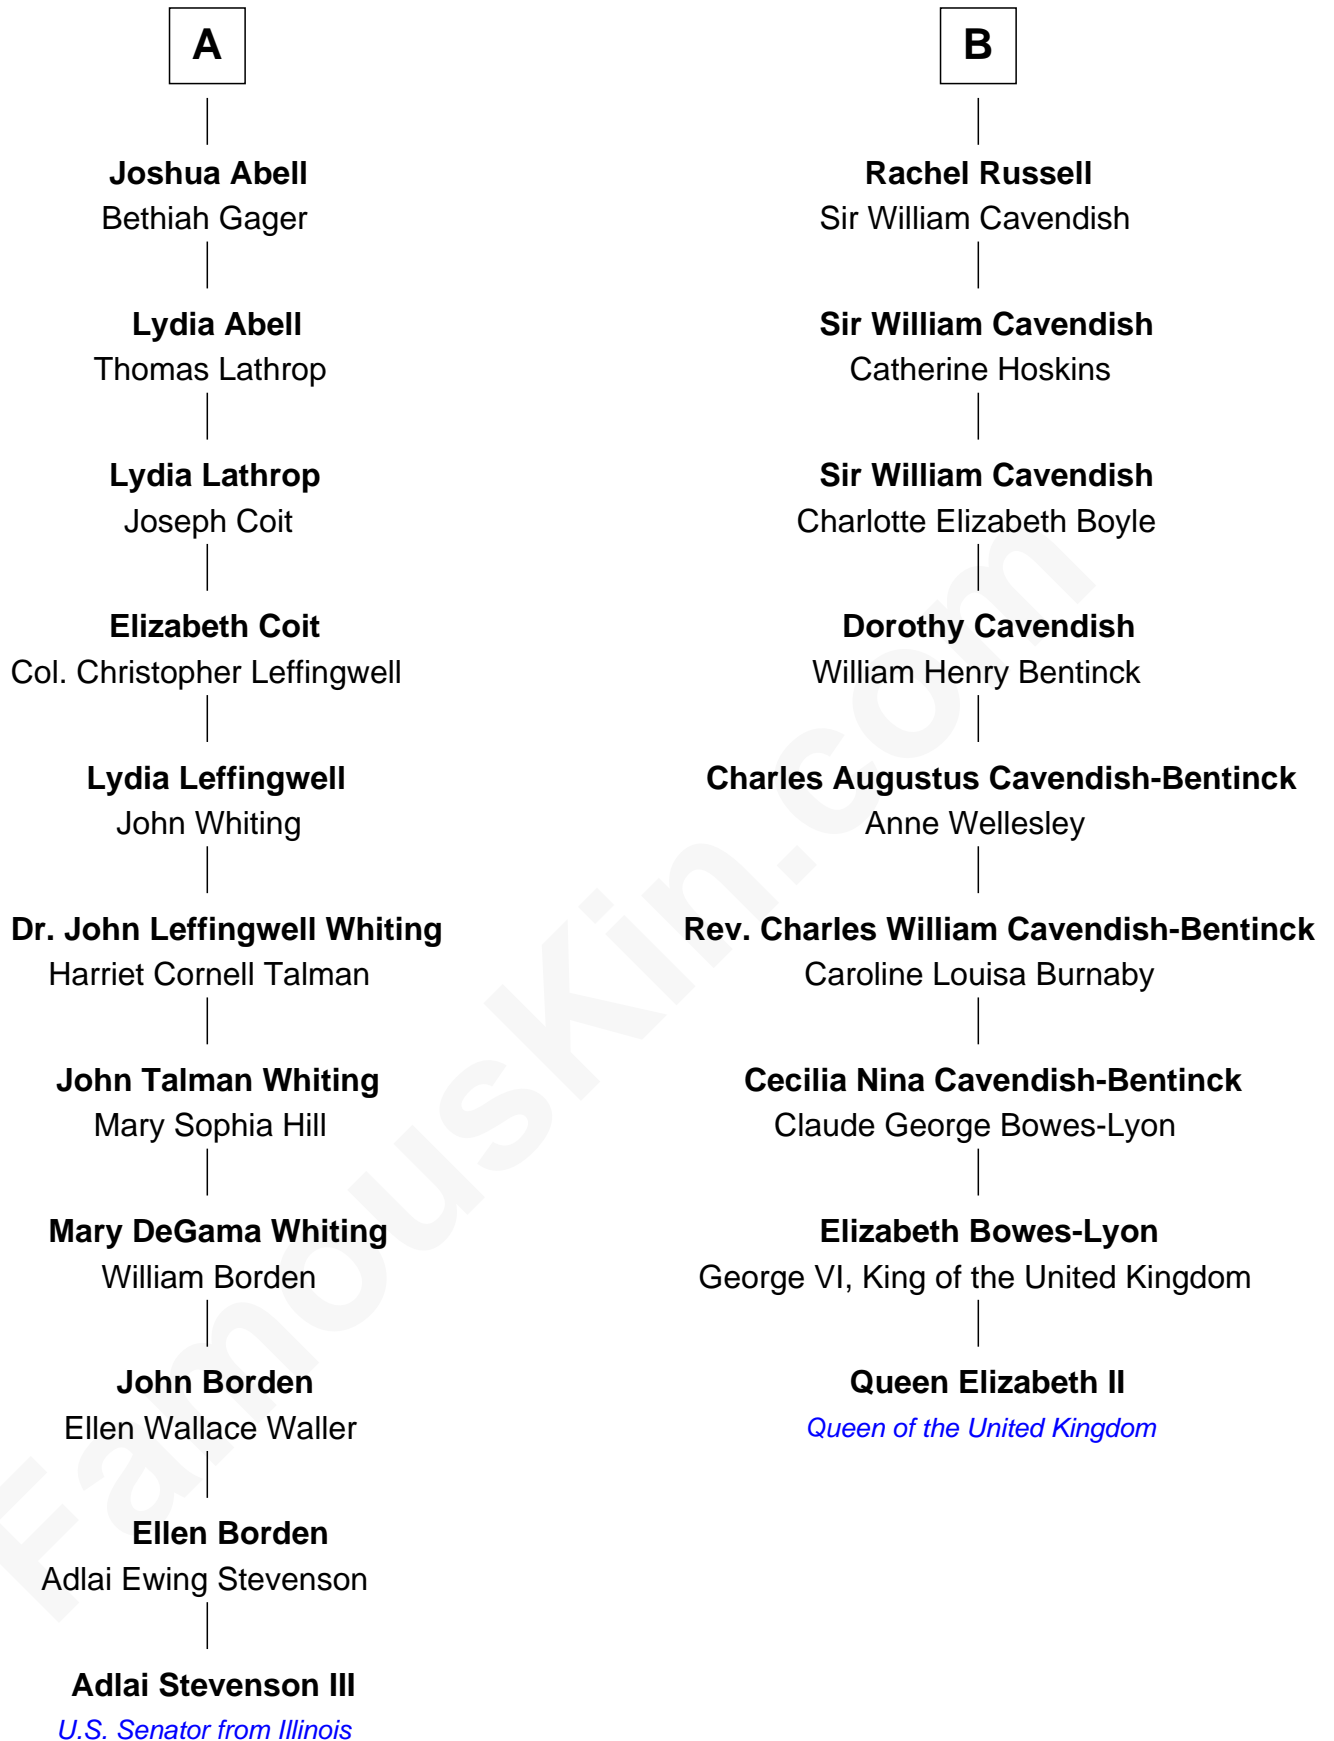

FamousKin.com Relationship Chart of

Adlai Stevenson III

U.S. Senator from Illinois

15th cousin 2 times removed of

Queen Elizabeth II

Queen of the United Kingdom

Elizabeth II photo by [Eric Draper](#)