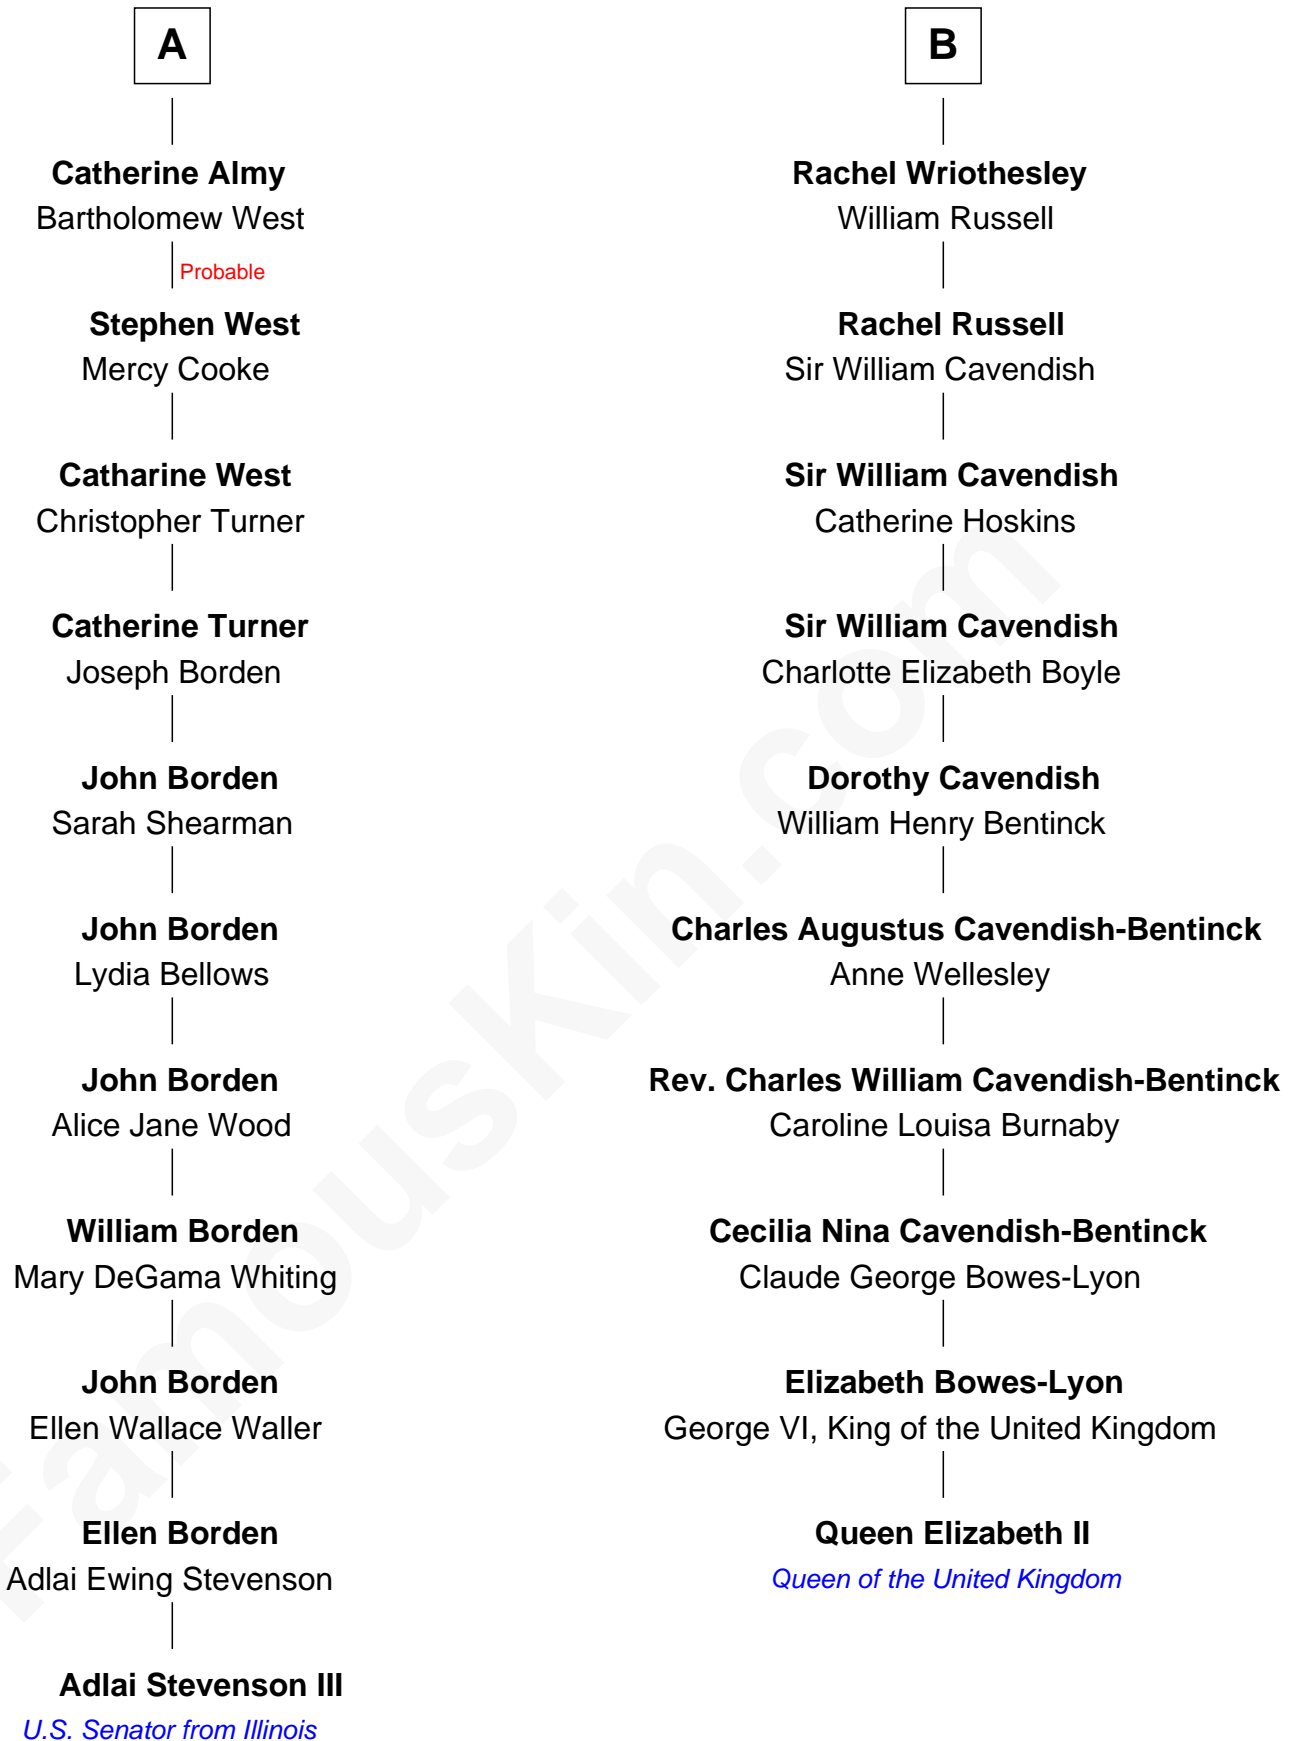

FamousKin.com Relationship Chart of

Adlai Stevenson III

U.S. Senator from Illinois

16th cousin 1 time removed of

Queen Elizabeth II

Queen of the United Kingdom

Elizabeth II photo by [Eric Draper](#)