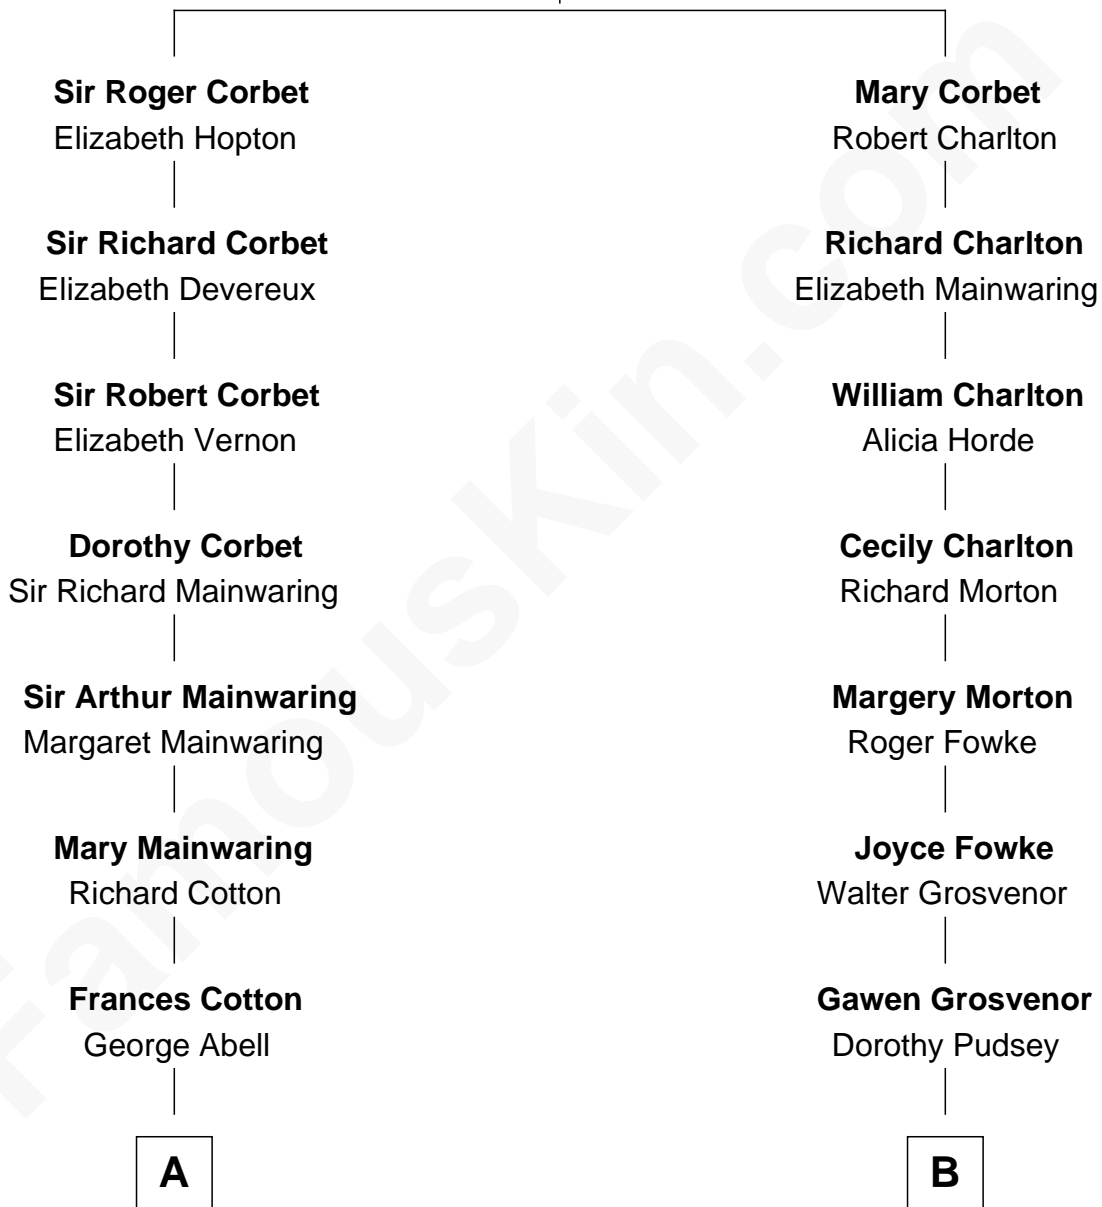

**FamousKin.com**  
**Relationship Chart of**  
**Adlai Stevenson III**  
*U.S. Senator from Illinois*

14th cousin 4 times removed of

**Fitzhugh Lee**  
*40th Governor of Virginia*

**Sir Robert Corbet**  
 Margaret - - - - -

**C**

**Ellen Borden**

Adlai Ewing Stevenson

**Adlai Stevenson III**

*U.S. Senator from Illinois*

FamousKin.com