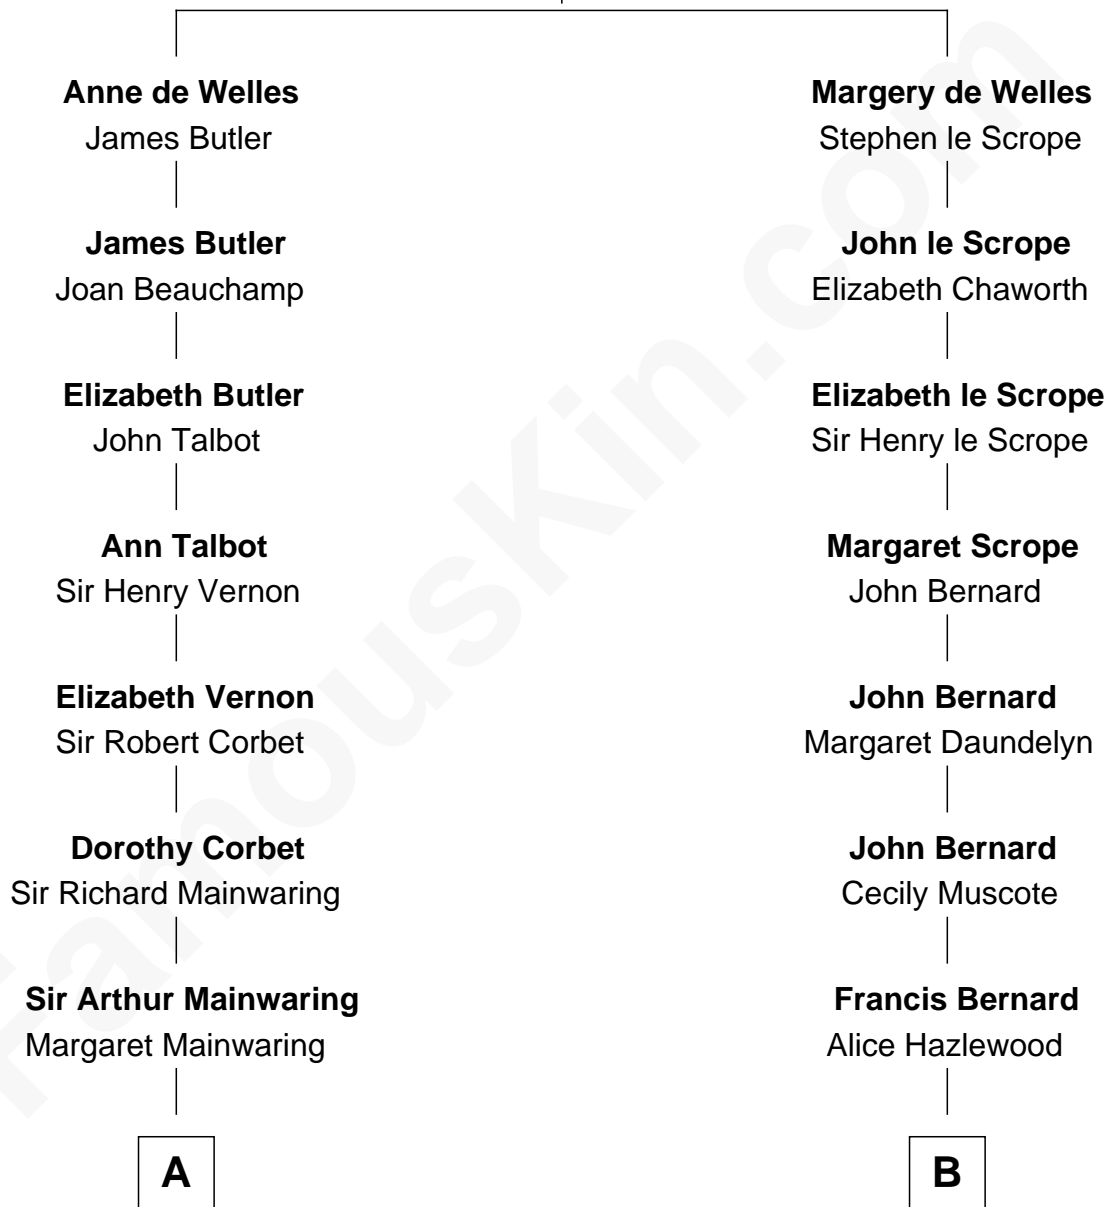

FamousKin.com Relationship Chart of

Adlai Stevenson III

U.S. Senator from Illinois

15th cousin 5 times removed of

Fitzhugh Lee

40th Governor of Virginia

John de Welles

Maud de Roos

C

—
Mary DeGama Whiting

William Borden

—
John Borden

Ellen Wallace Waller

—
Ellen Borden

Adlai Ewing Stevenson

—
Adlai Stevenson III

U.S. Senator from Illinois

FamousKin.com