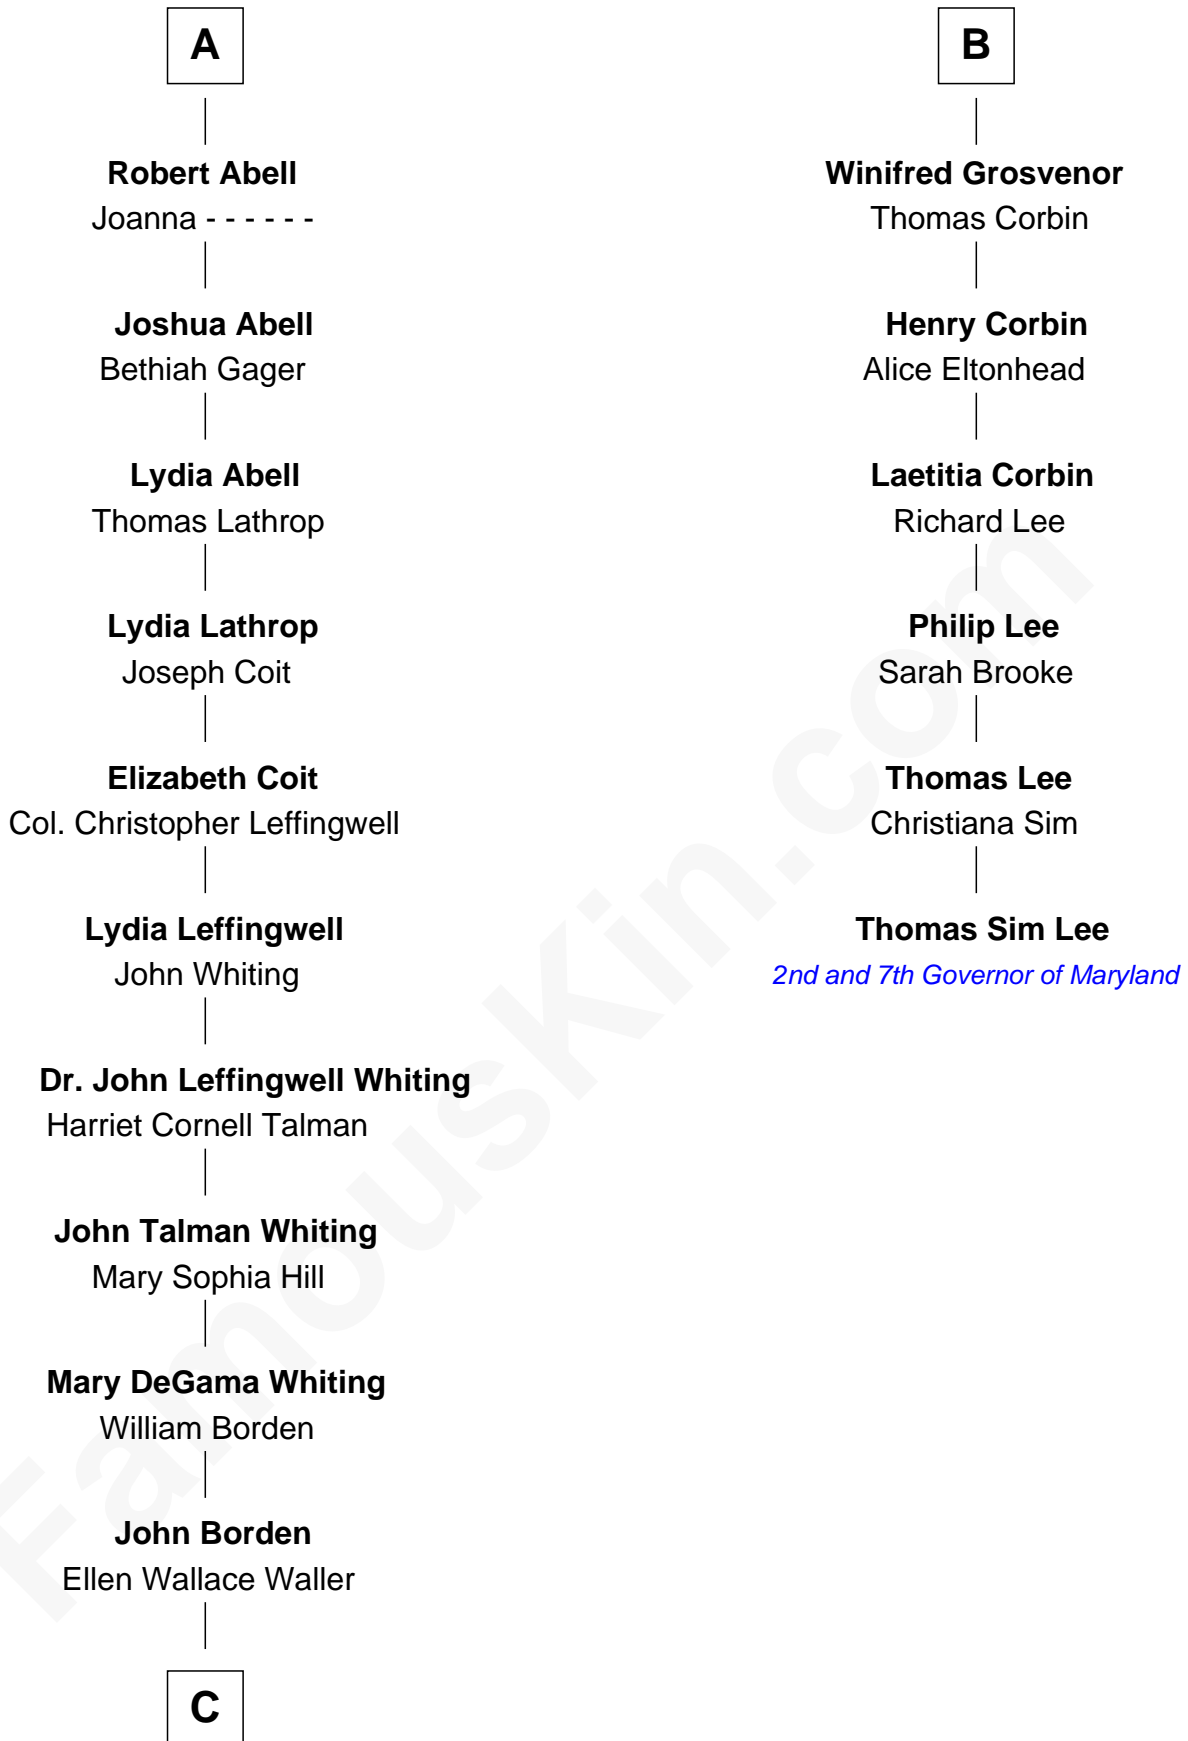

FamousKin.com Relationship Chart of

Adlai Stevenson III

U.S. Senator from Illinois

12th cousin 6 times removed of

Thomas Sim Lee

2nd and 7th Governor of Maryland

Sir Robert Corbet

Margaret - - - - -

C

—
Ellen Borden

Adlai Ewing Stevenson

—
Adlai Stevenson III

U.S. Senator from Illinois

FamousKin.com