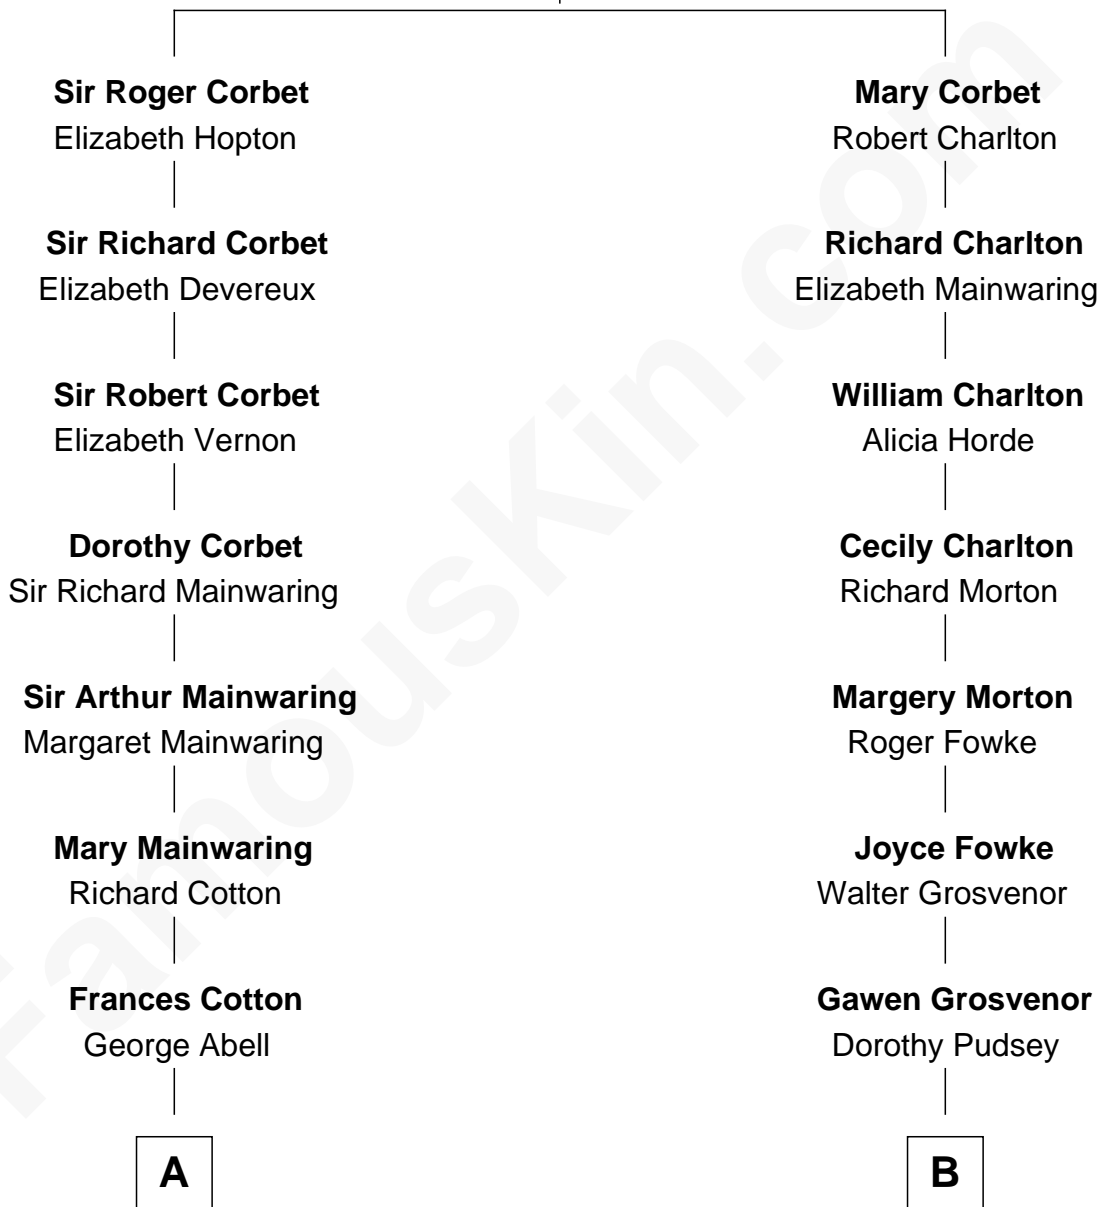

FamousKin.com Relationship Chart of

Adlai Stevenson III

U.S. Senator from Illinois

12th cousin 6 times removed of

Thomas Sim Lee

2nd and 7th Governor of Maryland

Sir Robert Corbet

Margaret - - - - -

C

—
Ellen Borden

Adlai Ewing Stevenson

—
Adlai Stevenson III

U.S. Senator from Illinois

FamousKin.com