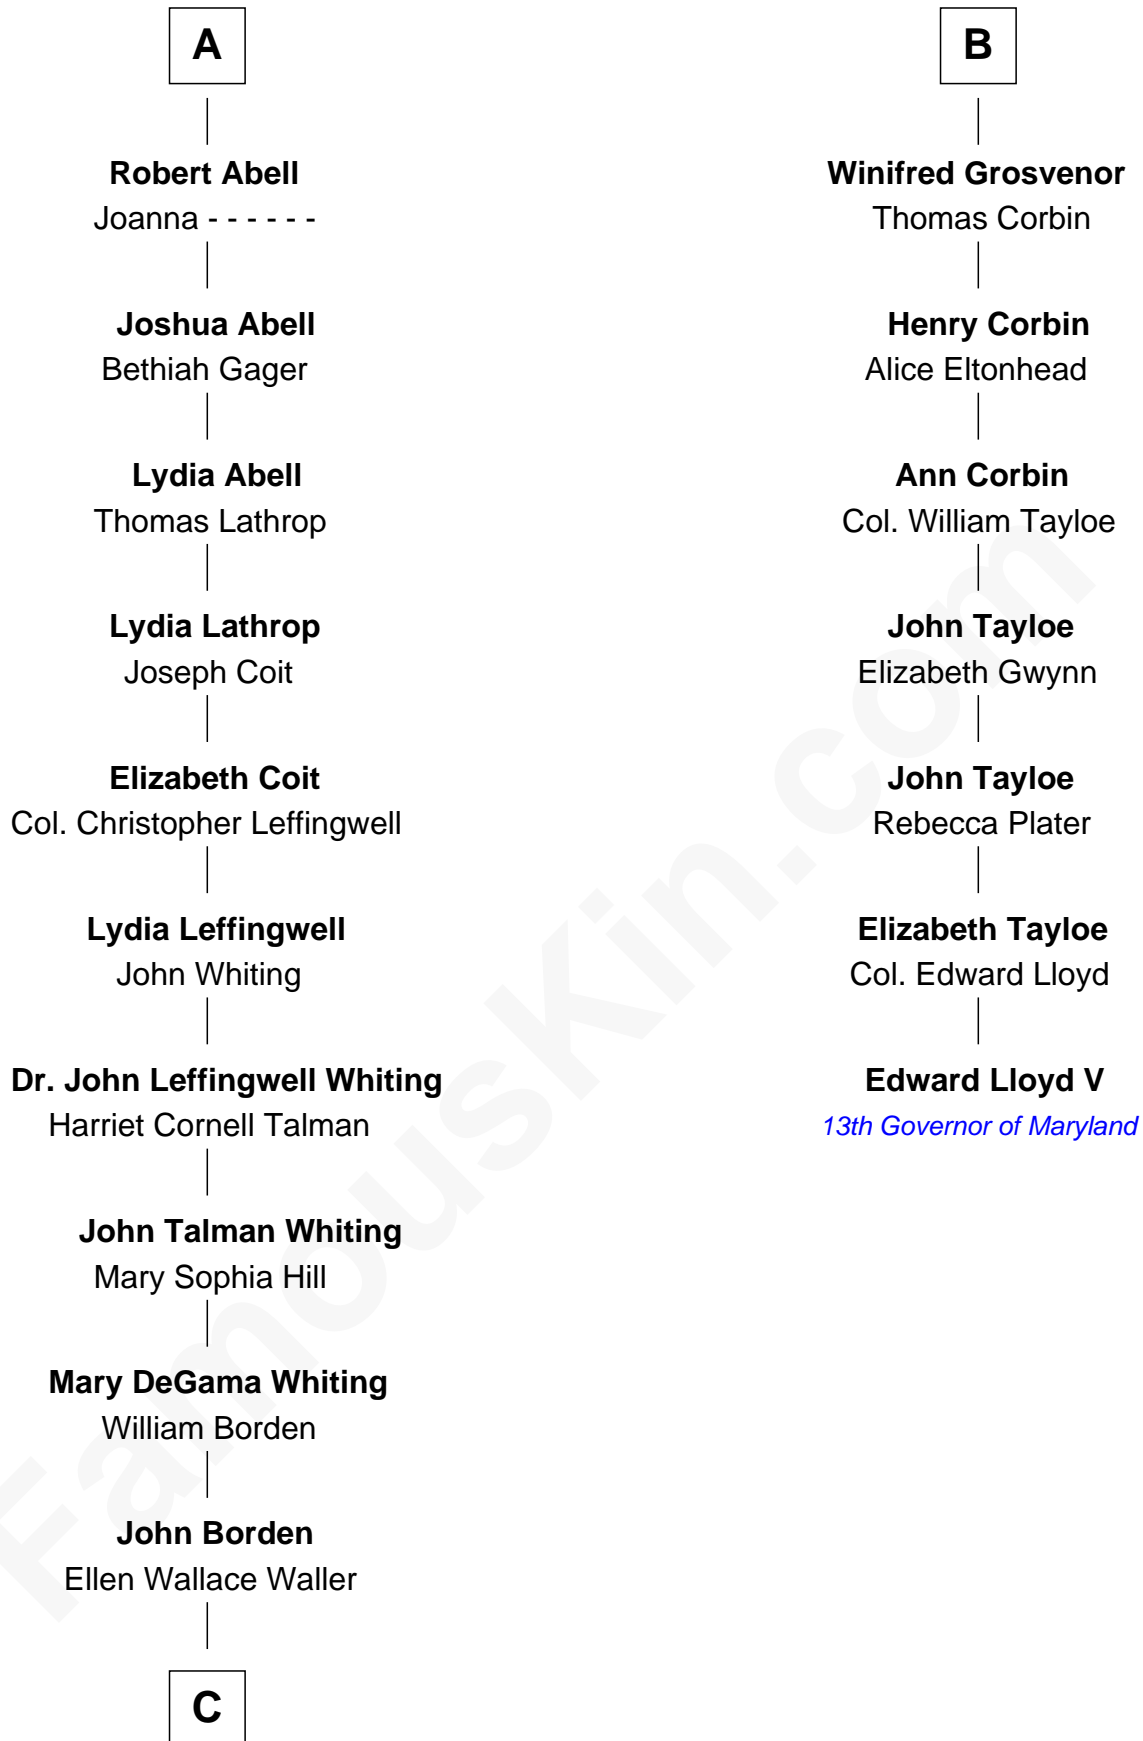

# FamousKin.com Relationship Chart of

**Adlai Stevenson III**

*U.S. Senator from Illinois*

13th cousin 5 times removed of

**Edward Lloyd V**

*13th Governor of Maryland*

**Sir Robert Corbet**

Margaret - - - - -

**C**

—  
**Ellen Borden**

Adlai Ewing Stevenson

—  
**Adlai Stevenson III**

*U.S. Senator from Illinois*

FamousKin.com