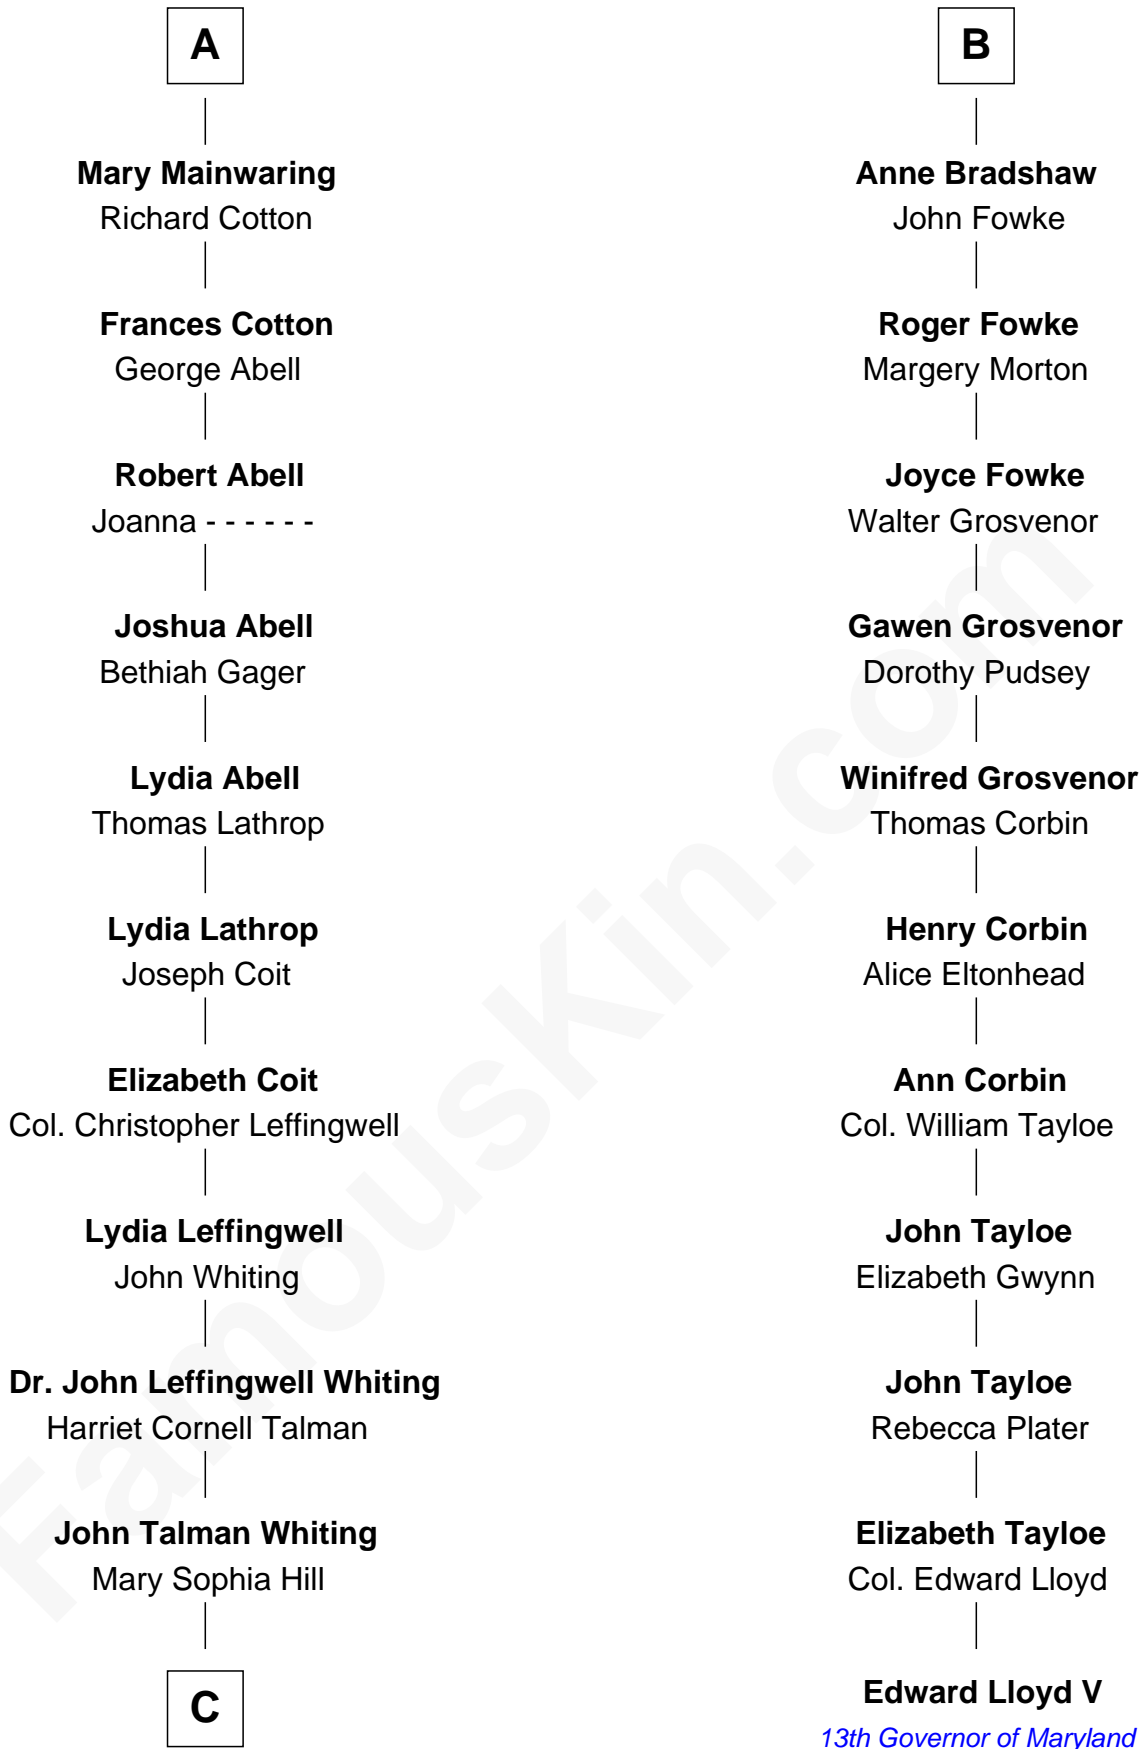

# FamousKin.com Relationship Chart of

**Adlai Stevenson III**

*U.S. Senator from Illinois*

17th cousin 3 times removed of

**Edward Lloyd V**

*13th Governor of Maryland*

**John de Welles**

Maud de Roos

**C**

—  
**Mary DeGama Whiting**

William Borden

—  
**John Borden**

Ellen Wallace Waller

—  
**Ellen Borden**

Adlai Ewing Stevenson

—  
**Adlai Stevenson III**

*U.S. Senator from Illinois*

FamousKin.com