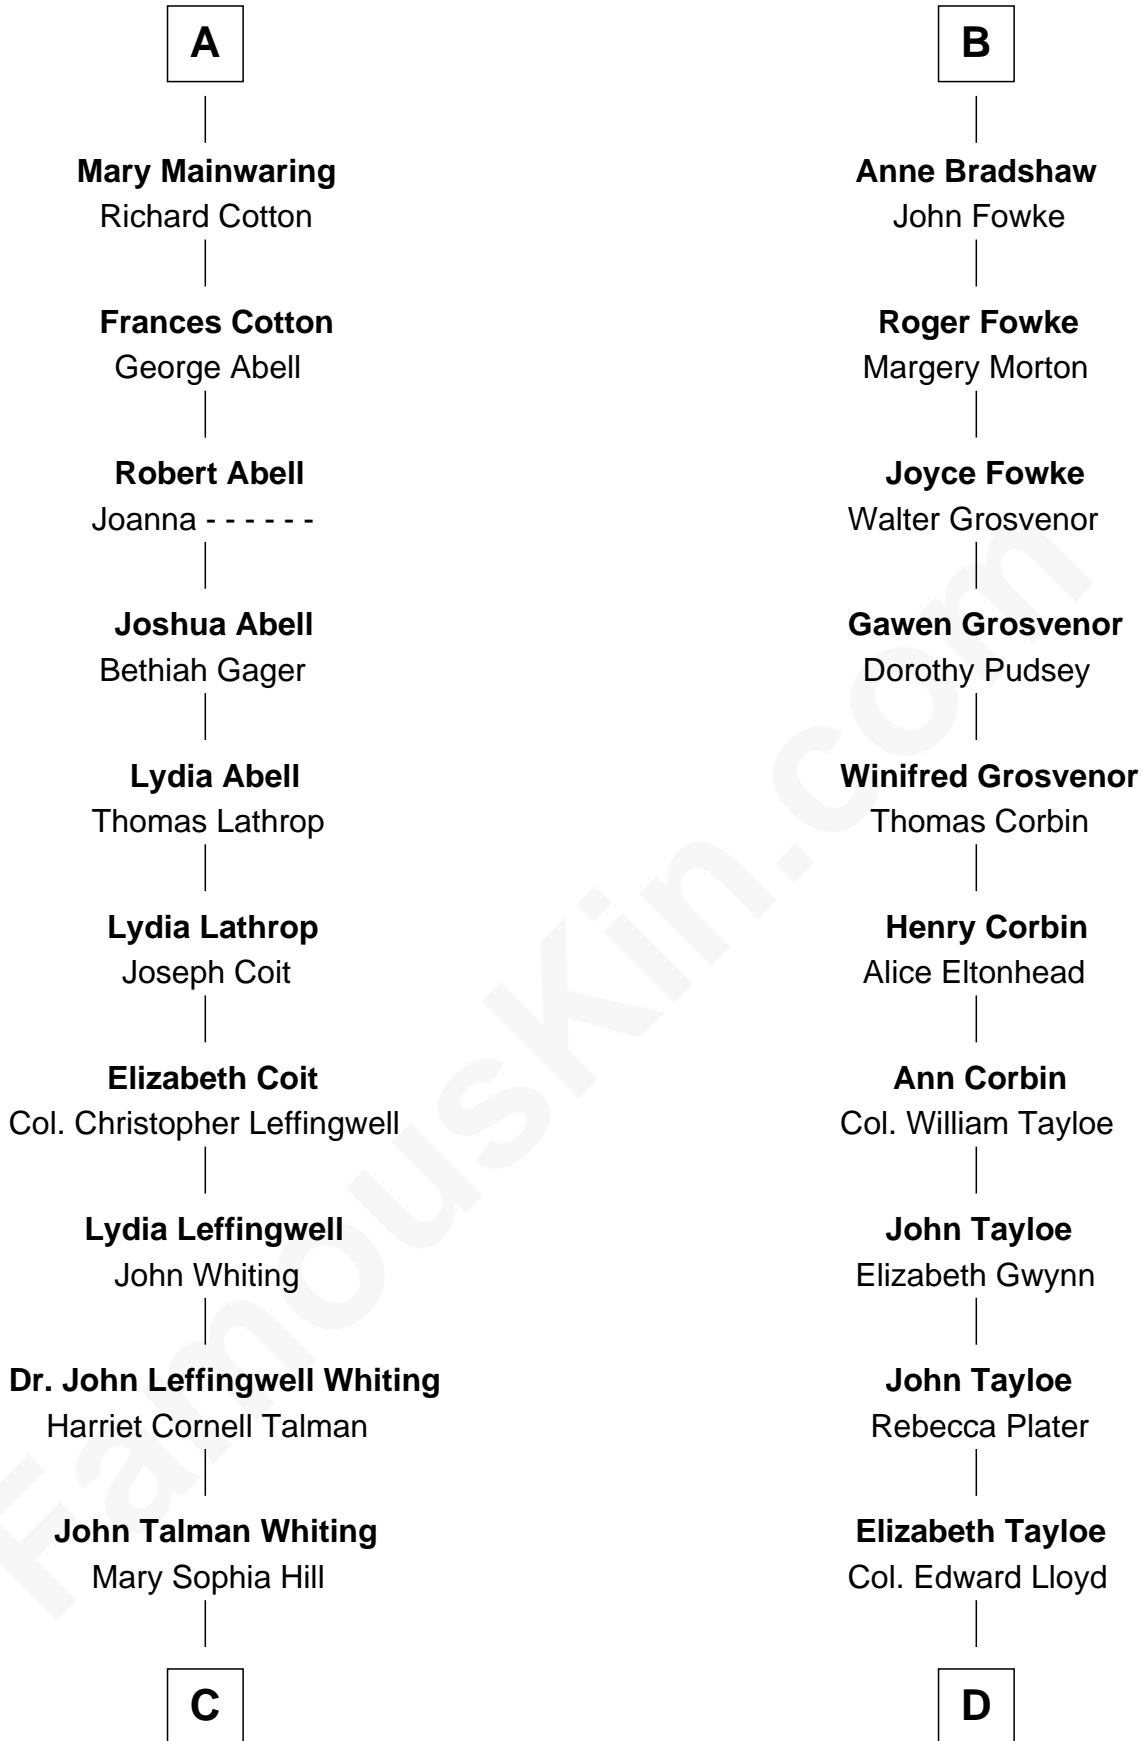

FamousKin.com Relationship Chart of

Adlai Stevenson III

U.S. Senator from Illinois

19th cousin 1 time removed of

Henry Lloyd

40th Governor of Maryland

John de Welles

Maud de Roos

C

Mary DeGama Whiting

William Borden

John Borden

Ellen Wallace Waller

Ellen Borden

Adlai Ewing Stevenson

Adlai Stevenson III

U.S. Senator from Illinois

D

Col. Edward Lloyd

Sally Scott Murray

Daniel Lloyd

Catherine Henry

Henry Lloyd

40th Governor of Maryland