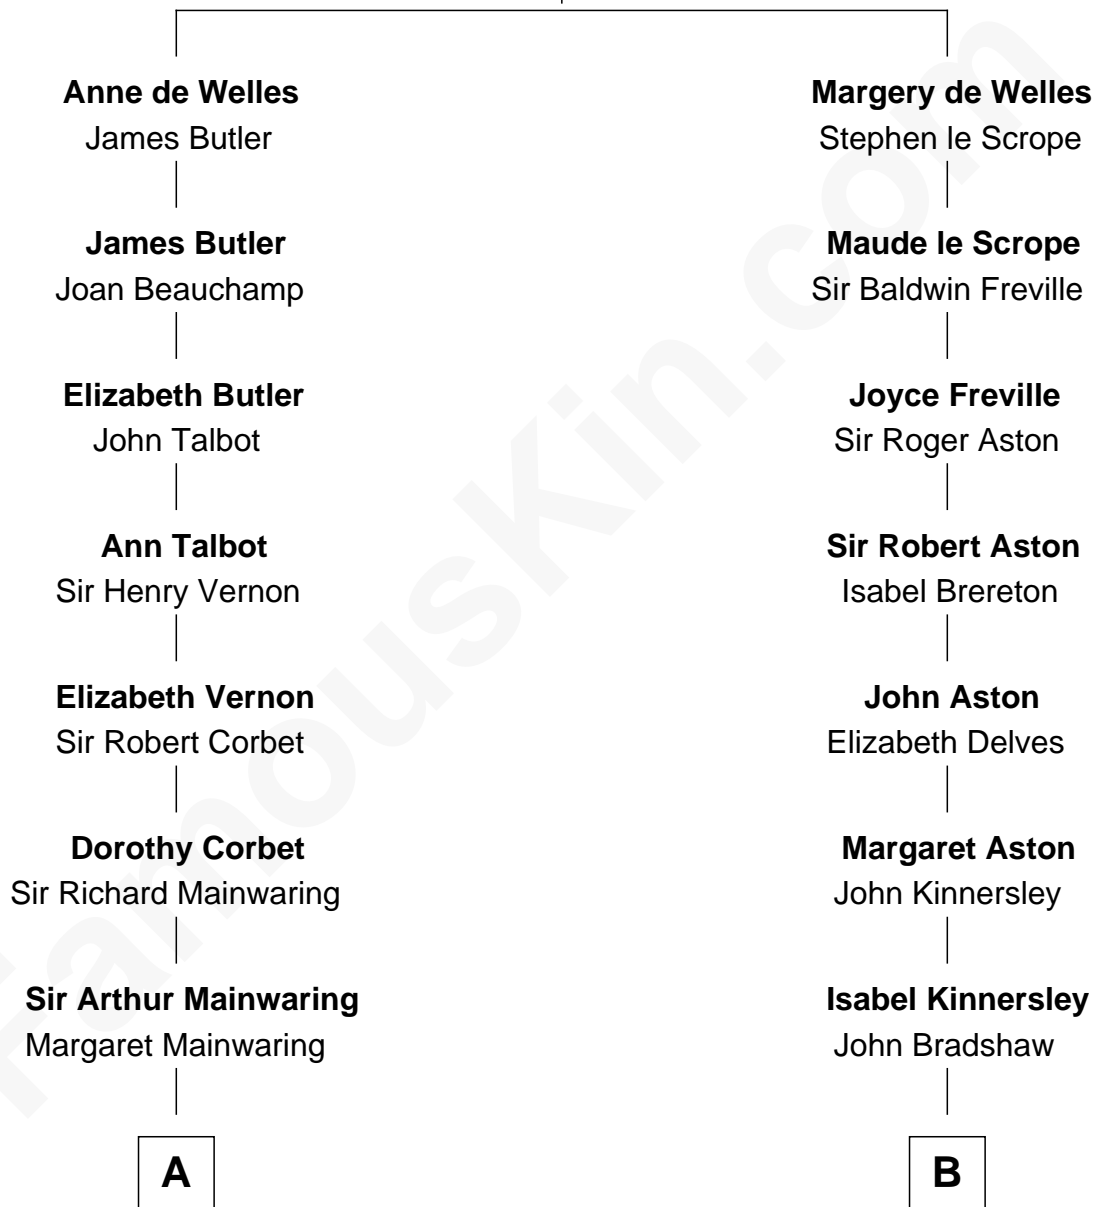

FamousKin.com Relationship Chart of

Adlai Stevenson III

U.S. Senator from Illinois

19th cousin 1 time removed of

Henry Lloyd

40th Governor of Maryland

John de Welles

Maud de Roos

C

Mary DeGama Whiting

William Borden

John Borden

Ellen Wallace Waller

Ellen Borden

Adlai Ewing Stevenson

Adlai Stevenson III

U.S. Senator from Illinois

D

Col. Edward Lloyd

Sally Scott Murray

Daniel Lloyd

Catherine Henry

Henry Lloyd

40th Governor of Maryland