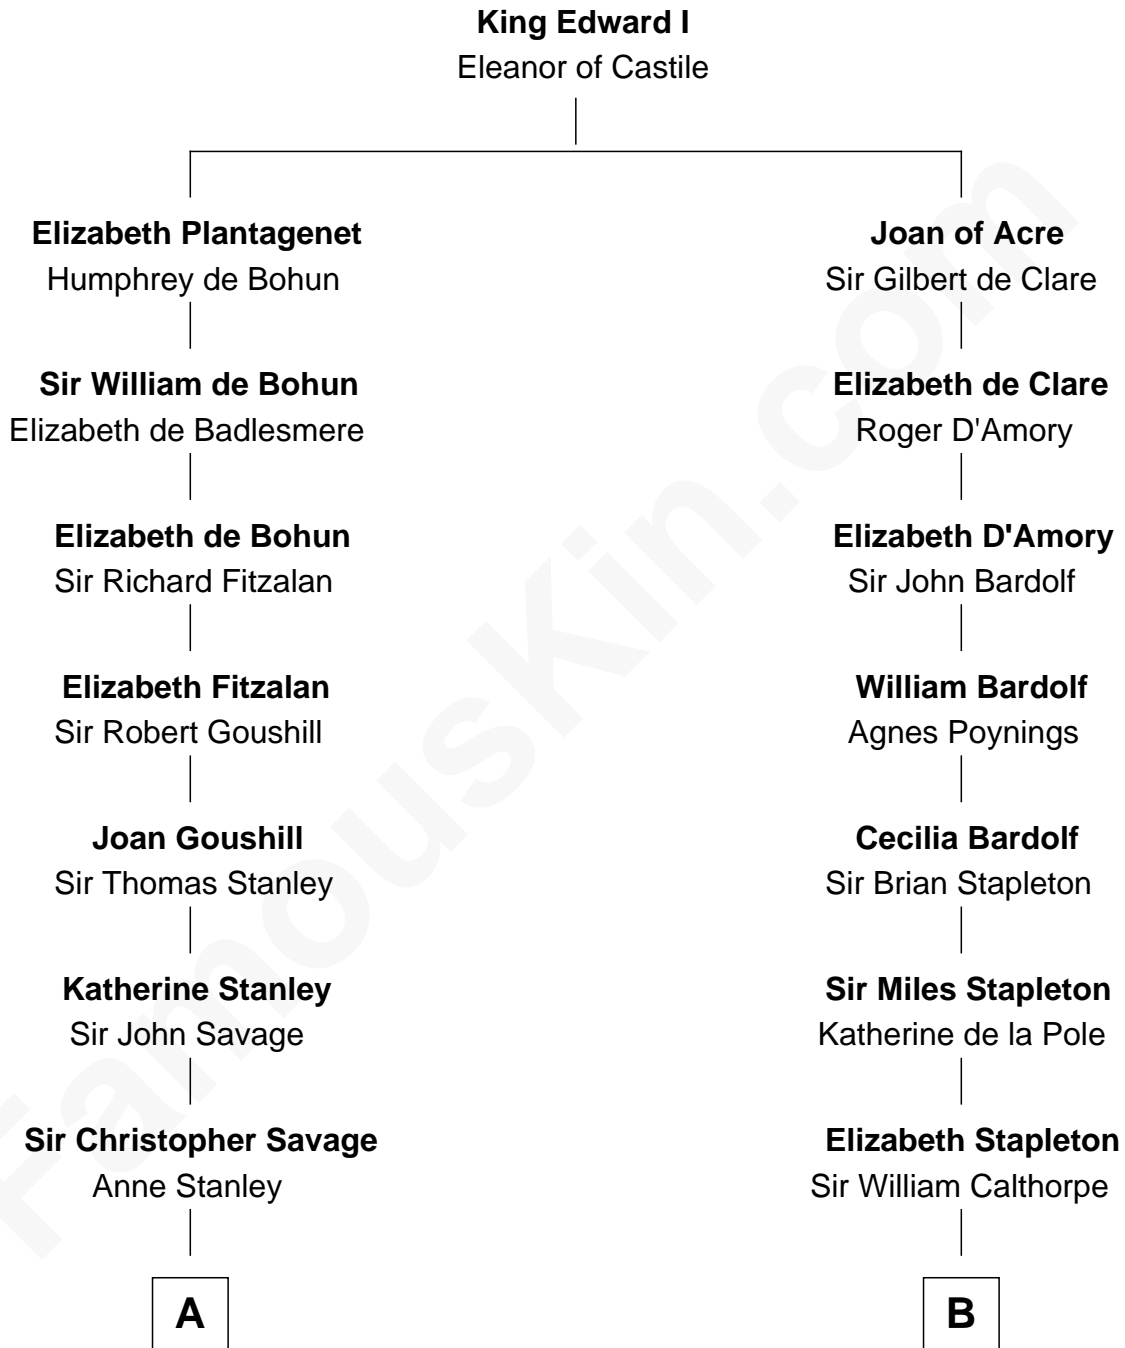

FamousKin.com Relationship Chart of

Adlai Stevenson III

U.S. Senator from Illinois

17th cousin 4 times removed of

Charles Carnan Ridgely

15th Governor of Maryland

C

—
Mary Peachy Frye
Rev. Lewis Warner Green

—
Letitia Green
Adlai Ewing Stevenson

—
Lewis Green Stevenson
Helen Louise Davis

—
Adlai Ewing Stevenson
Ellen Borden

—
Adlai Stevenson III
U.S. Senator from Illinois

FamousKin.com