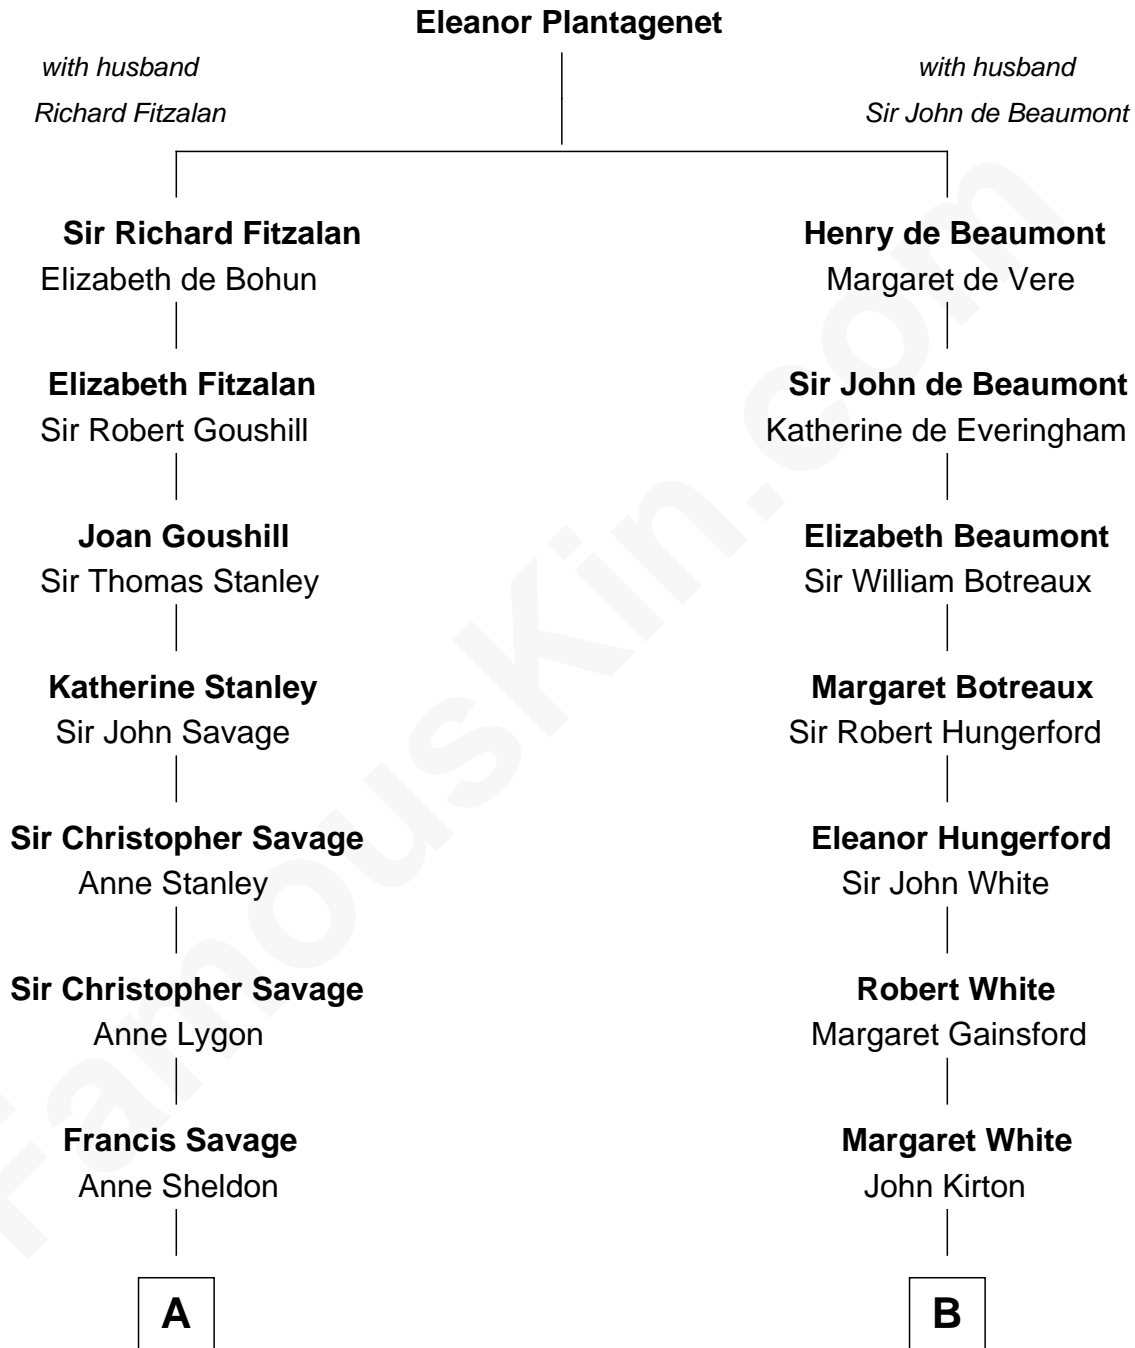

FamousKin.com Relationship Chart of

Adlai Stevenson III

U.S. Senator from Illinois

19th cousin 2 times removed of

Thomas J. Watson, Jr.

President and CEO of I.B.M.

C

Lewis Green Stevenson

Helen Louise Davis

Adlai Ewing Stevenson

Ellen Borden

Adlai Stevenson III

U.S. Senator from Illinois

D

Mary Hamilton

Dr. Oliver Kittredge