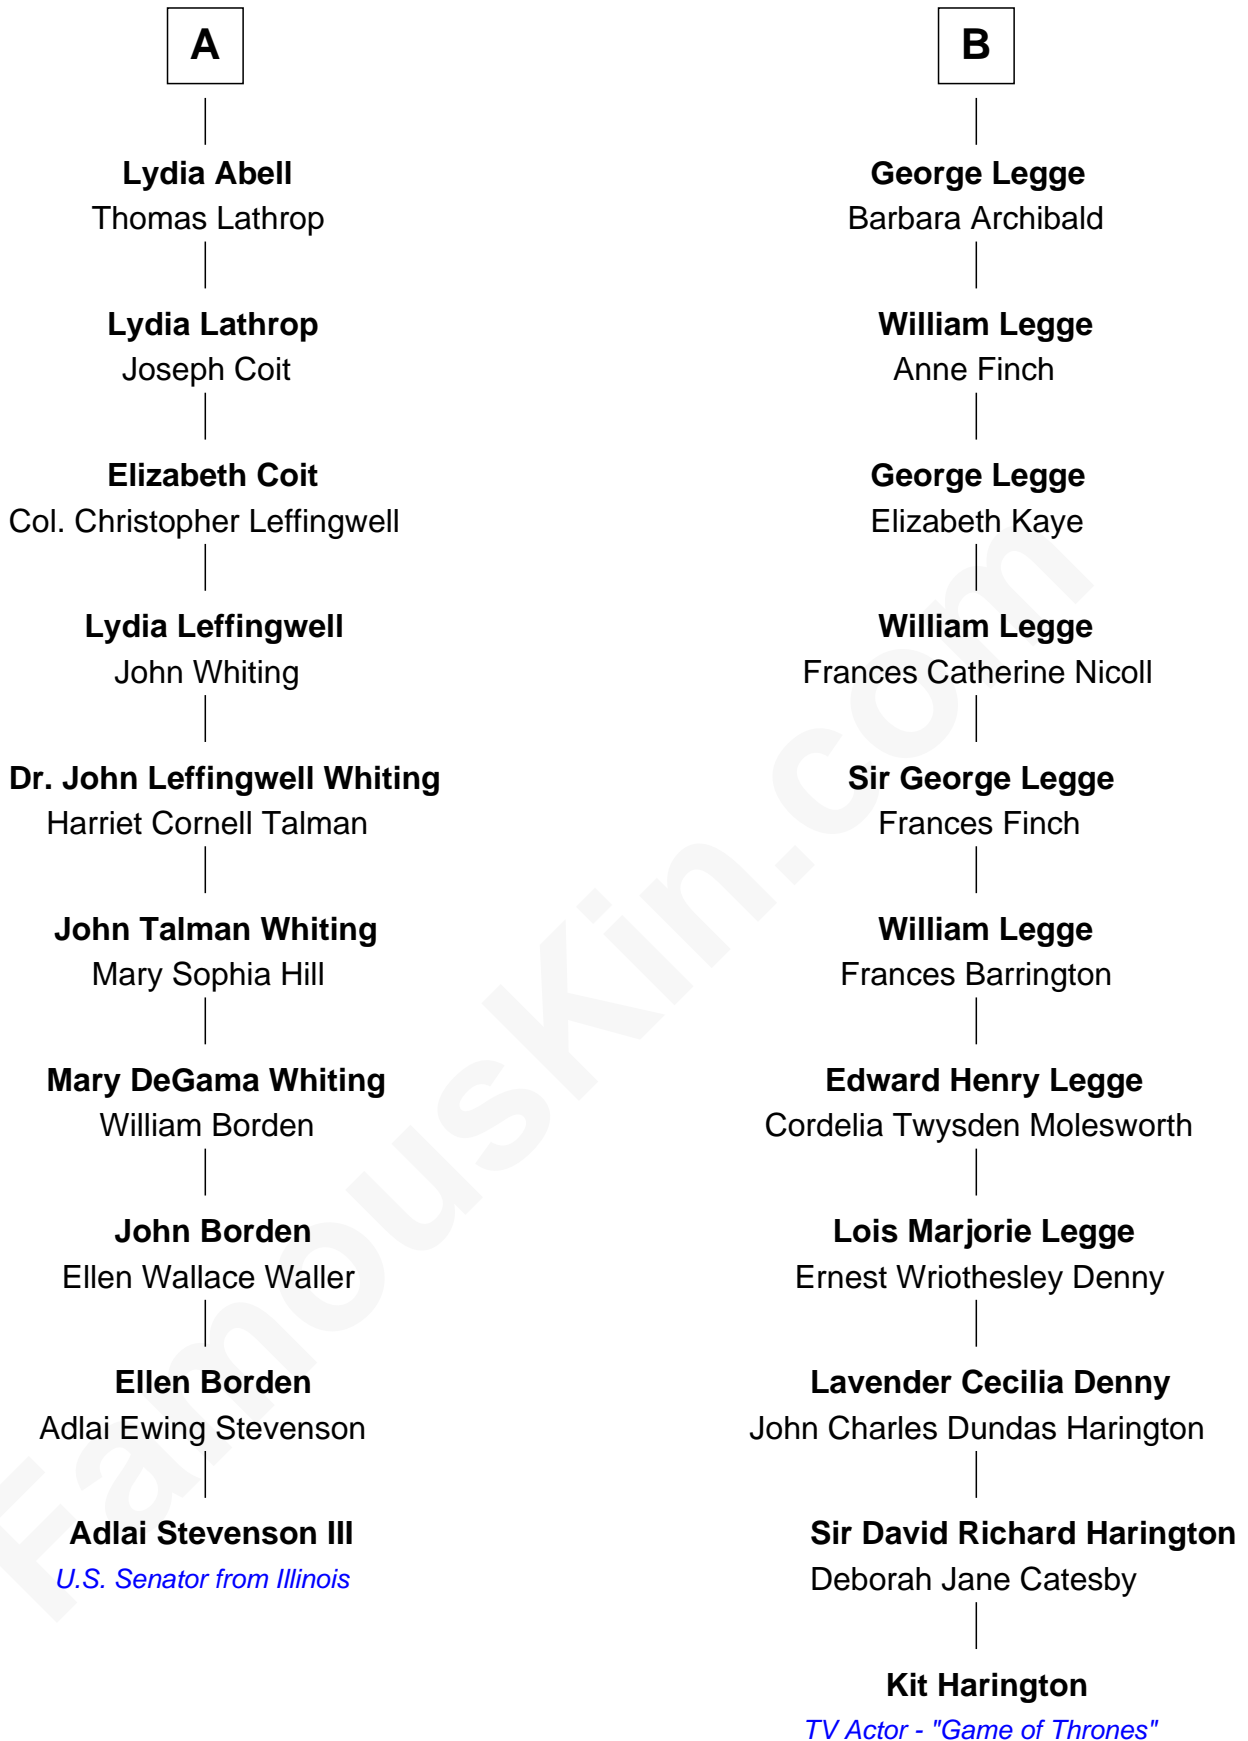

FamousKin.com Relationship Chart of

Adlai Stevenson III

U.S. Senator from Illinois

16th cousin 1 time removed of

Kit Harington

TV Actor - "Game of Thrones"

Sir John Sutton
Elizabeth Berkeley

Jane Sutton
Thomas Mainwaring

Cecily Mainwaring
John Cotton

Sir George Cotton
Mary Onley

Richard Cotton
Mary Mainwaring

Frances Cotton
George Abell

Robert Abell
Joanna - - - - -

Joshua Abell
Bethiah Gager

A

Sir Edmund Sutton
Joyce Tiptoft

Sir John Sutton
Anne Clarell

Margaret Sutton
John Butler

William Butler
Margaret Greeke

Margaret Butler
Lawrence Washington

Sir William Washington
Anne Villiers

Elizabeth Washington
Col. William Legge

B

Kit Harington photo by [Gage Skidmore](#) [\(CC BY-SA 2.0\)](#)