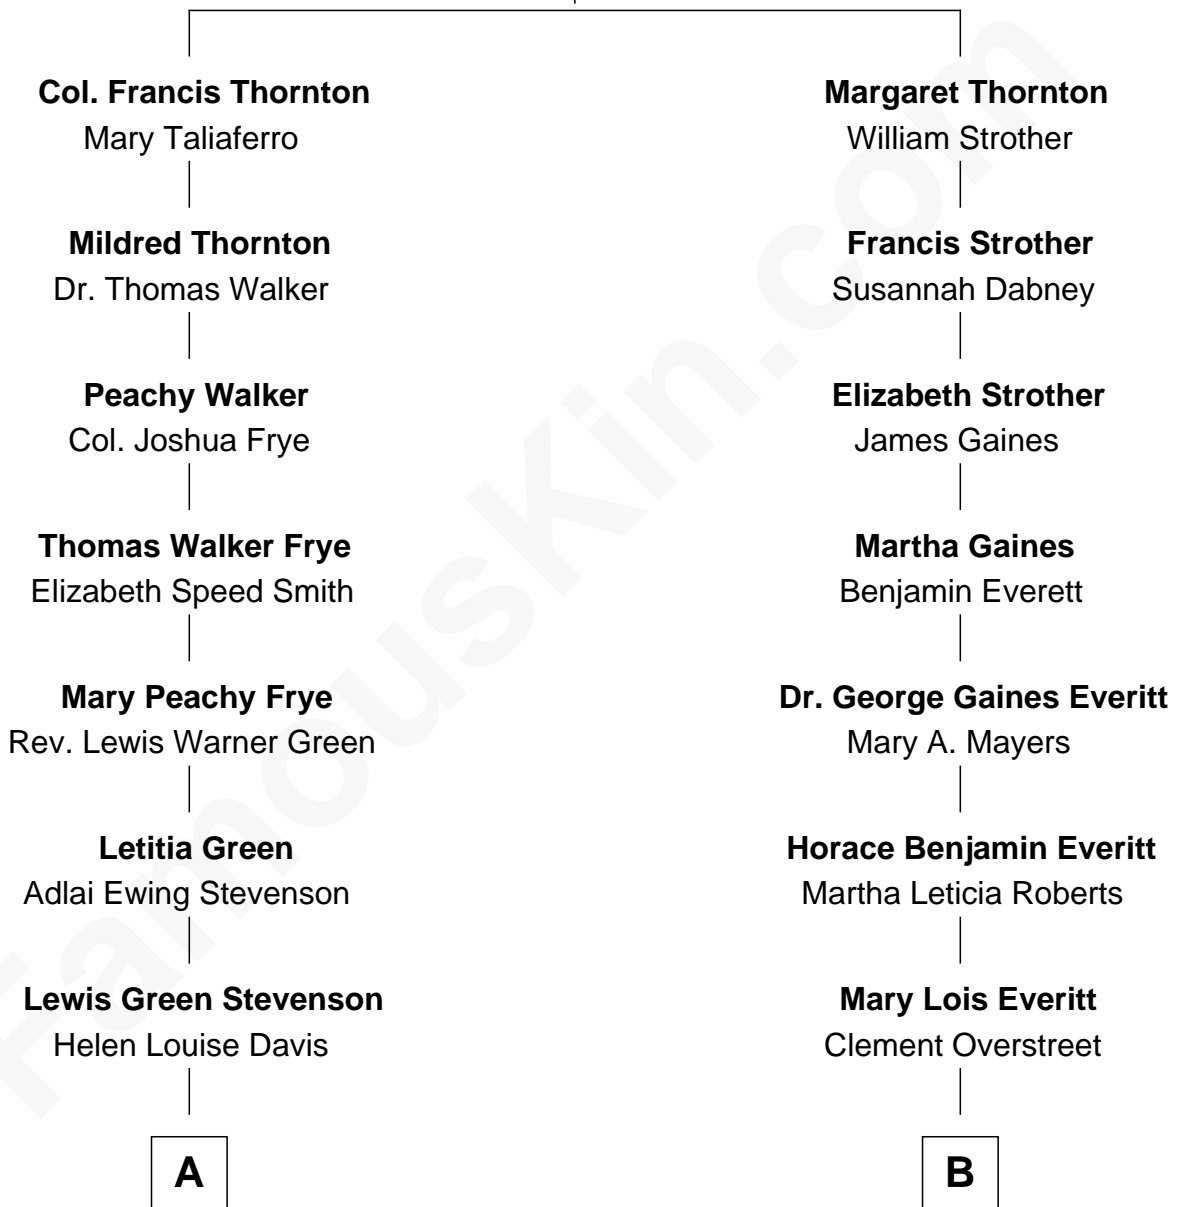

FamousKin.com

Relationship Chart of

Adlai Stevenson III

U.S. Senator from Illinois

8th cousin of

William H. Macy

TV and Movie Actor

Francis Thornton

Alice Savage

FamousKin.com