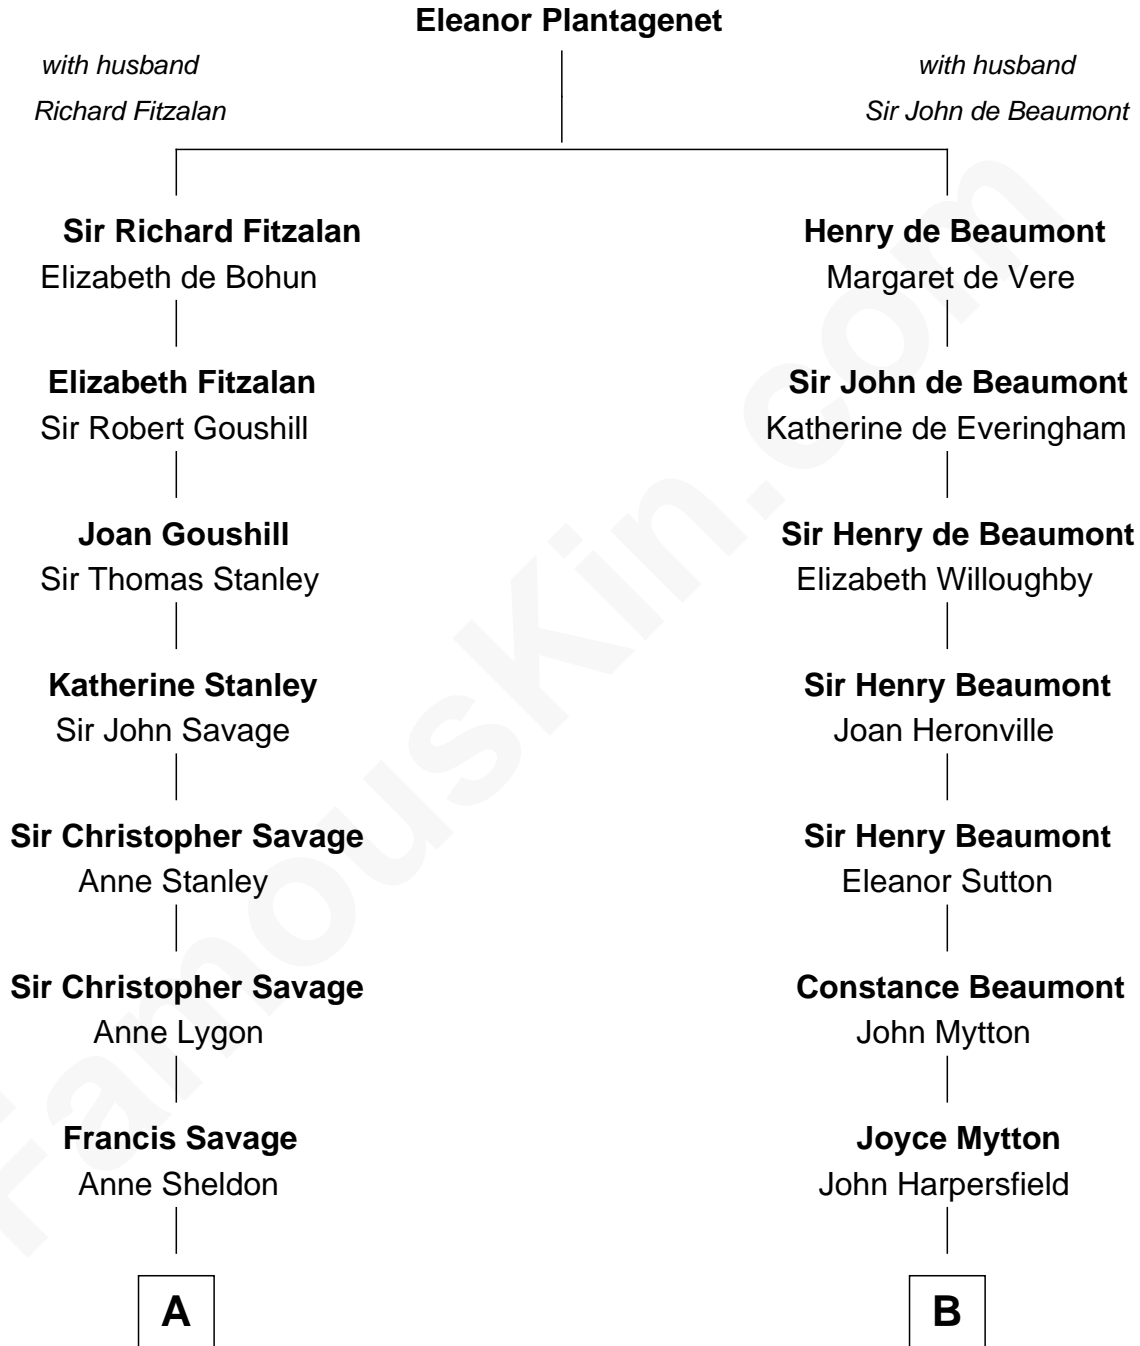

FamousKin.com
Relationship Chart of
Adlai Stevenson III
U.S. Senator from Illinois

19th cousin 2 times removed of
Gerald Ford
38th U.S. President

C

Lewis Green Stevenson

Helen Louise Davis

Adlai Ewing Stevenson

Ellen Borden

Adlai Stevenson III

U.S. Senator from Illinois

D

George Selden Butler

Elizabeth Ely Gridley

Amy Gridley Butler

George Manney Ayer

Adele Augusta Ayer

Levi Addison Gardner

Dorothy Ayer Gardner

Leslie Lynch King

Gerald Ford

38th U.S. President

FamousKin.com