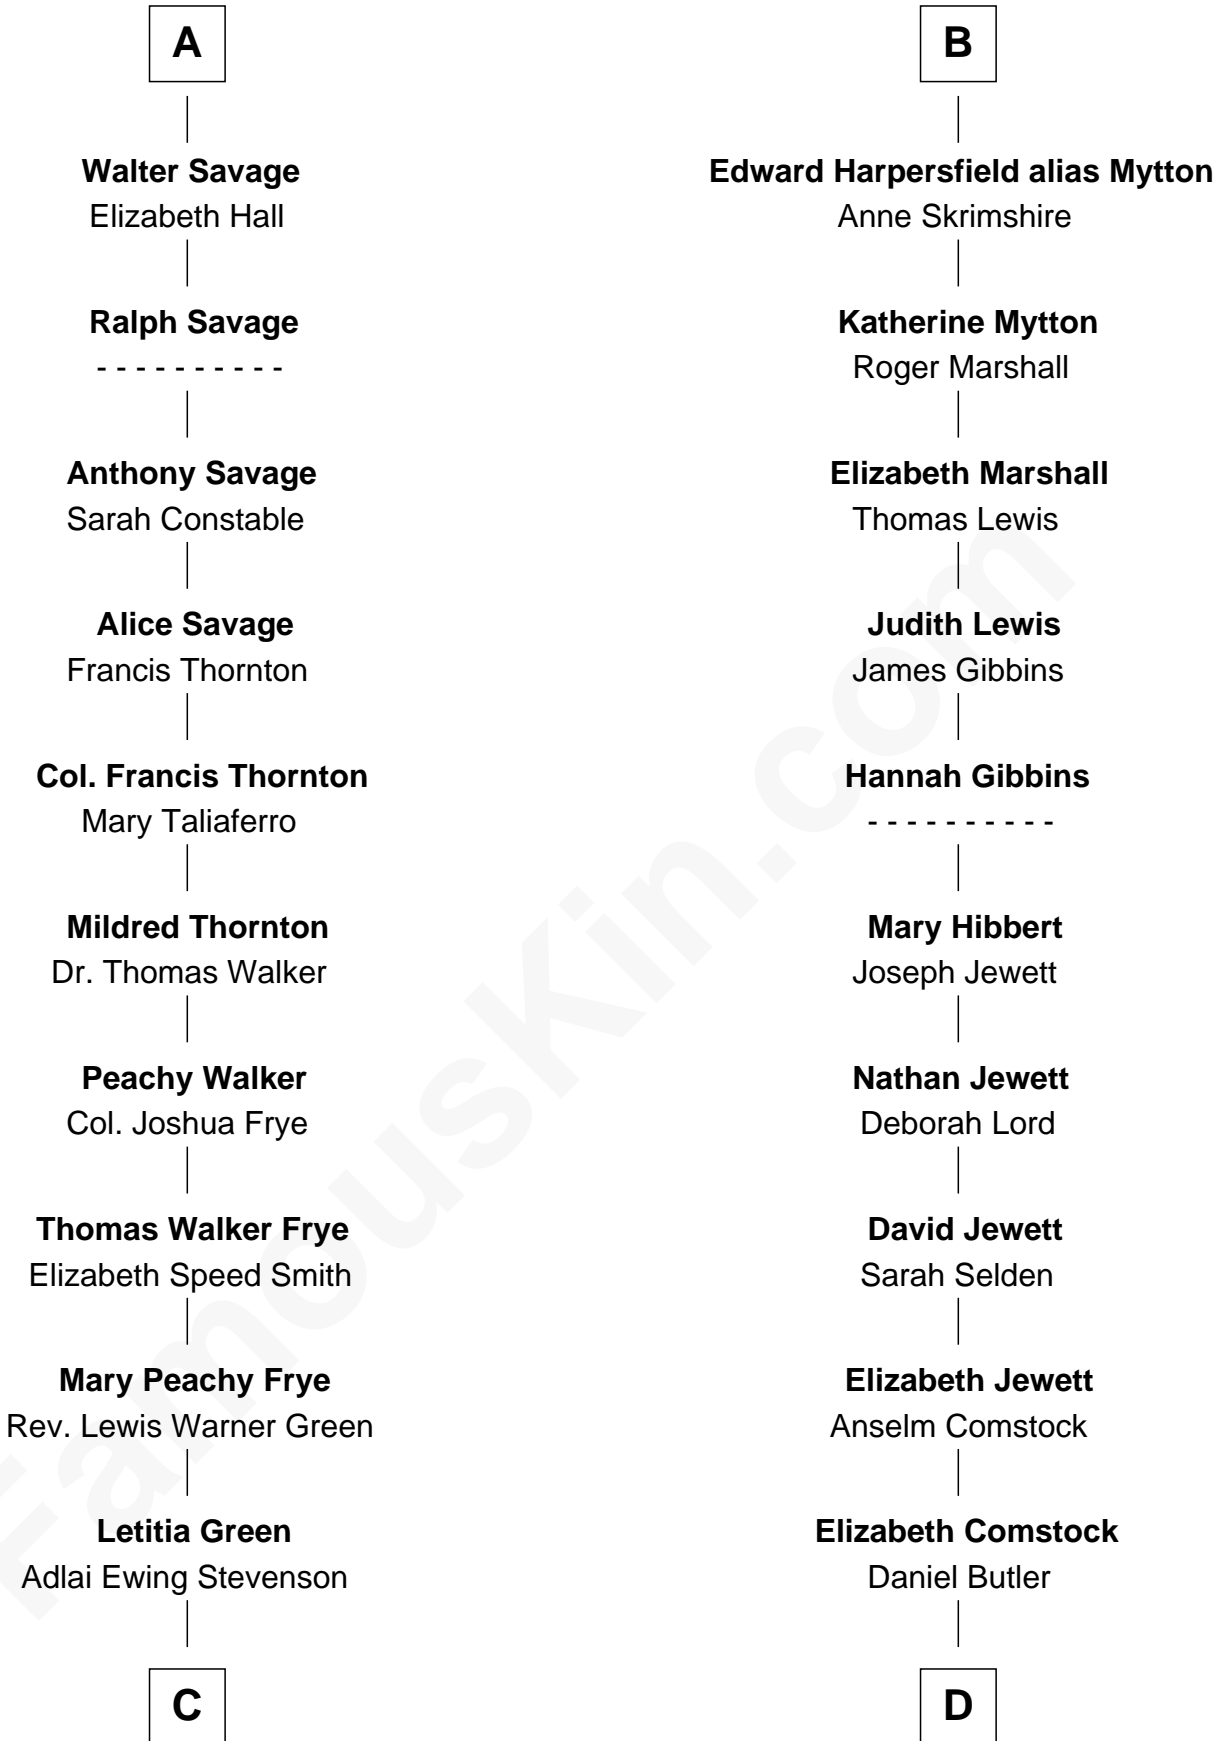

FamousKin.com
Relationship Chart of
Adlai Stevenson III
U.S. Senator from Illinois

19th cousin 2 times removed of
Gerald Ford
38th U.S. President

C

Lewis Green Stevenson

Helen Louise Davis

Adlai Ewing Stevenson

Ellen Borden

Adlai Stevenson III

U.S. Senator from Illinois

D

George Selden Butler

Elizabeth Ely Gridley

Amy Gridley Butler

George Manney Ayer

Adele Augusta Ayer

Levi Addison Gardner

Dorothy Ayer Gardner

Leslie Lynch King

Gerald Ford

38th U.S. President

FamousKin.com