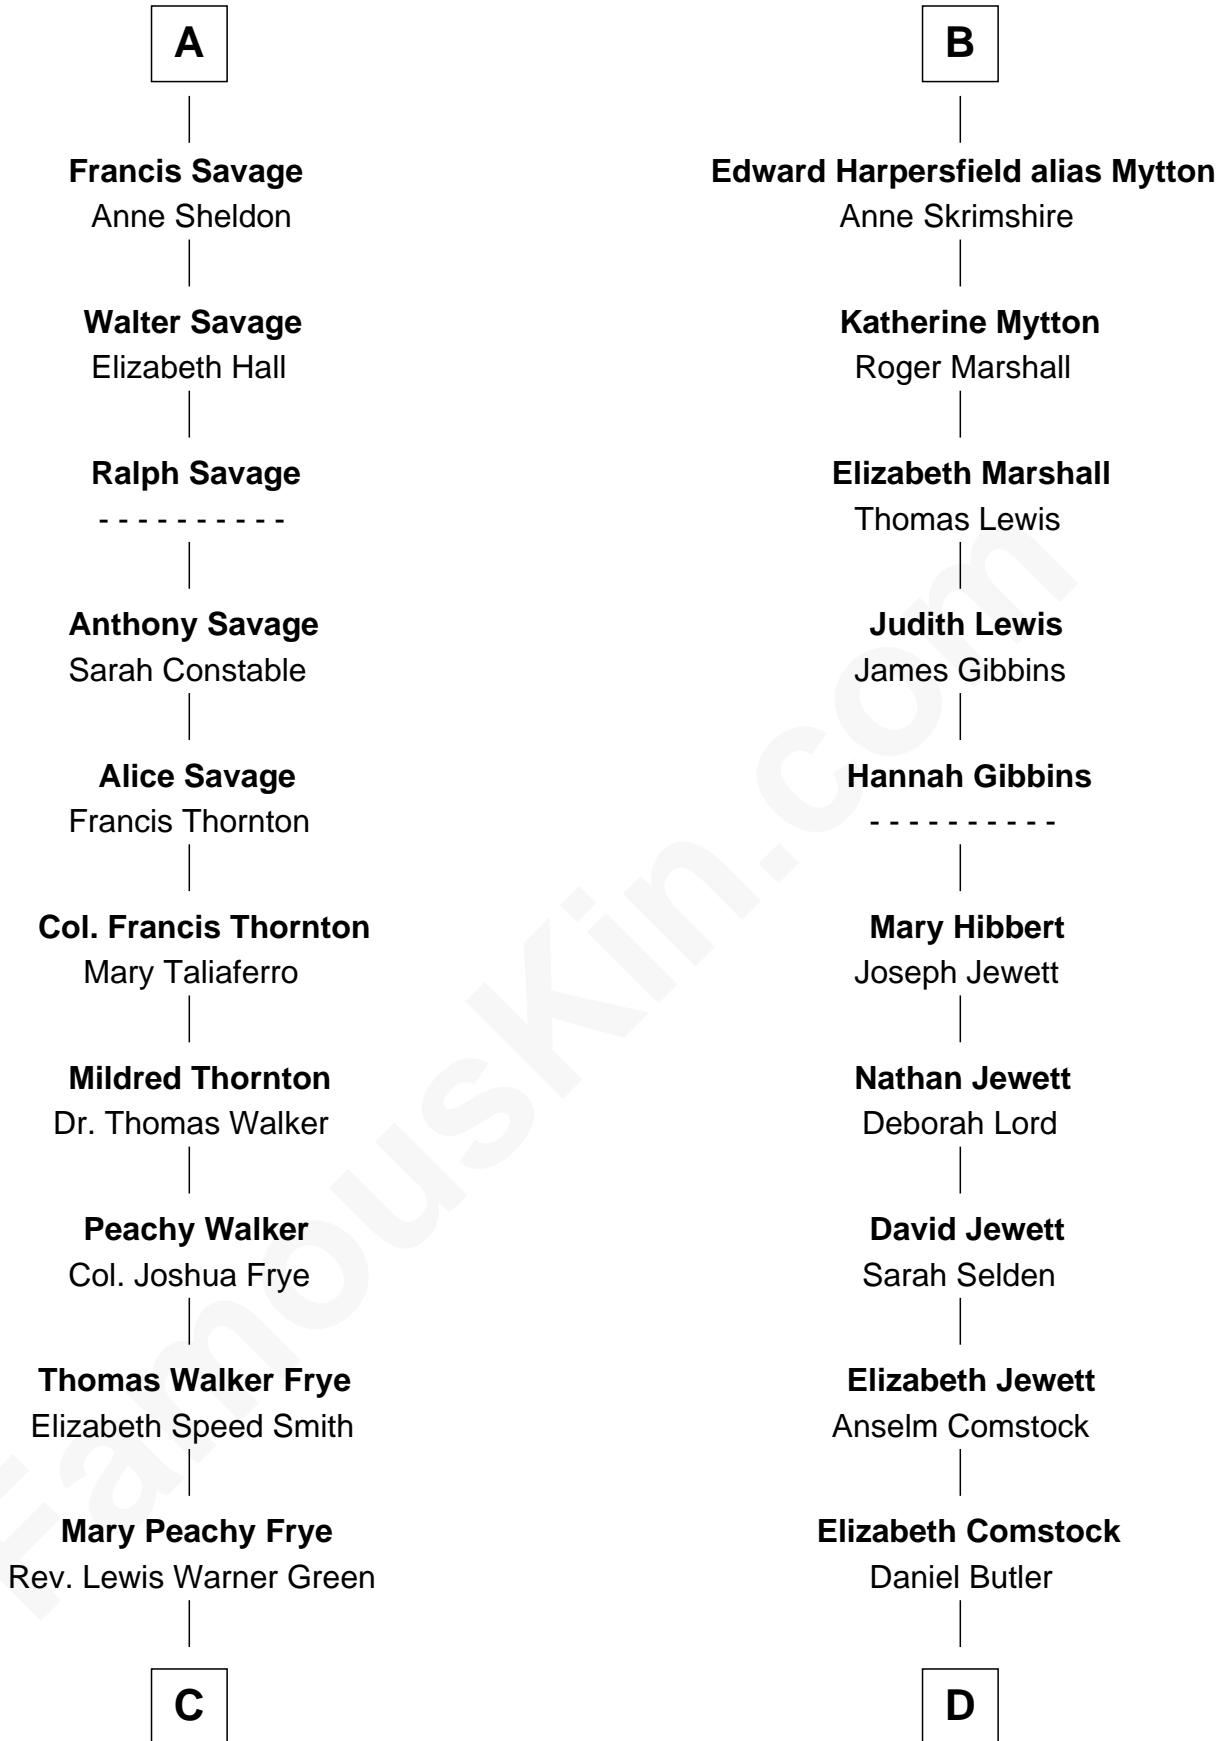

**FamousKin.com**  
**Relationship Chart of**  
**Adlai Stevenson III**  
*U.S. Senator from Illinois*

**20th cousin 1 time removed of**  
**Gerald Ford**  
*38th U.S. President*

**Edmund Fitzalan**  
 Alice de Warenne

**Elizabeth Willoughby**  
 Sir Henry de Beaumont

**Joan Goushill**  
 Sir Thomas Stanley

**Sir Henry Beaumont**  
 Joan Heronville

**Katherine Stanley**  
 Sir John Savage

**Sir Henry Beaumont**  
 Eleanor Sutton

**Sir Christopher Savage**  
 Anne Stanley

**Constance Beaumont**  
 John Mytton

**Sir Christopher Savage**  
 Anne Lygon

**Joyce Mytton**  
 John Harpersfield

**A**

**B**

**C**

**Letitia Green**  
Adlai Ewing Stevenson

**Lewis Green Stevenson**  
Helen Louise Davis

**Adlai Ewing Stevenson**  
Ellen Borden

**Adlai Stevenson III**  
*U.S. Senator from Illinois*

**D**

**George Selden Butler**  
Elizabeth Ely Gridley

**Amy Gridley Butler**  
George Manney Ayer