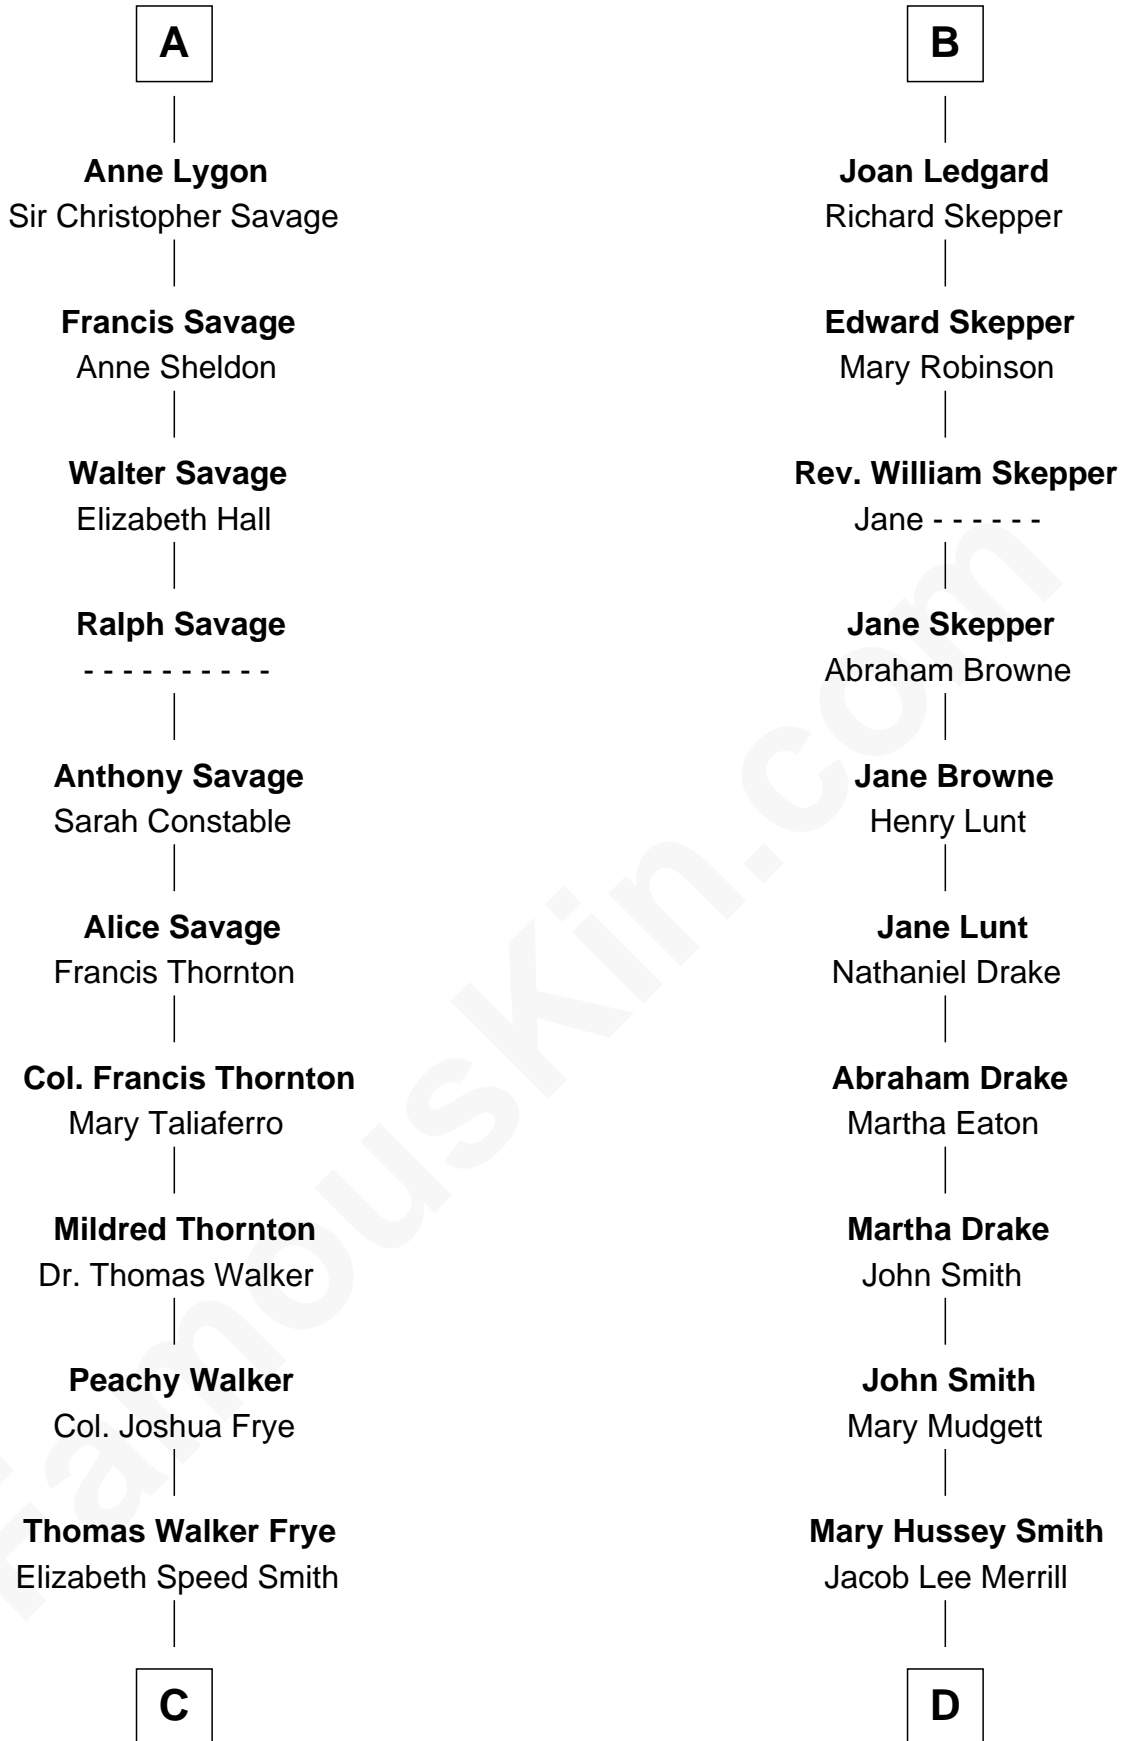

FamousKin.com Relationship Chart of

Adlai Stevenson III

U.S. Senator from Illinois

21st cousin of

Meghan Markle

Duchess of Sussex, TV Actress

Margaret de Audley

Ralph de Stafford

C

Mary Peachy Frye
Rev. Lewis Warner Green

Letitia Green
Adlai Ewing Stevenson

Lewis Green Stevenson
Helen Louise Davis

Adlai Ewing Stevenson
Ellen Borden

Adlai Stevenson III
U.S. Senator from Illinois

D

George David Merrill
Mary Bird