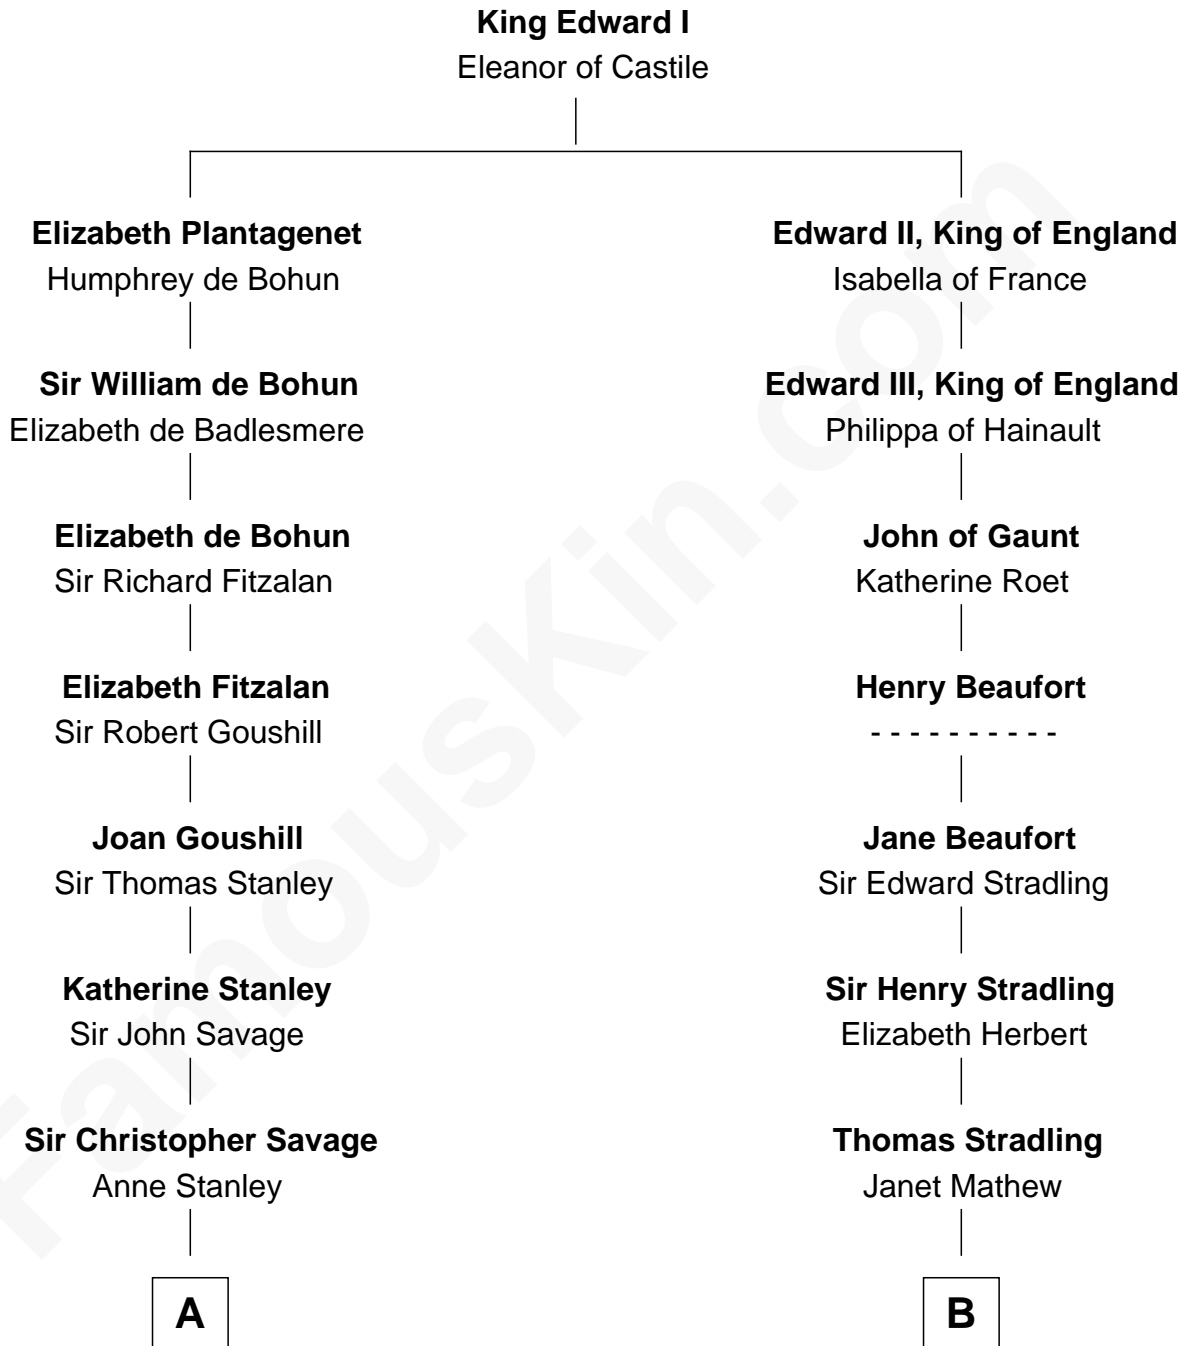

FamousKin.com Relationship Chart of

Adlai Stevenson III

U.S. Senator from Illinois

21st cousin of

Harper Lee

Author of To Kill a Mockingbird

C

Mary Peachy Frye
Rev. Lewis Warner Green

Letitia Green
Adlai Ewing Stevenson

Lewis Green Stevenson
Helen Louise Davis

Adlai Ewing Stevenson
Ellen Borden

Adlai Stevenson III
U.S. Senator from Illinois

D

Elizabeth Jane Lane
Theophilus Hunter Williams