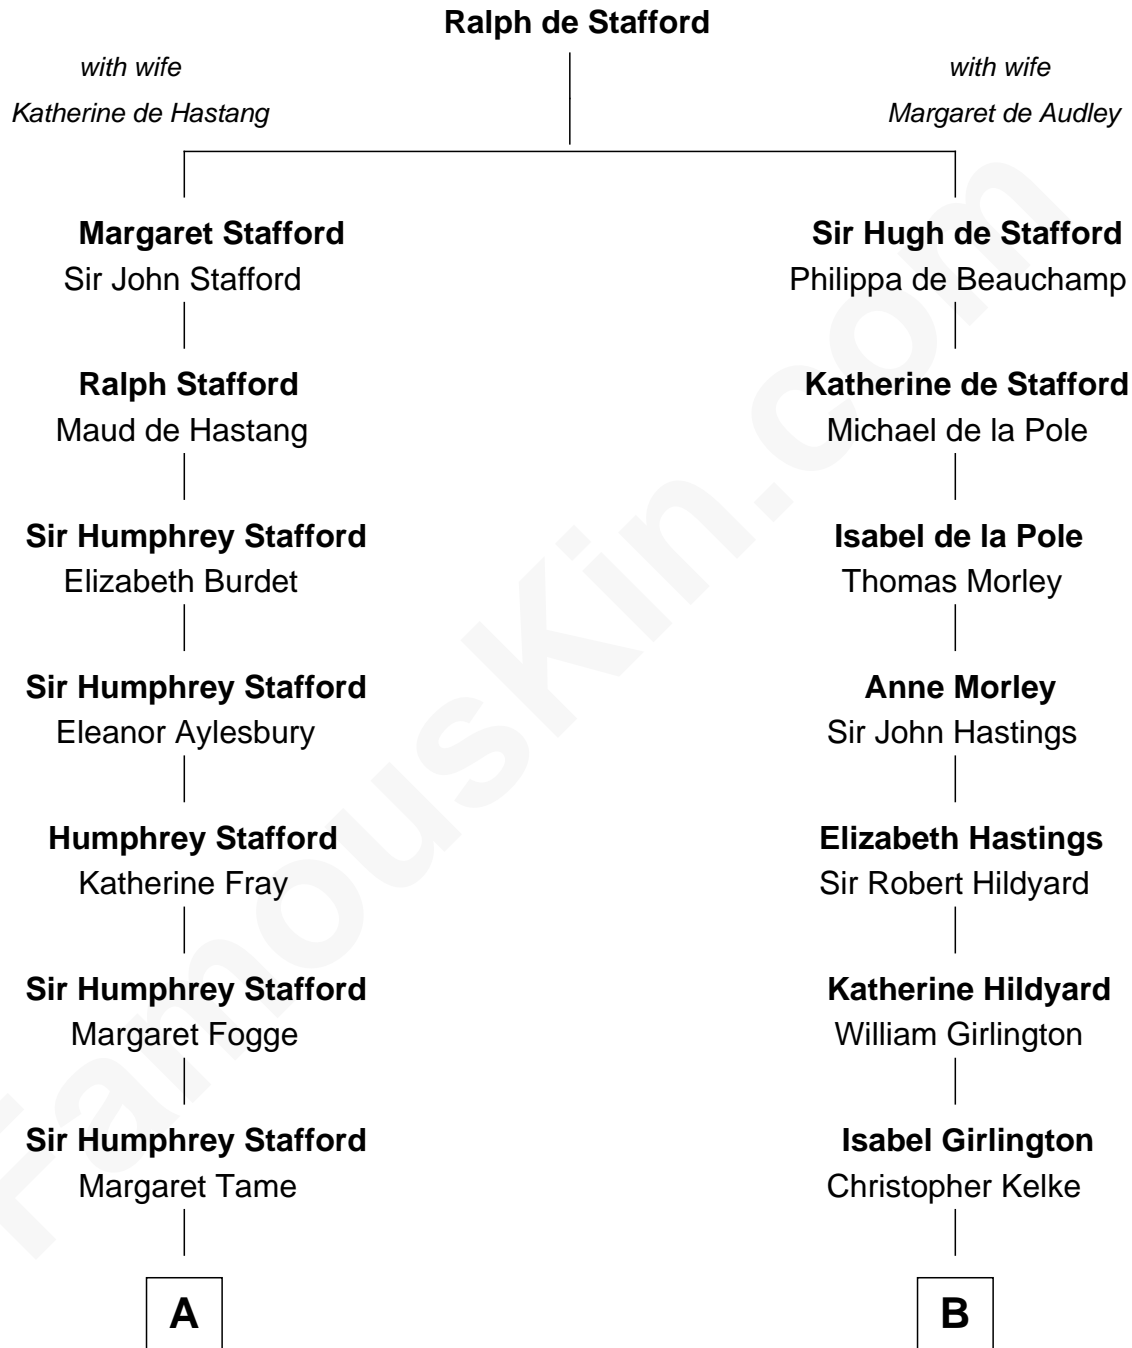

FamousKin.com Relationship Chart of

Adlai Stevenson III

U.S. Senator from Illinois

19th cousin 1 time removed of

Harper Lee

Author of To Kill a Mockingbird

C

William Borden
Mary DeGama Whiting

John Borden
Ellen Wallace Waller

Ellen Borden
Adlai Ewing Stevenson

Adlai Stevenson III
U.S. Senator from Illinois

D

James Cunningham Finch
Ellen Rivers Williams

Frances Cunningham Finch
Amasa Coleman Lee

Harper Lee
Author of To Kill a Mockingbird