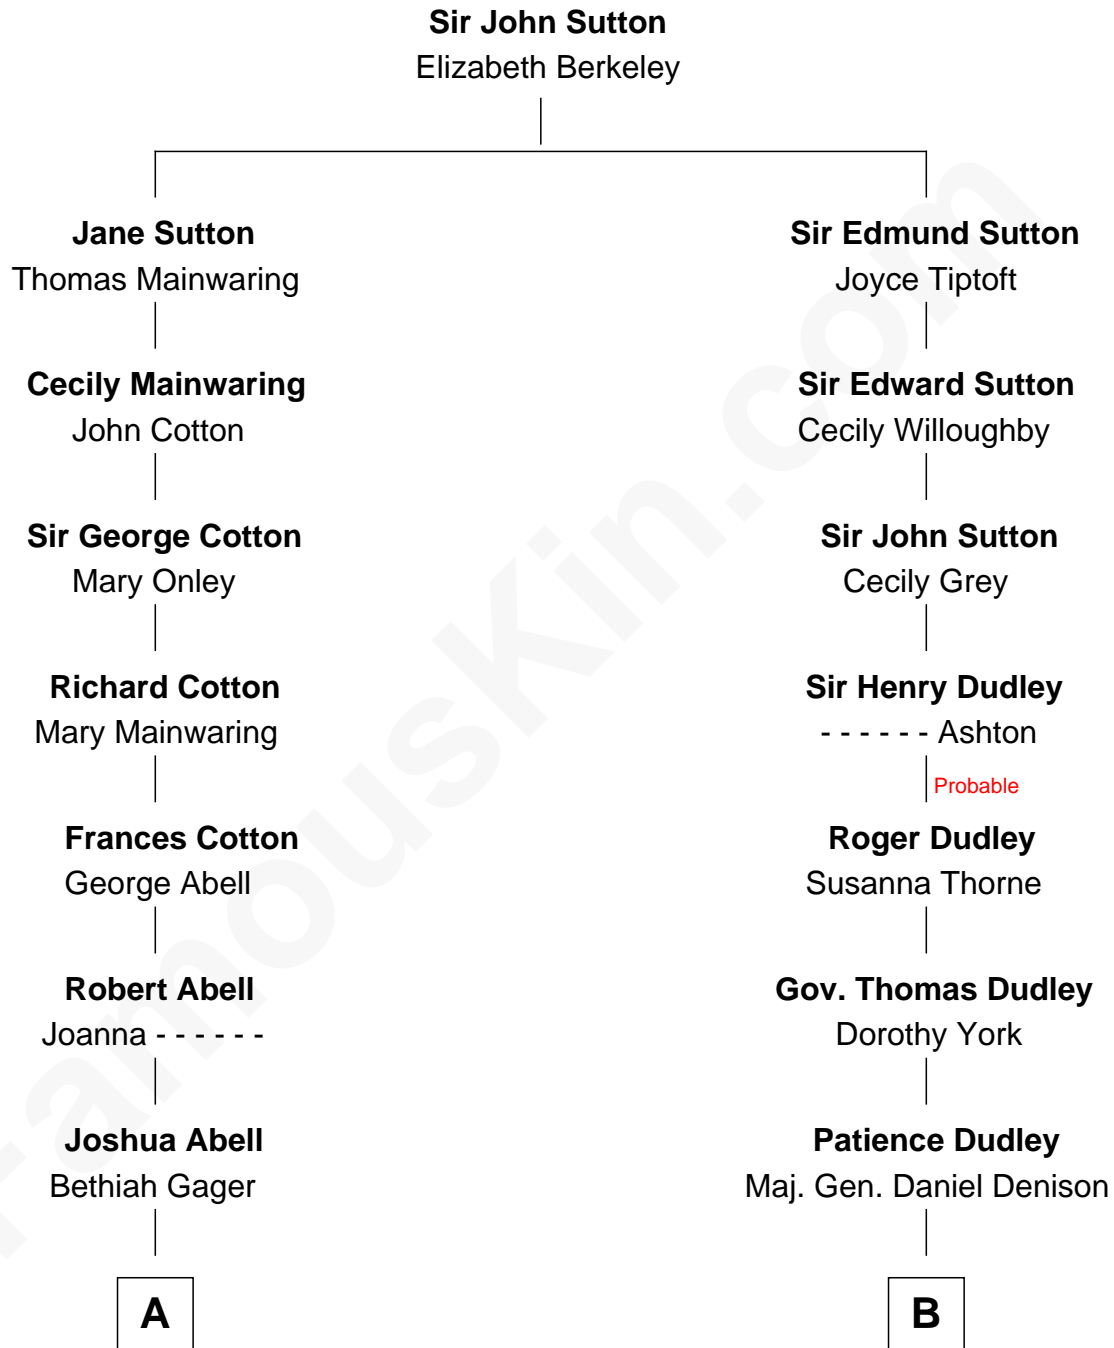

**FamousKin.com**  
**Relationship Chart of**  
**Adlai Stevenson III**  
*U.S. Senator from Illinois*

**16th cousin 2 times removed of**

**John Cena**  
*Movie Actor and WWE Pro Wrestler*

C

Carol Frances Lupien